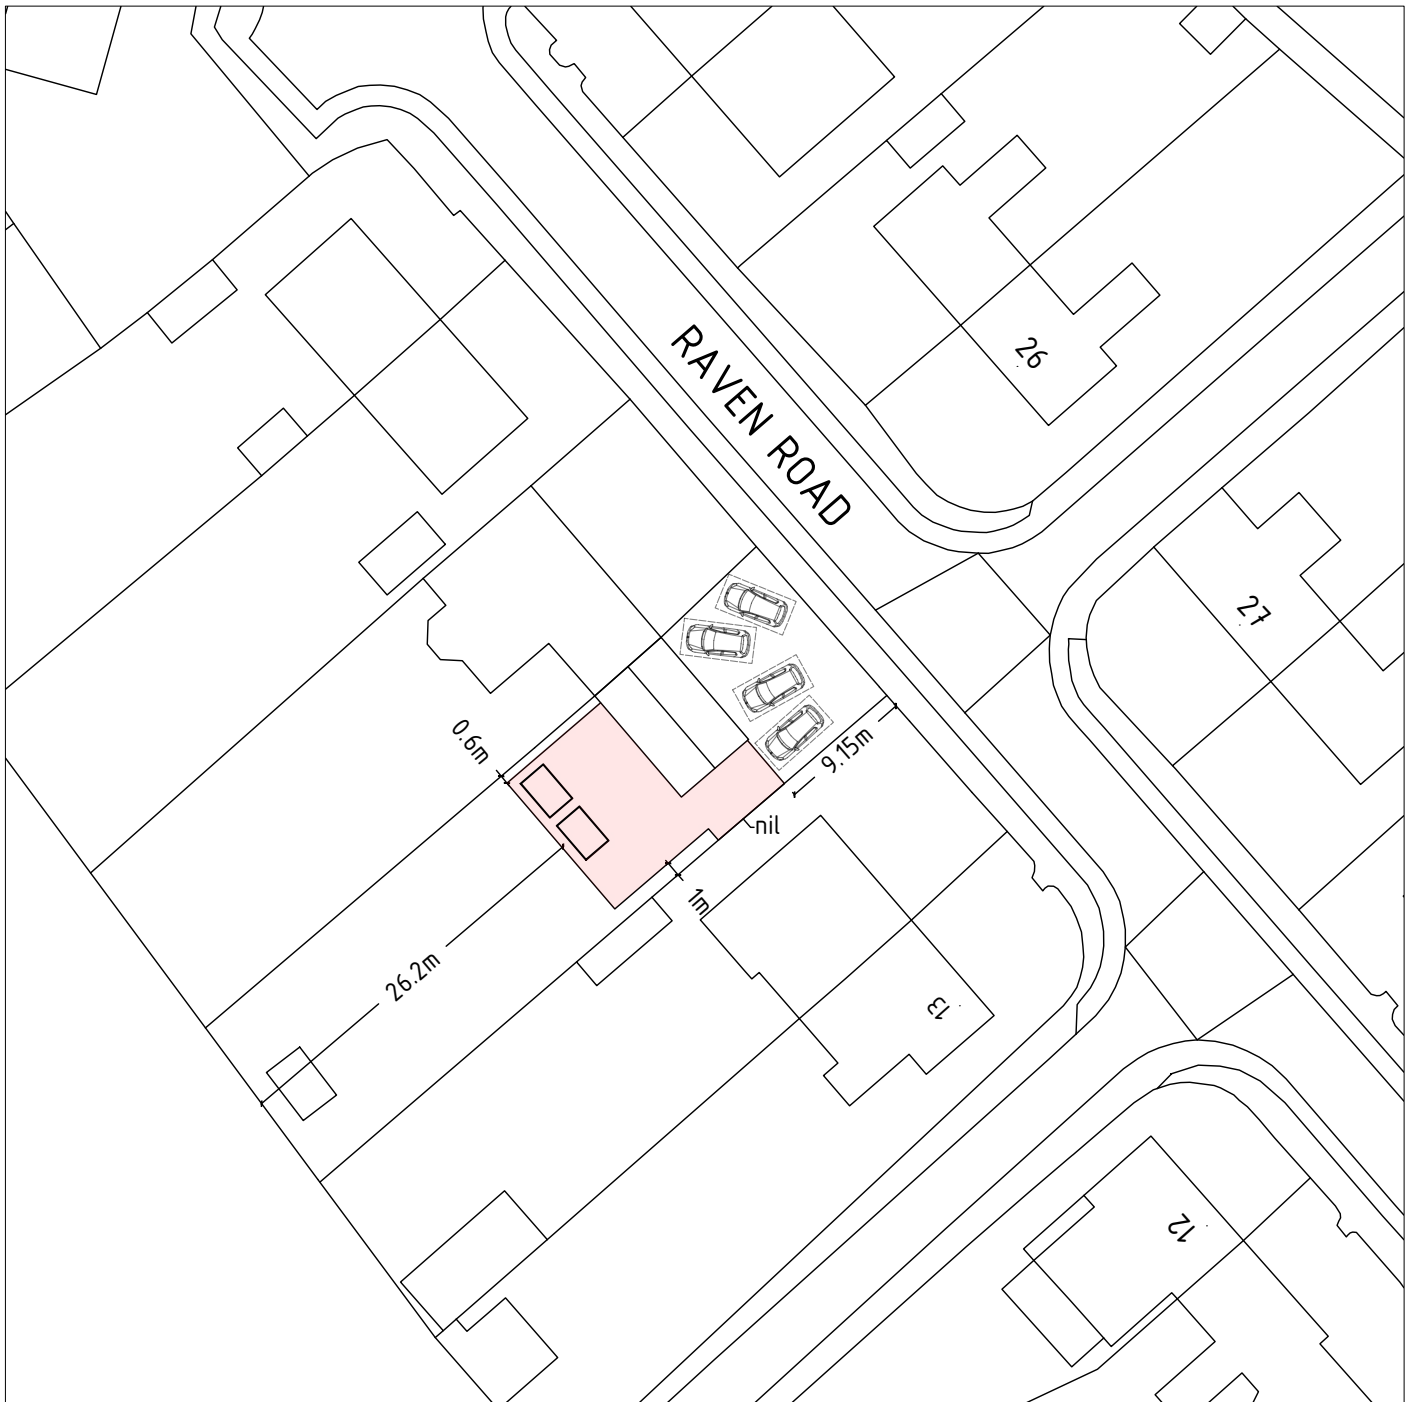

VESTA ARCHITECTS

The Oast House, Stapeley Manor Farm, Odiham, Hampshire, RG29 1JE
+44 (0)1256 862850 | info@vesta-architects.co.uk

www.vesta-architects.co.uk

BLOCK PLAN

Scale Bar 1:500

Project

15 RAVEN ROAD, HOOK
HAMPSHIRE, RG27 9HH

Date

NOV 23

Scale

1:500 @ A4

Drawn

LF

OS Serial No.

AC0000806982