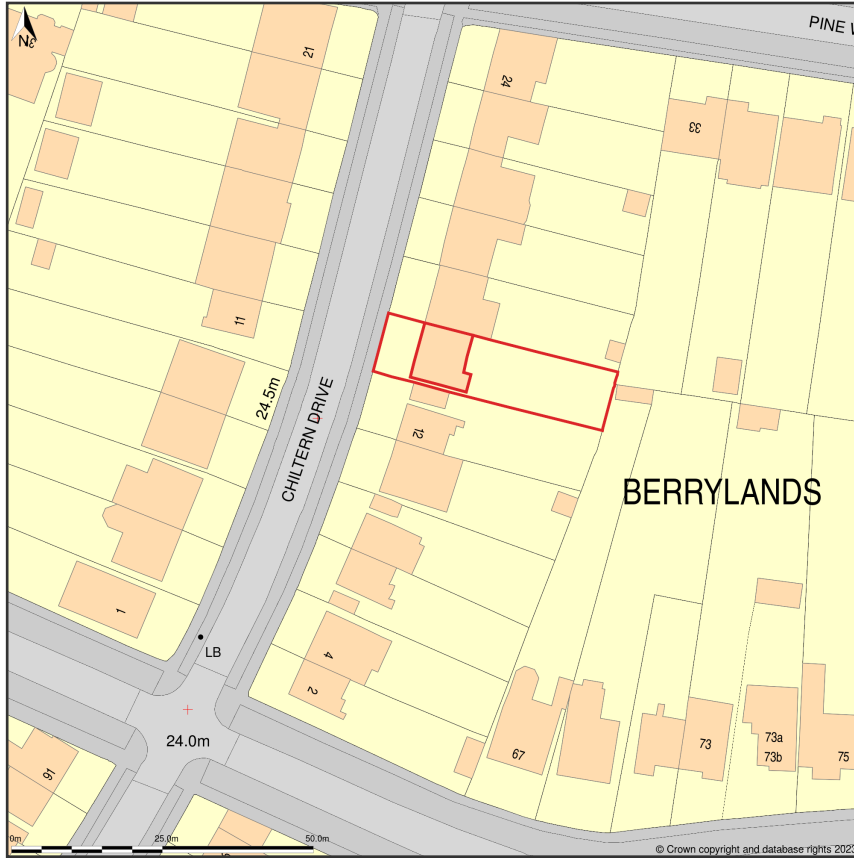

12, Chiltern Drive, Surbiton, Kingston Upon Thames, KT5 8LN

Location Plan shows area bounded by: 519436.38, 167259.41 519577.8, 167400.83 (at a scale of 1:1250), OSGridRef: TQ19506733. The representation of a road, track or path is no evidence of a right of way. The representation of features as lines is no evidence of a property boundary.

Produced on 7th Aug 2023 from the Ordnance Survey National Geographic Database and incorporating surveyed revision available at this date. Reproduction in whole or part is prohibited without the prior permission of Ordnance Survey. © Crown copyright 2023. Supplied by www.buyaplan.co.uk a licensed Ordnance Survey partner (100053143). Unique plan reference: #00839352-7EA259.