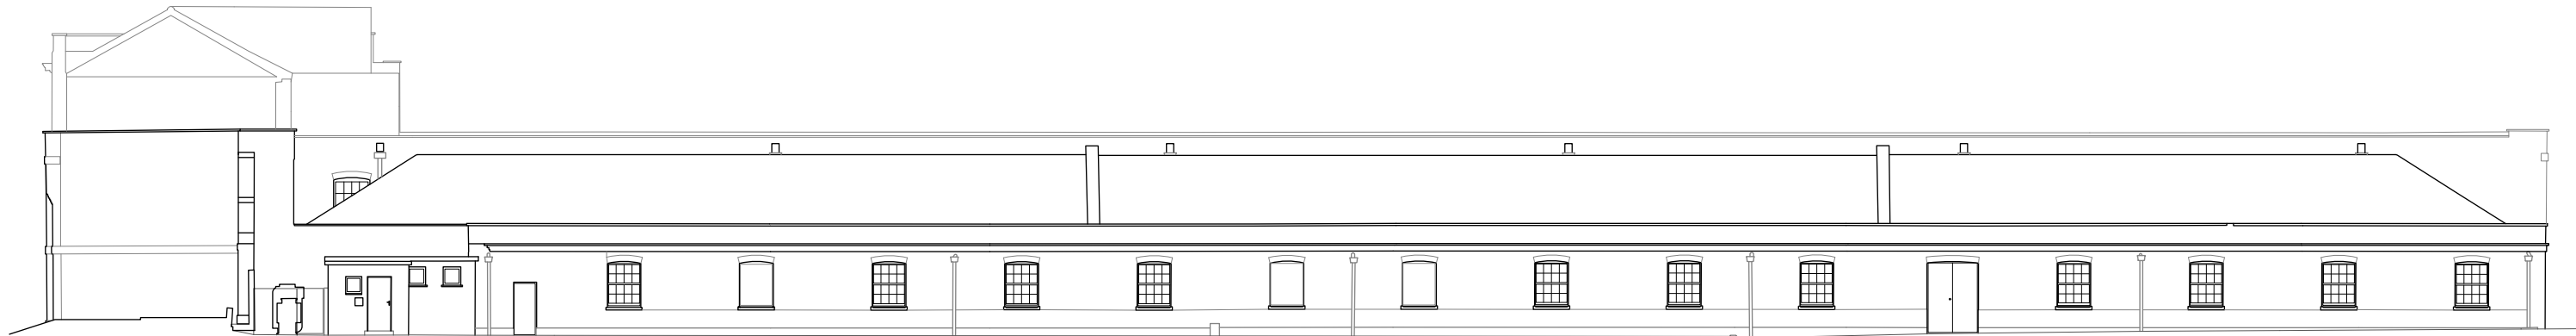

North Elevation

South Elevation

West Elevation

East Elevation

**A3 APPROVED AND ACCEPTED AS
STAGE 3 (SPATIAL COORDINATION)
COMPLETE**

Revisions: P1 Issued for LBC Dec 23

PROJECT: **Victoria Quay, RCY - Rum Store**

DRAWING NO: **A1049 -PRA-ZZ- 00 -DR- A - 01300**

REV: **P1**

SHEET: **Elevations as Existing**

SCALE: **1:250** 0 1 2 3 4 5 M

DATE: **Dec 2023**

This drawing is ©copyright Pritchard Architecture 2023. No dimensions to be scaled from this drawing except for planning purposes