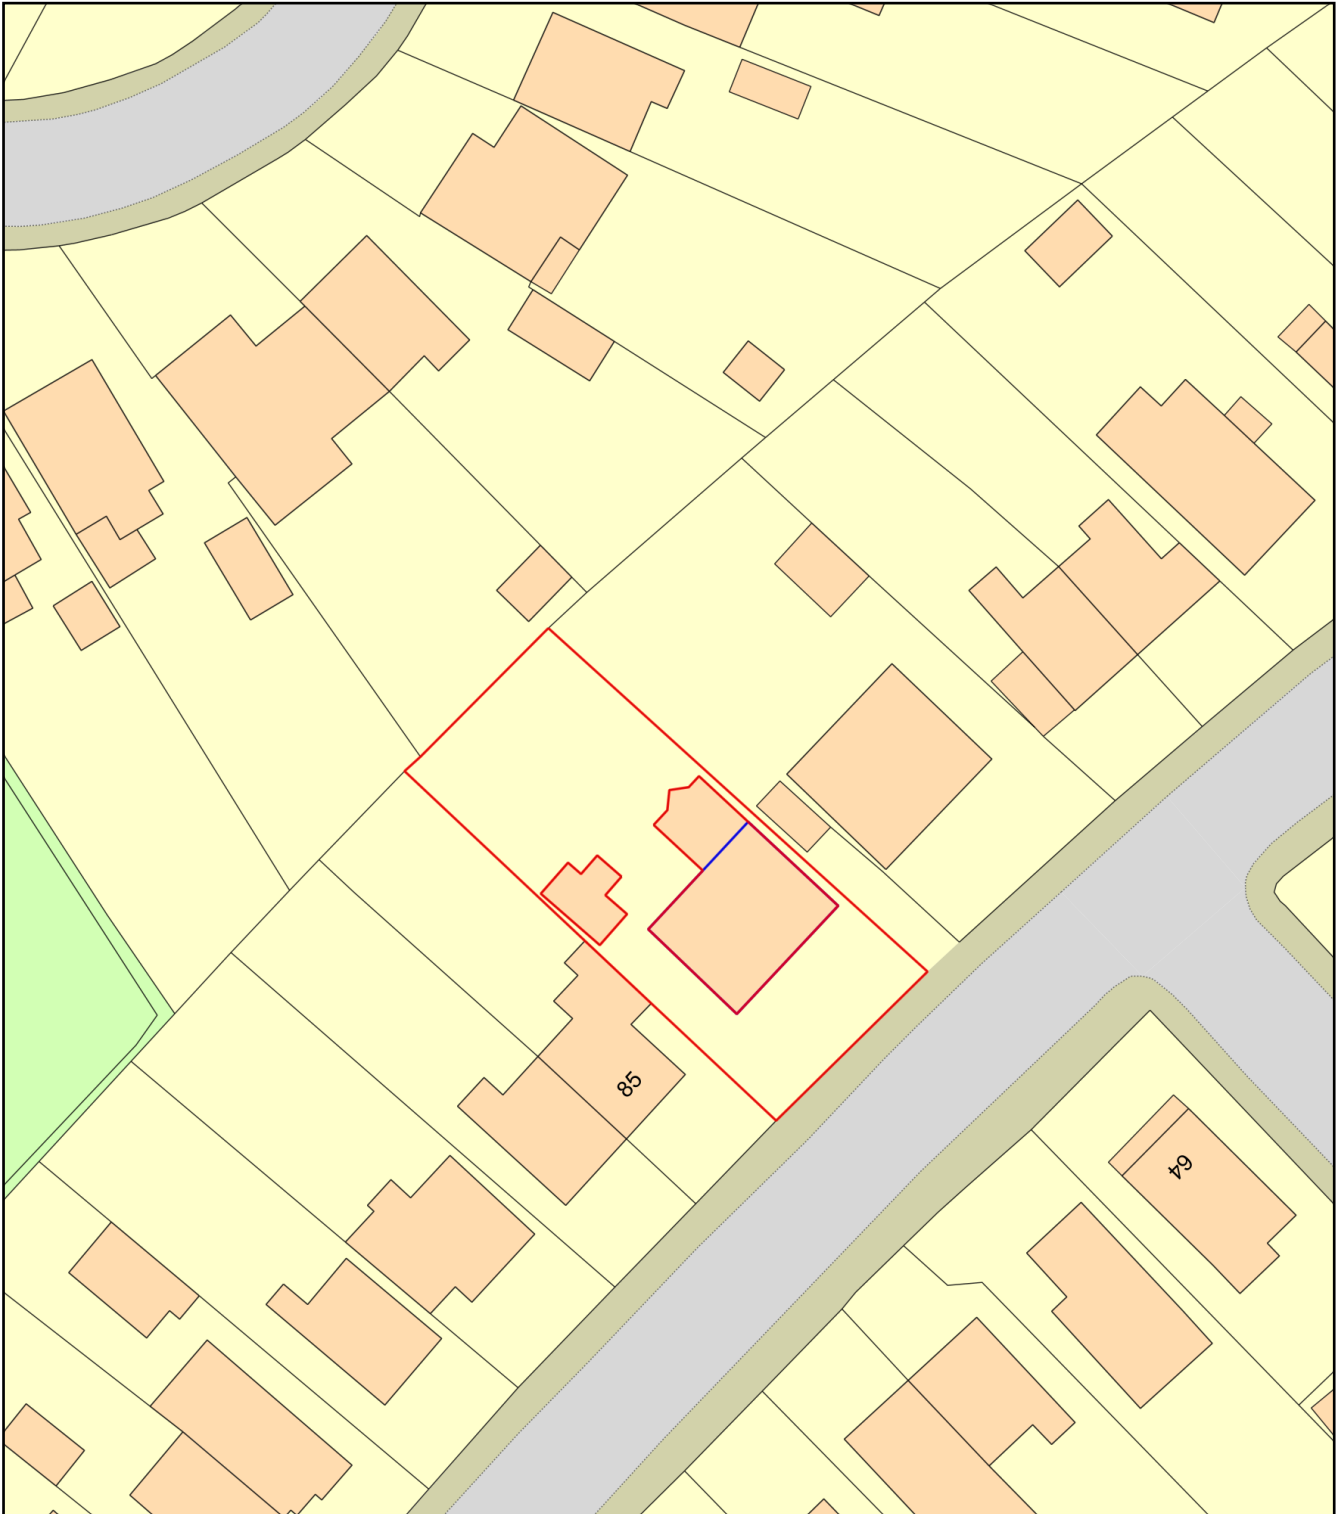

# Block Plan - roof alterations

Plan Produced for: Rachel Noke

Date Produced: 04 Dec 2023

Plan Reference Number: TQRQM23338183246097

Scale: 1:500 @ A4