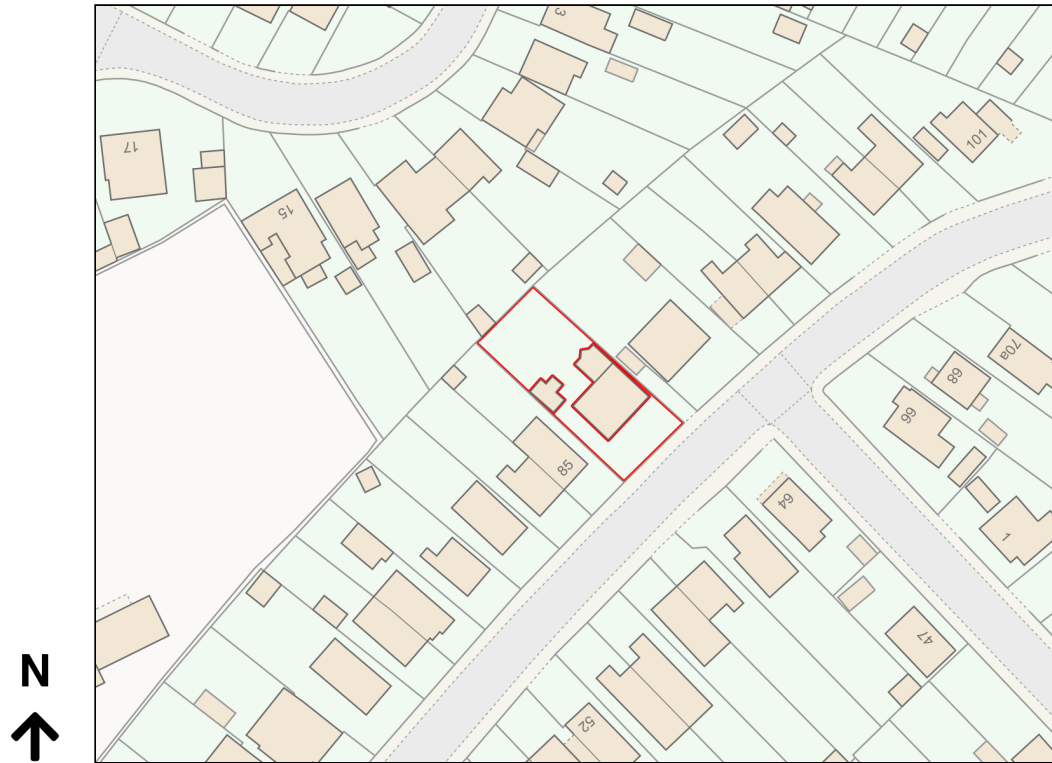

# Location Plan

Site Address: 87, St Marys Road, Poole, BH15 2LJ

Date Produced: 04-Dec-2023

Scale: 1:1250 @A4

Planning Portal Reference: PP-12653373v1