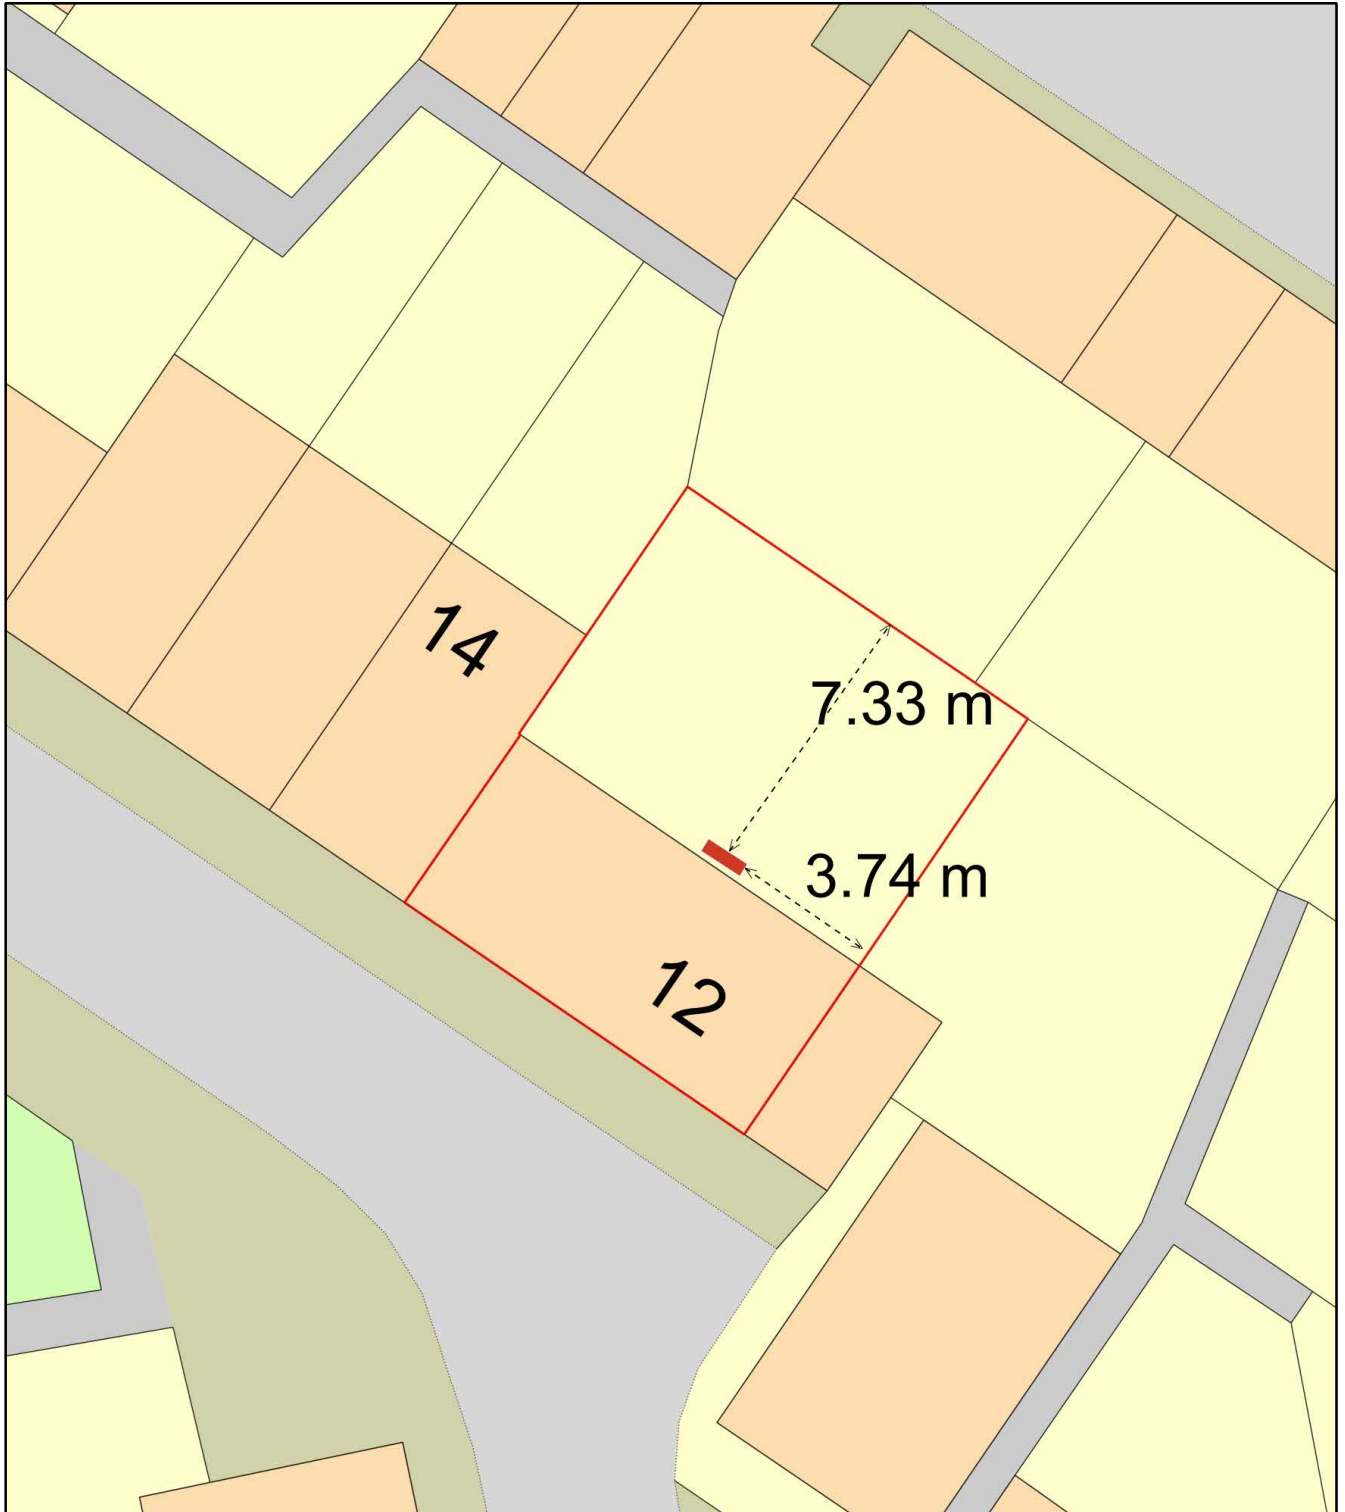

# 12 Phelps Mill Close Octopus Heat Pump - Block Plan

Plan Produced for:

Date Produced: 22 Nov 2023

Plan Reference Number: TQRQM23326112618857

Scale: 1:200 @ A4