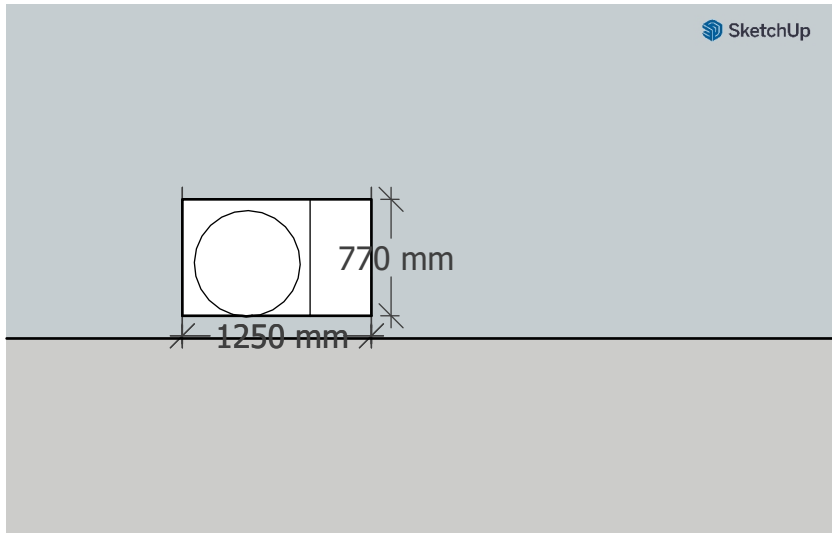

Octopus Energy Daikin EDLA-E Heat Pump Scale Drawings / Elevations
For 12 Phelps Mill Close Dursley GL11 4GA

Front Elevation

Rear Elevation

Left Side Elevation

Right Side Elevation

Scale 1:50