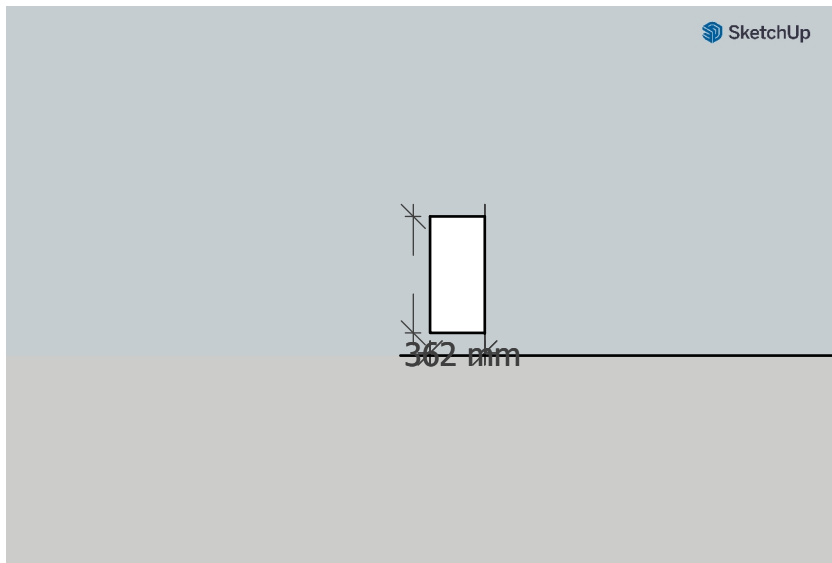

Octopus Energy Daikin EDLA-E Heat Pump Scale Drawings / Elevations
For 12 Phelps Mill Close Dursley GL11 4GA

Front Elevation

Rear Elevation

Left Side Elevation

Right Side Elevation

Scale 1:50