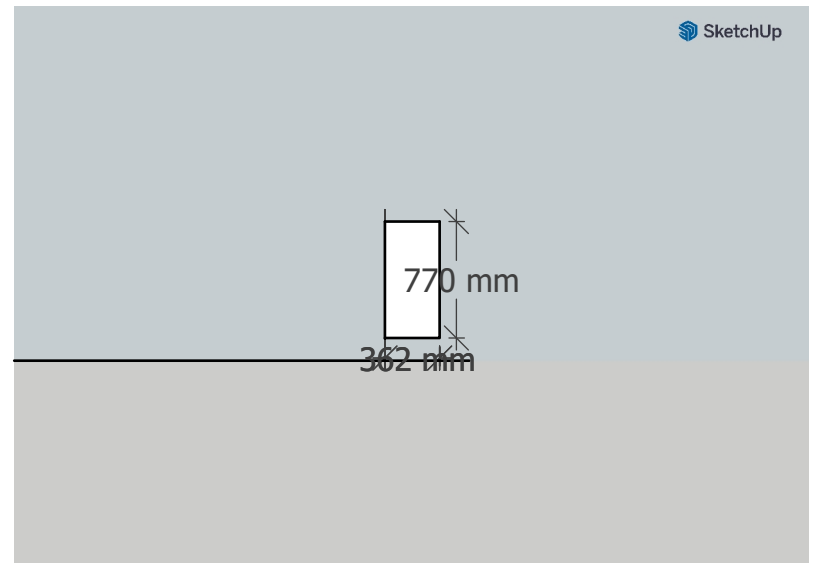

Octopus Energy Daikin EDLA-E Heat Pump Scale Drawings / Elevations
For 12 Phelps Mill Close Dursley GL11 4GA

Front Elevation

Rear Elevation

Left Side Elevation

Right Side Elevation

Scale 1:50