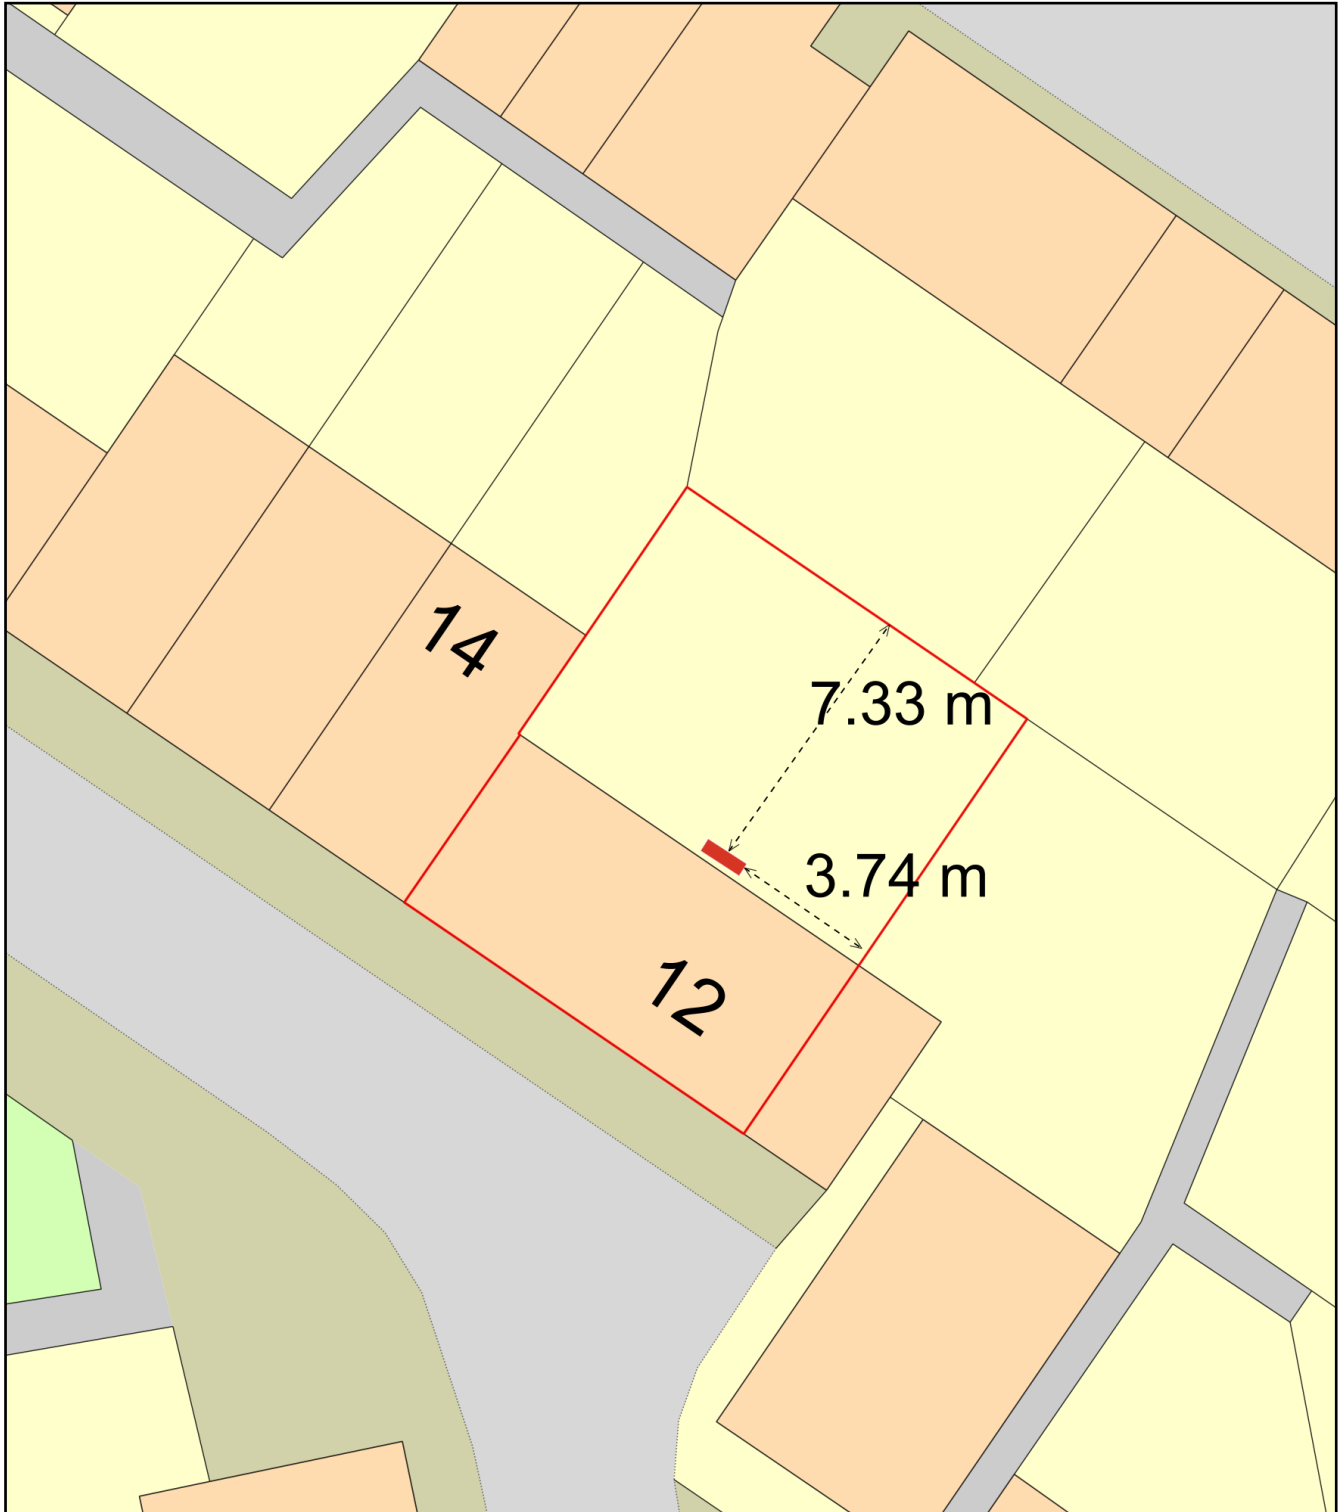

12 Phelps Mill Close Octopus Heat Pump - Block Plan

Plan Produced for: James Broady

Date Produced: 22 Nov 2023

Plan Reference Number: TQRQM23326112618857

Scale: 1:200 @ A4