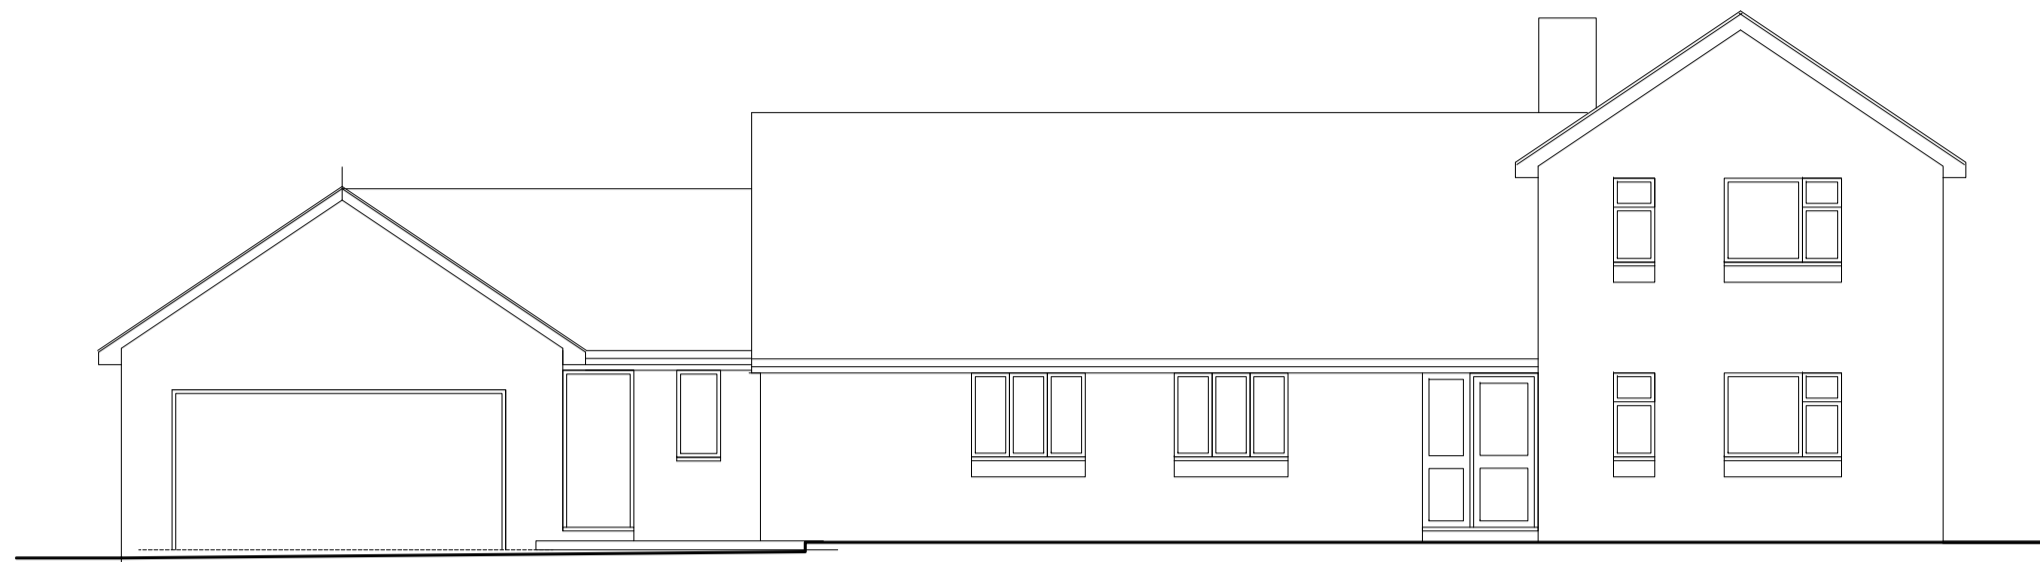

Existing East Elevation

Existing North Elevation

Existing West Elevation

Existing South Elevation

Existing North Elevation - Garage / Stables

Existing East Elevation - Garage

Existing South Elevation - Garage / Stables

Existing West Elevation - Garage / Stables

		SCALE 1:100 @ A1	REVISION	HURST LODGE, KING LANE, OVER WALLOP, SO20 8JQ
		DATE 07/2023	-	SURVEY: ELEVATIONS
				7157 / S02