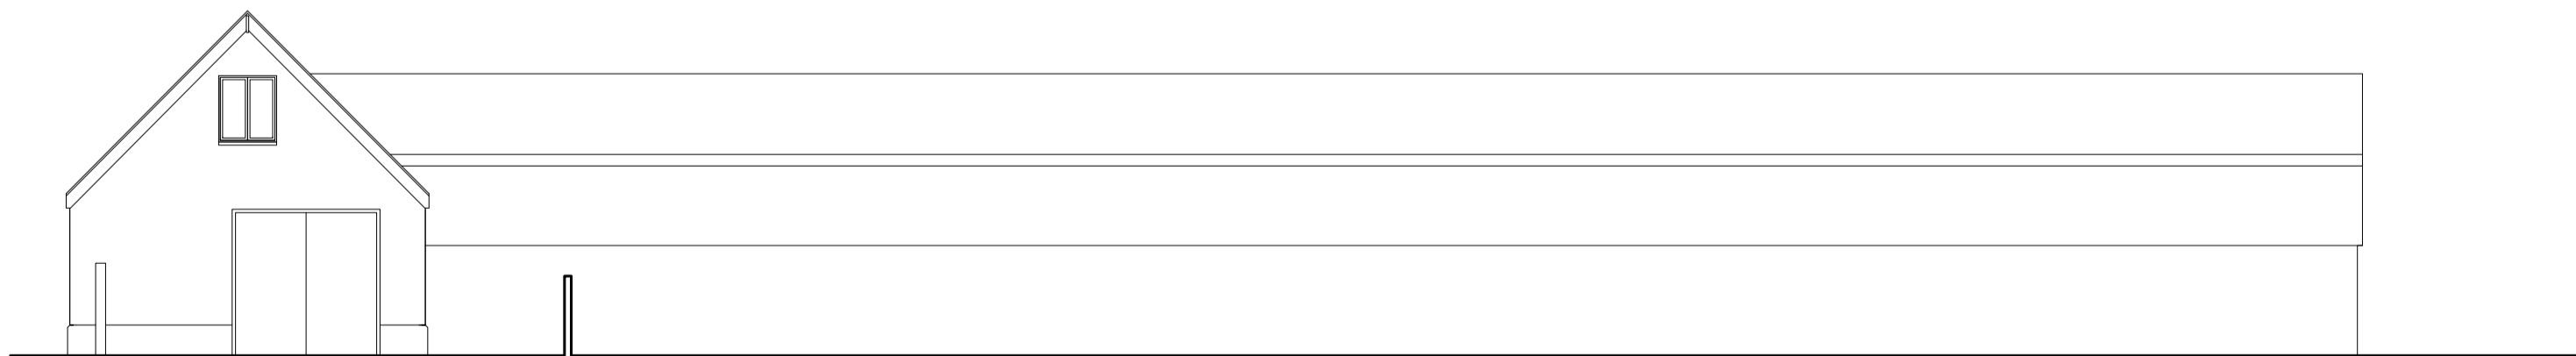

Existing East Elevation

Existing North Elevation

Existing West Elevation

Existing South Elevation

Existing North Elevation - Garage / Stables

Existing East Elevation - Garage

Existing South Elevation - Garage / Stables

Existing West Elevation - Garage / Stables

		SCALE 1:100 @ A1	REVISION	HURST LODGE, KING LANE, OVER WALLOP, SO20 8JQ
		DATE 07/2023	-	SURVEY: ELEVATIONS
				7157 / S02