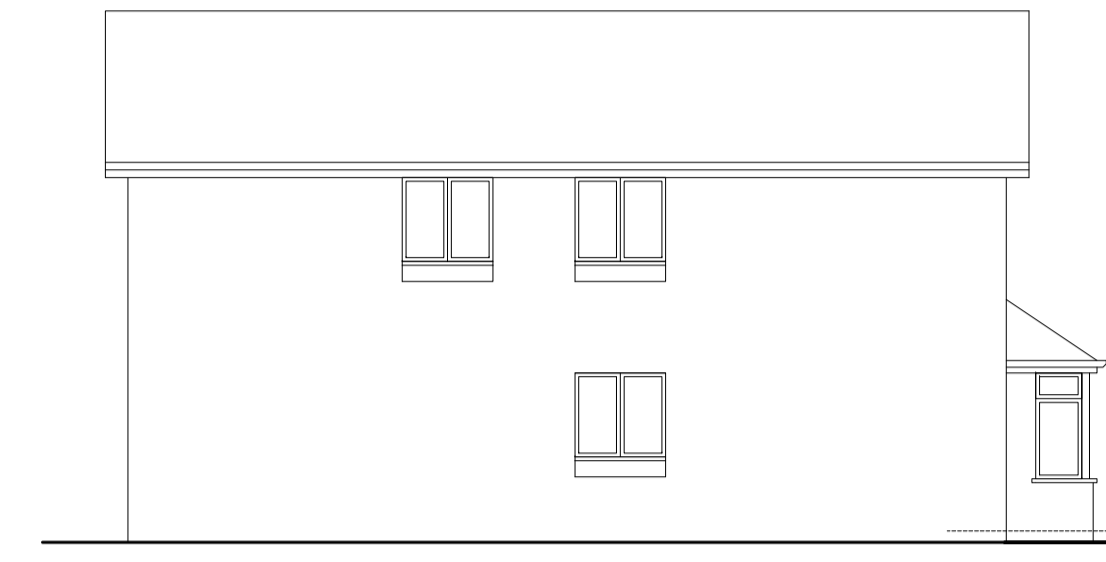

Existing East Elevation

Existing North Elevation

Existing West Elevation

Existing South Elevation

Existing North Elevation - Garage / Stables

Existing East Elevation - Garage

Existing South Elevation - Garage / Stables

Existing West Elevation - Garage / Stables

		SCALE 1:100 @ A1	REVISION	HURST LODGE, KING LANE, OVER WALLOP, SO20 8JQ
		DATE 07/2023	-	SURVEY: ELEVATIONS
				7157 / S02