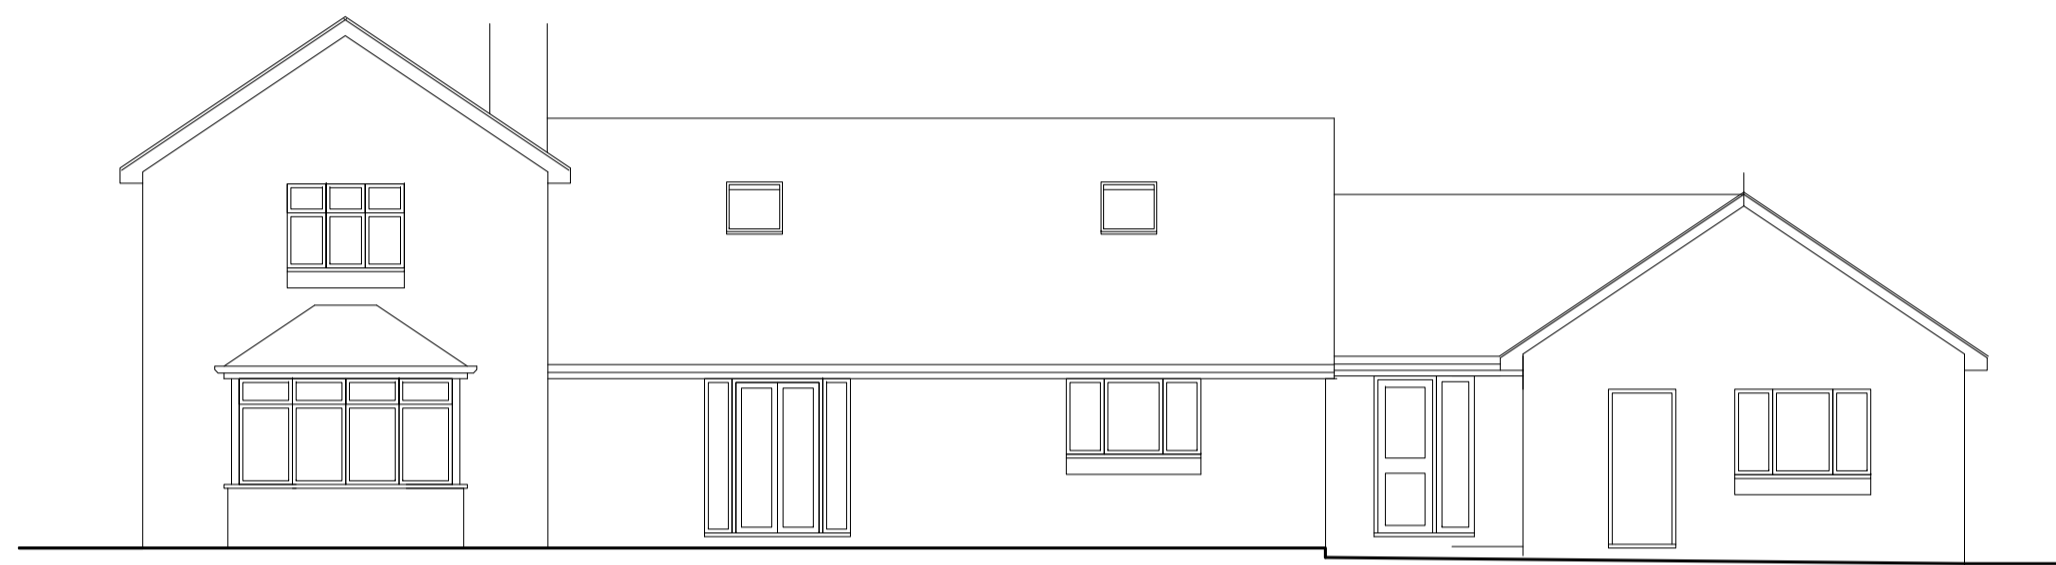

Existing East Elevation

Existing North Elevation

Existing West Elevation

Existing South Elevation

Existing North Elevation - Garage / Stables

Existing East Elevation - Garage

Existing South Elevation - Garage / Stables

Existing West Elevation - Garage / Stables

		SCALE 1:100 @ A1	REVISION	HURST LODGE, KING LANE, OVER WALLOP, SO20 8JQ
		DATE 07/2023	-	SURVEY: ELEVATIONS
				7157 / S02