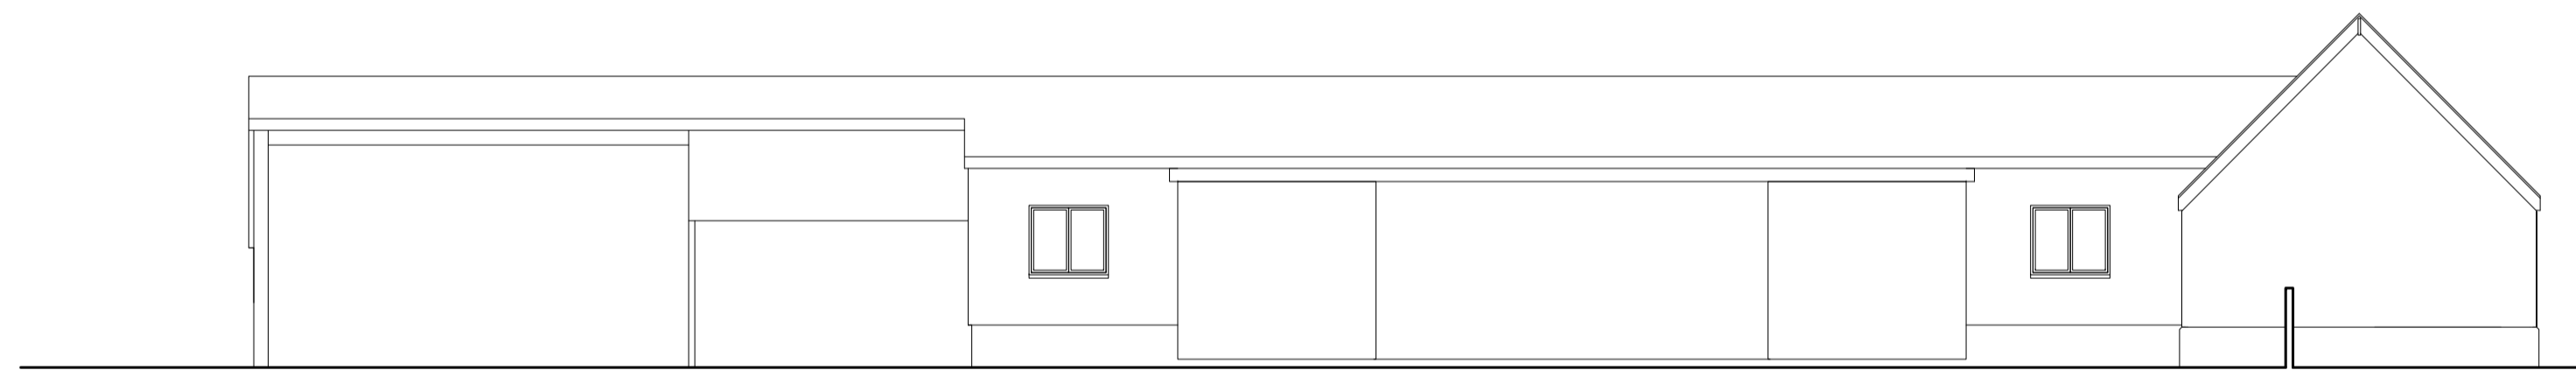

Existing East Elevation

Existing North Elevation

Existing West Elevation

Existing South Elevation

Existing North Elevation - Garage / Stables

Existing East Elevation - Garage

Existing South Elevation - Garage / Stables

Existing West Elevation - Garage / Stables

		SCALE 1:100 @ A1	REVISION	HURST LODGE, KING LANE, OVER WALLOP, SO20 8JQ
		DATE 07/2023	-	SURVEY: ELEVATIONS
				7157 / S02