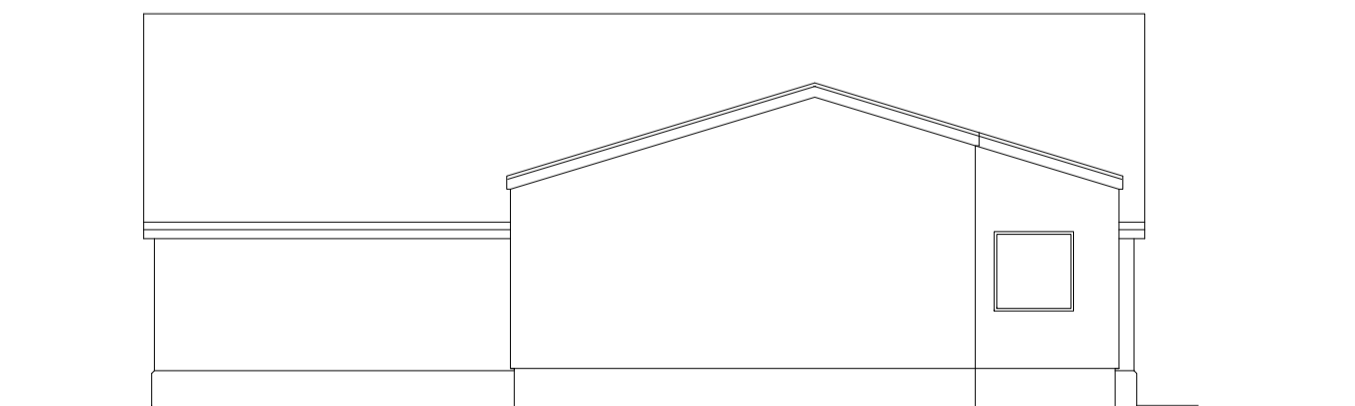

Existing East Elevation

Existing North Elevation

Existing West Elevation

Existing South Elevation

Existing North Elevation - Garage / Stables

Existing East Elevation - Garage

Existing South Elevation - Garage / Stables

Existing West Elevation - Garage / Stables

		SCALE 1:100 @ A1	REVISION	HURST LODGE, KING LANE, OVER WALLOP, SO20 8JQ
		DATE 07/2023	-	SURVEY: ELEVATIONS
				7157 / S02