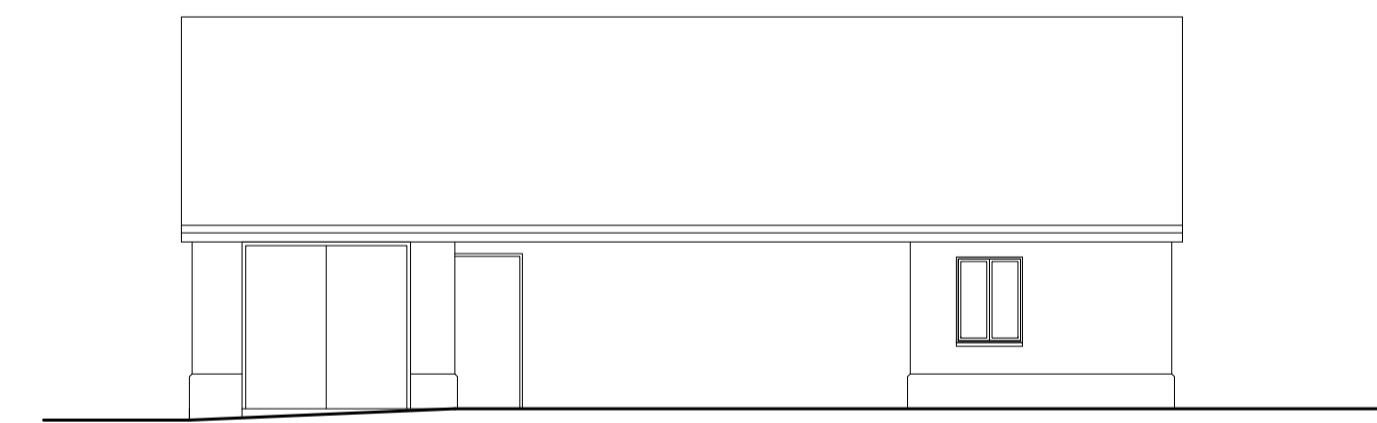

Existing East Elevation

Existing North Elevation

Existing West Elevation

Existing South Elevation

Existing North Elevation - Garage / Stables

Existing East Elevation - Garage

Existing South Elevation - Garage / Stables

Existing West Elevation - Garage / Stables

		SCALE 1:100 @ A1	REVISION	HURST LODGE, KING LANE, OVER WALLOP, SO20 8JQ
		DATE 07/2023	-	SURVEY: ELEVATIONS
				7157 / S02