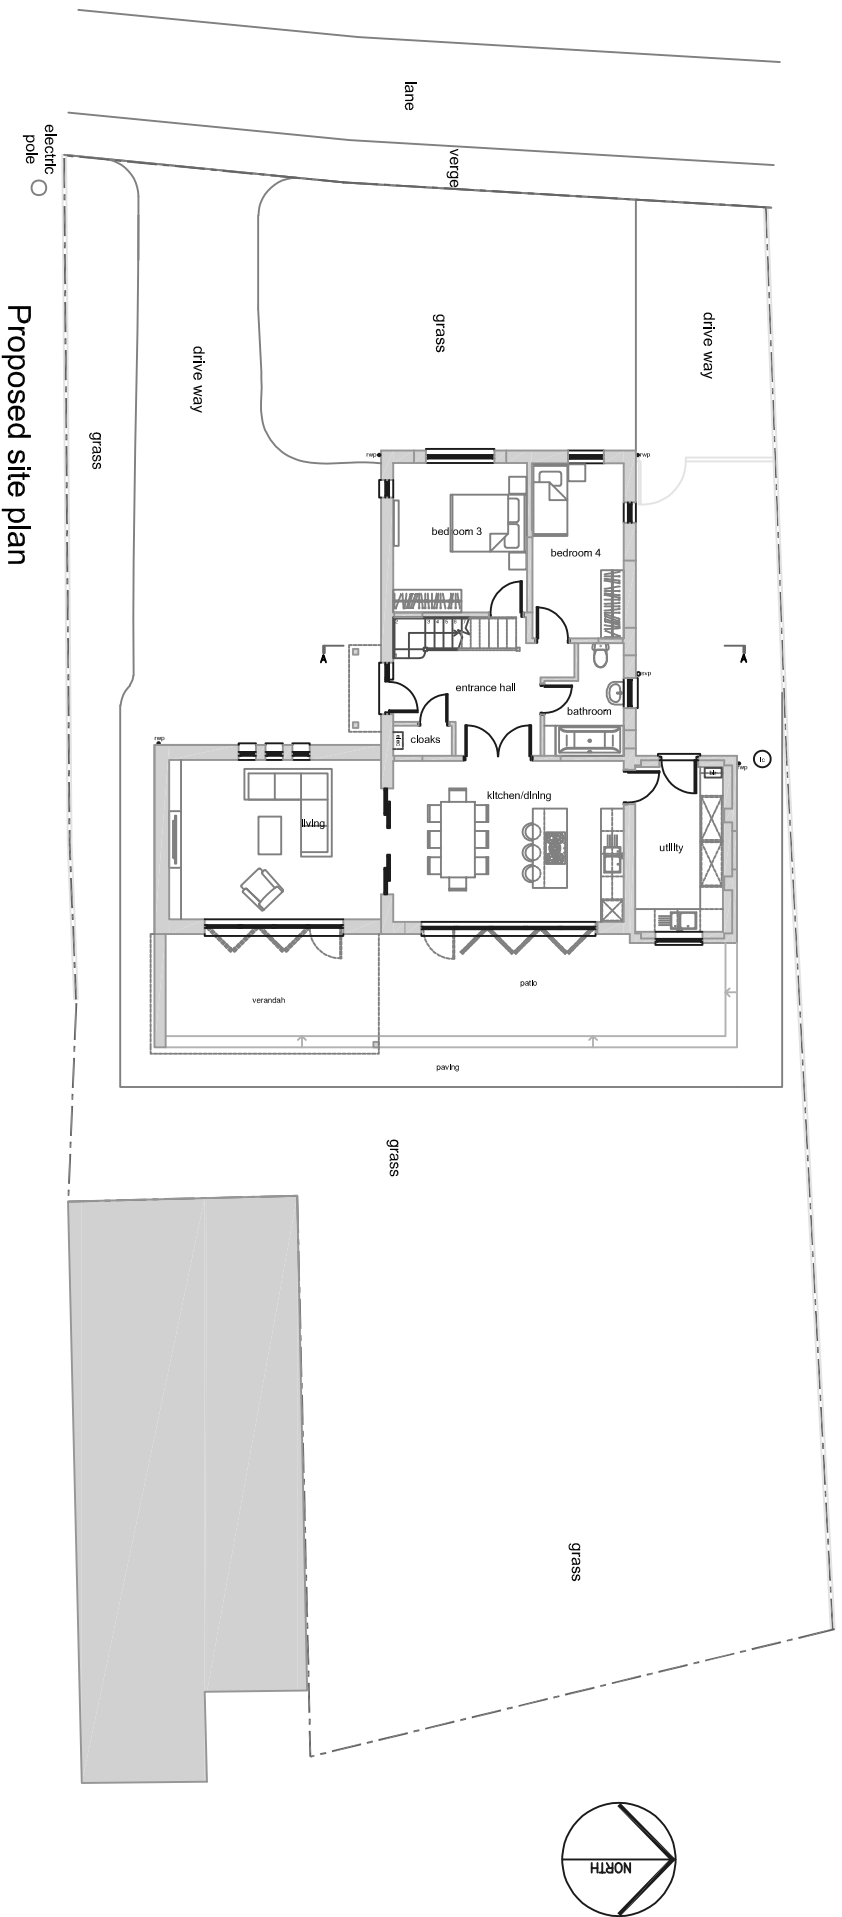

Proposed site plan

A:20.11.23.: Revised layout
Proposed loft conversion, side extension and internal alterations to:
Brooklands
Golf Road
Mablethorpe
Lincolnshire
LN12 1LP

Proposed site plan and fencing
For Mr. & Mrs. Beresford

218 Burgh Road, Skegness
Lincolnshire PE25 2LQ. Tel: 07887 950292

Date	November 2023	Drawn by	LV
Scale	1:100, 1:200 @A3	Checked by	BK
Drawing no.	4622-9	Revision	A