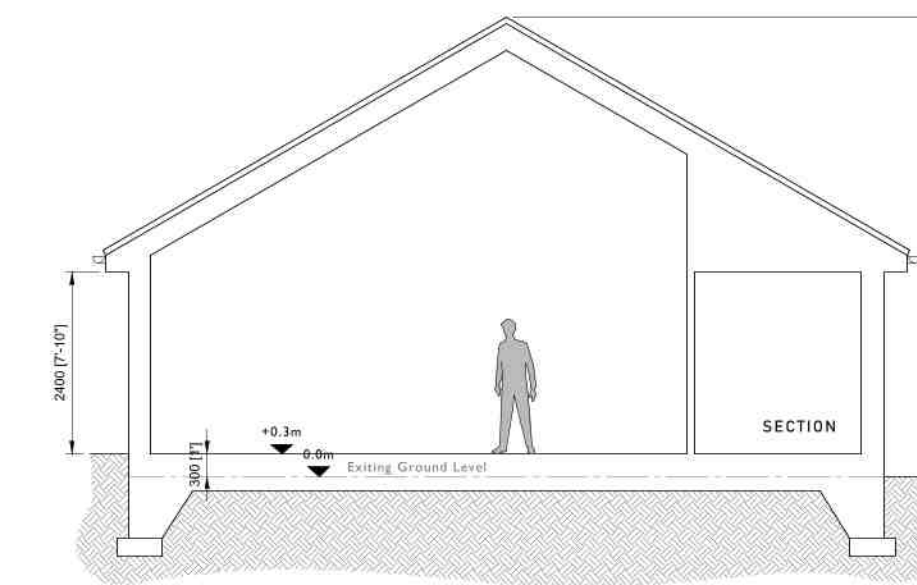

SECTION

ANDREW CLOVER
PLANNING AND DESIGN

T: 01507 307485

www.andrewcloverplanninganddesign.co.uk

Project	Regeneration of The Elms Golf Centre	
Location	Croft Bank, Wainfleet	
Drawing Title	Proposed Retail Units	
Status	Planning	
Date	03.12.2023	
Scale	1:100 @ A1	
Drawing No.	47723-107	Rev