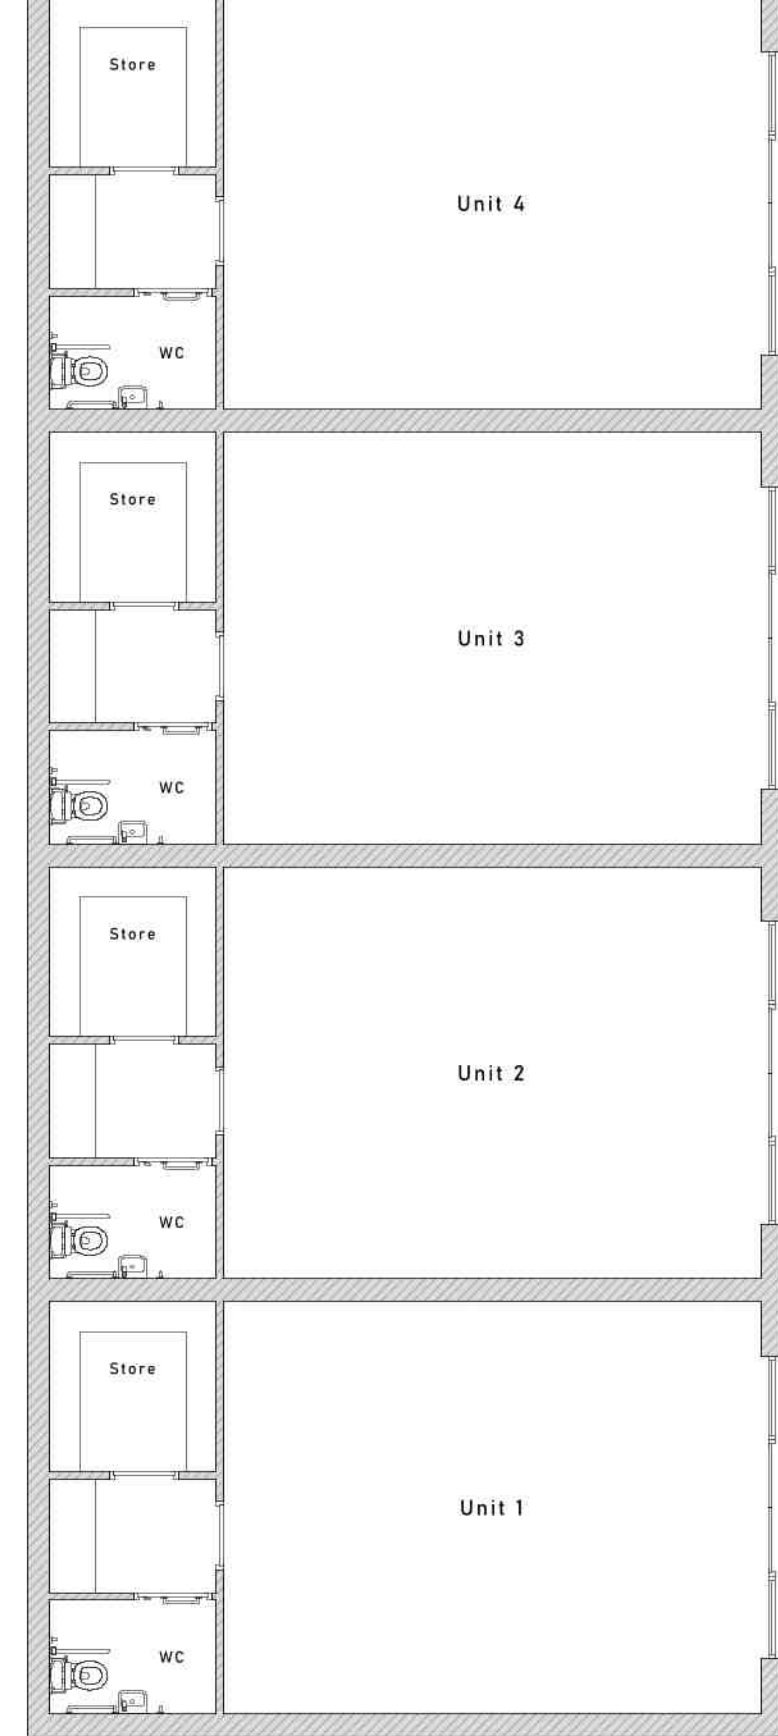

ANDREW CLOVER
PLANNING AND DESIGN

T: 01507 307485

www.andrewcloverplanninganddesign.co.uk

Project	Regeneration of The Elms Golf Centre	
Location	Croft Bank, Wainfleet	
Drawing Title	Proposed Retail Units	
Status	Planning	
Date	03.12.2023	
Scale	1:100 @ A1	
Drawing No.	47723-107	Rev