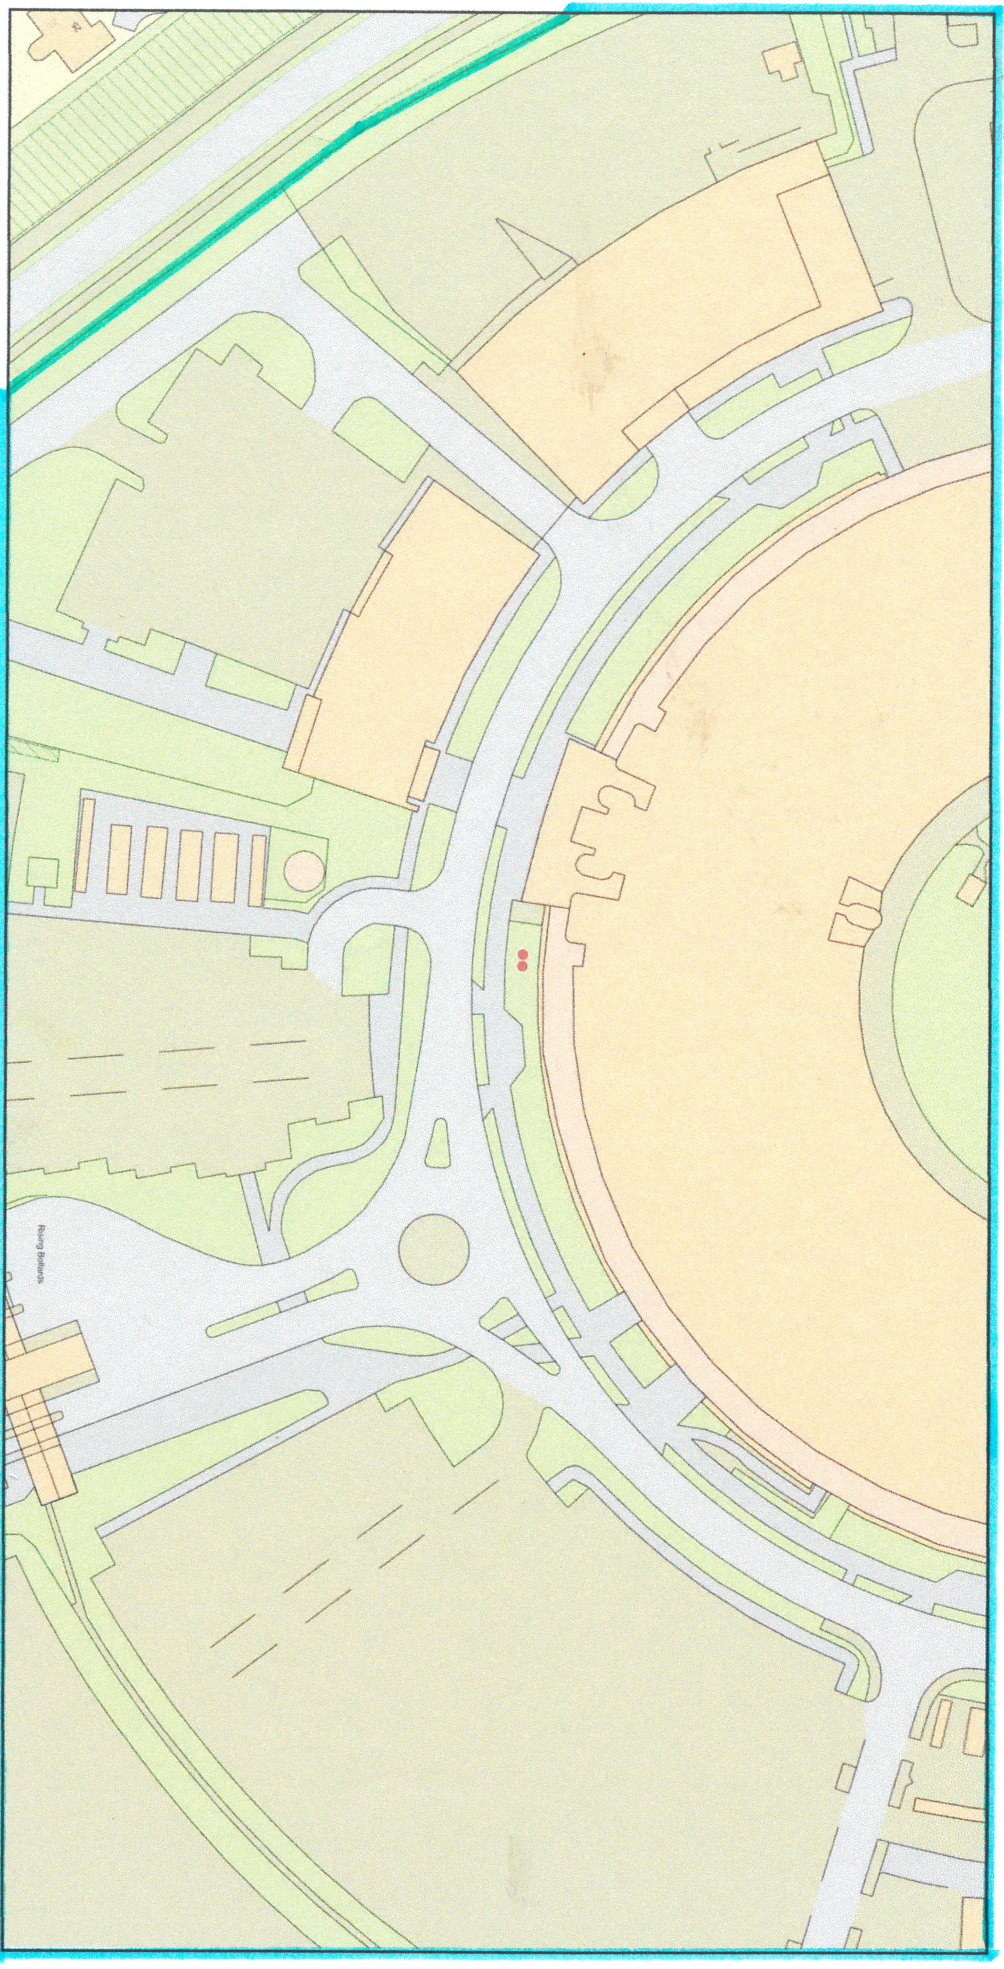

Existing Flag Poles Block Plan 1:500 - Location Plan

Plan Produced for: Advertisement Application

Date Produced: 01 Dec 2023

Plan Reference Number: TORQM23335120641669

Scale: 1:1250 @ A4

© Crown copyright and database rights 2023 OS 100042766