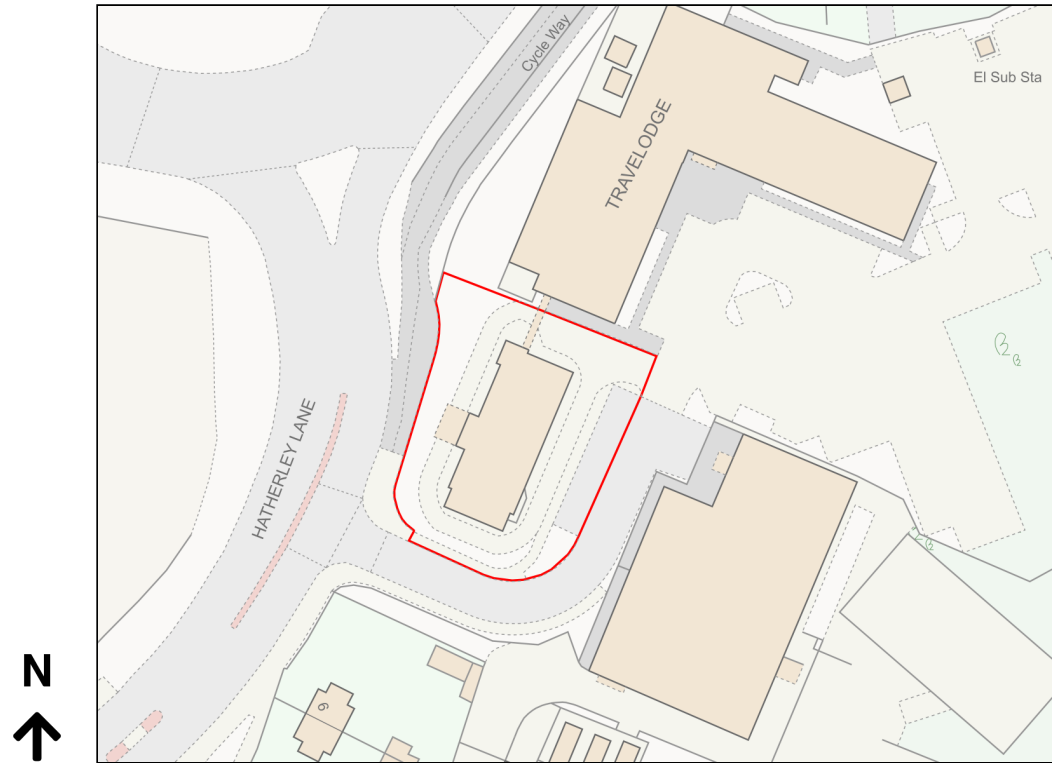

Location Plan

Site Address: Kfc, Hatherley Lane, Cheltenham, GL51 6TA

Date Produced: 05-Dec-2023

Scale: 1:1250 @A4

Planning Portal Reference: PP-12656212v1