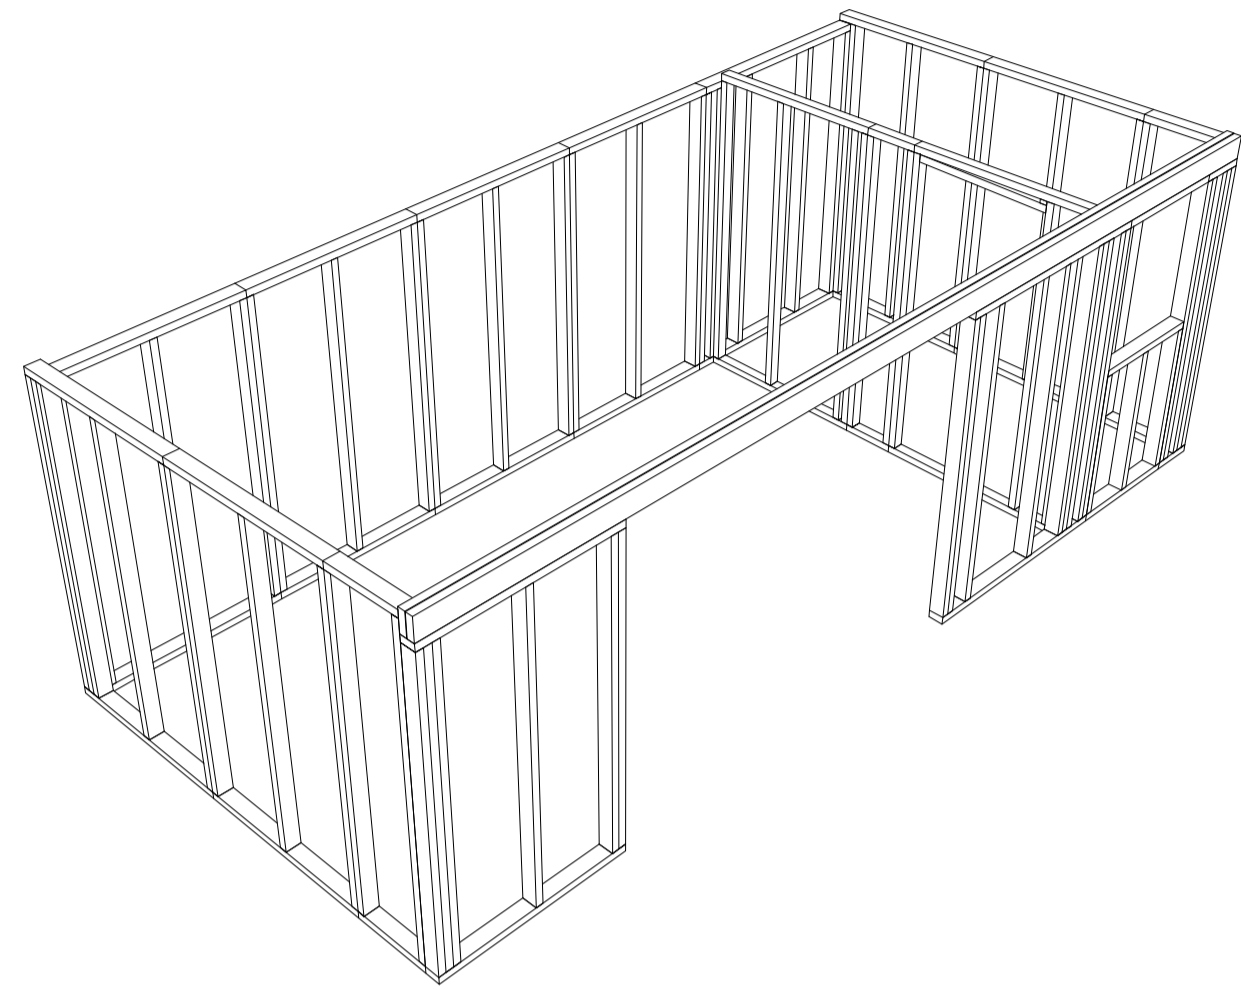

47x97 Headbinder to Front & Rear panels

11mm OSB fitted to outside face of External Panels.

Nail centres: ▶ Perimeter - 150mm ▶ Intermediate - 300mm

Loose Timber

47x97 - 2/6.2

Jamie Hesford (6.6m x 3.2m) - Panel Layout