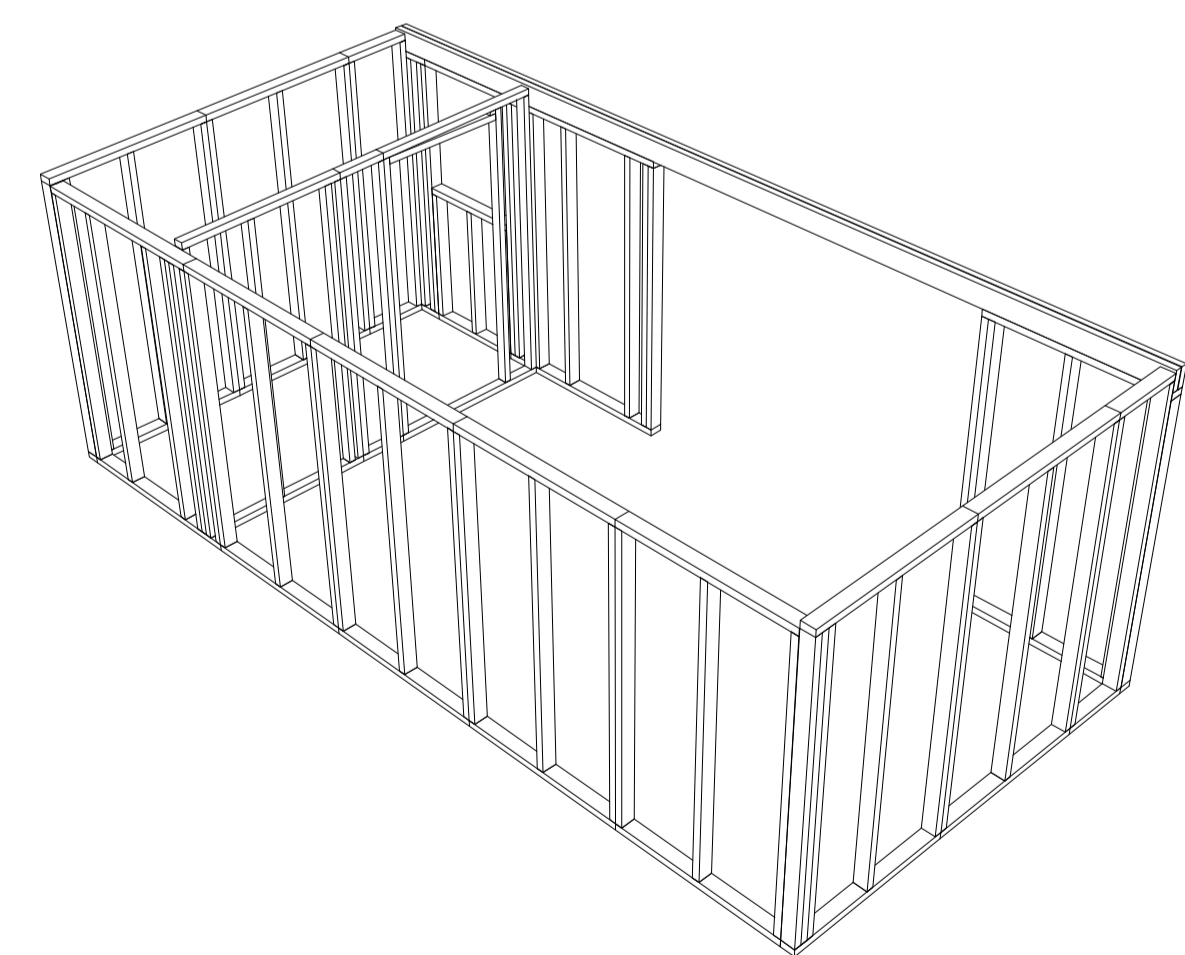

47x97 Headbinder to Front & Rear panels

11mm OSB fitted to outside face of External Panels.

Nail centres: ▶ Perimeter - 150mm ▶ Intermediate - 300mm

Loose Timber

47x97 - 2/6.2

Jamie Hesford (6.6m x 3.2m) - Panel Layout