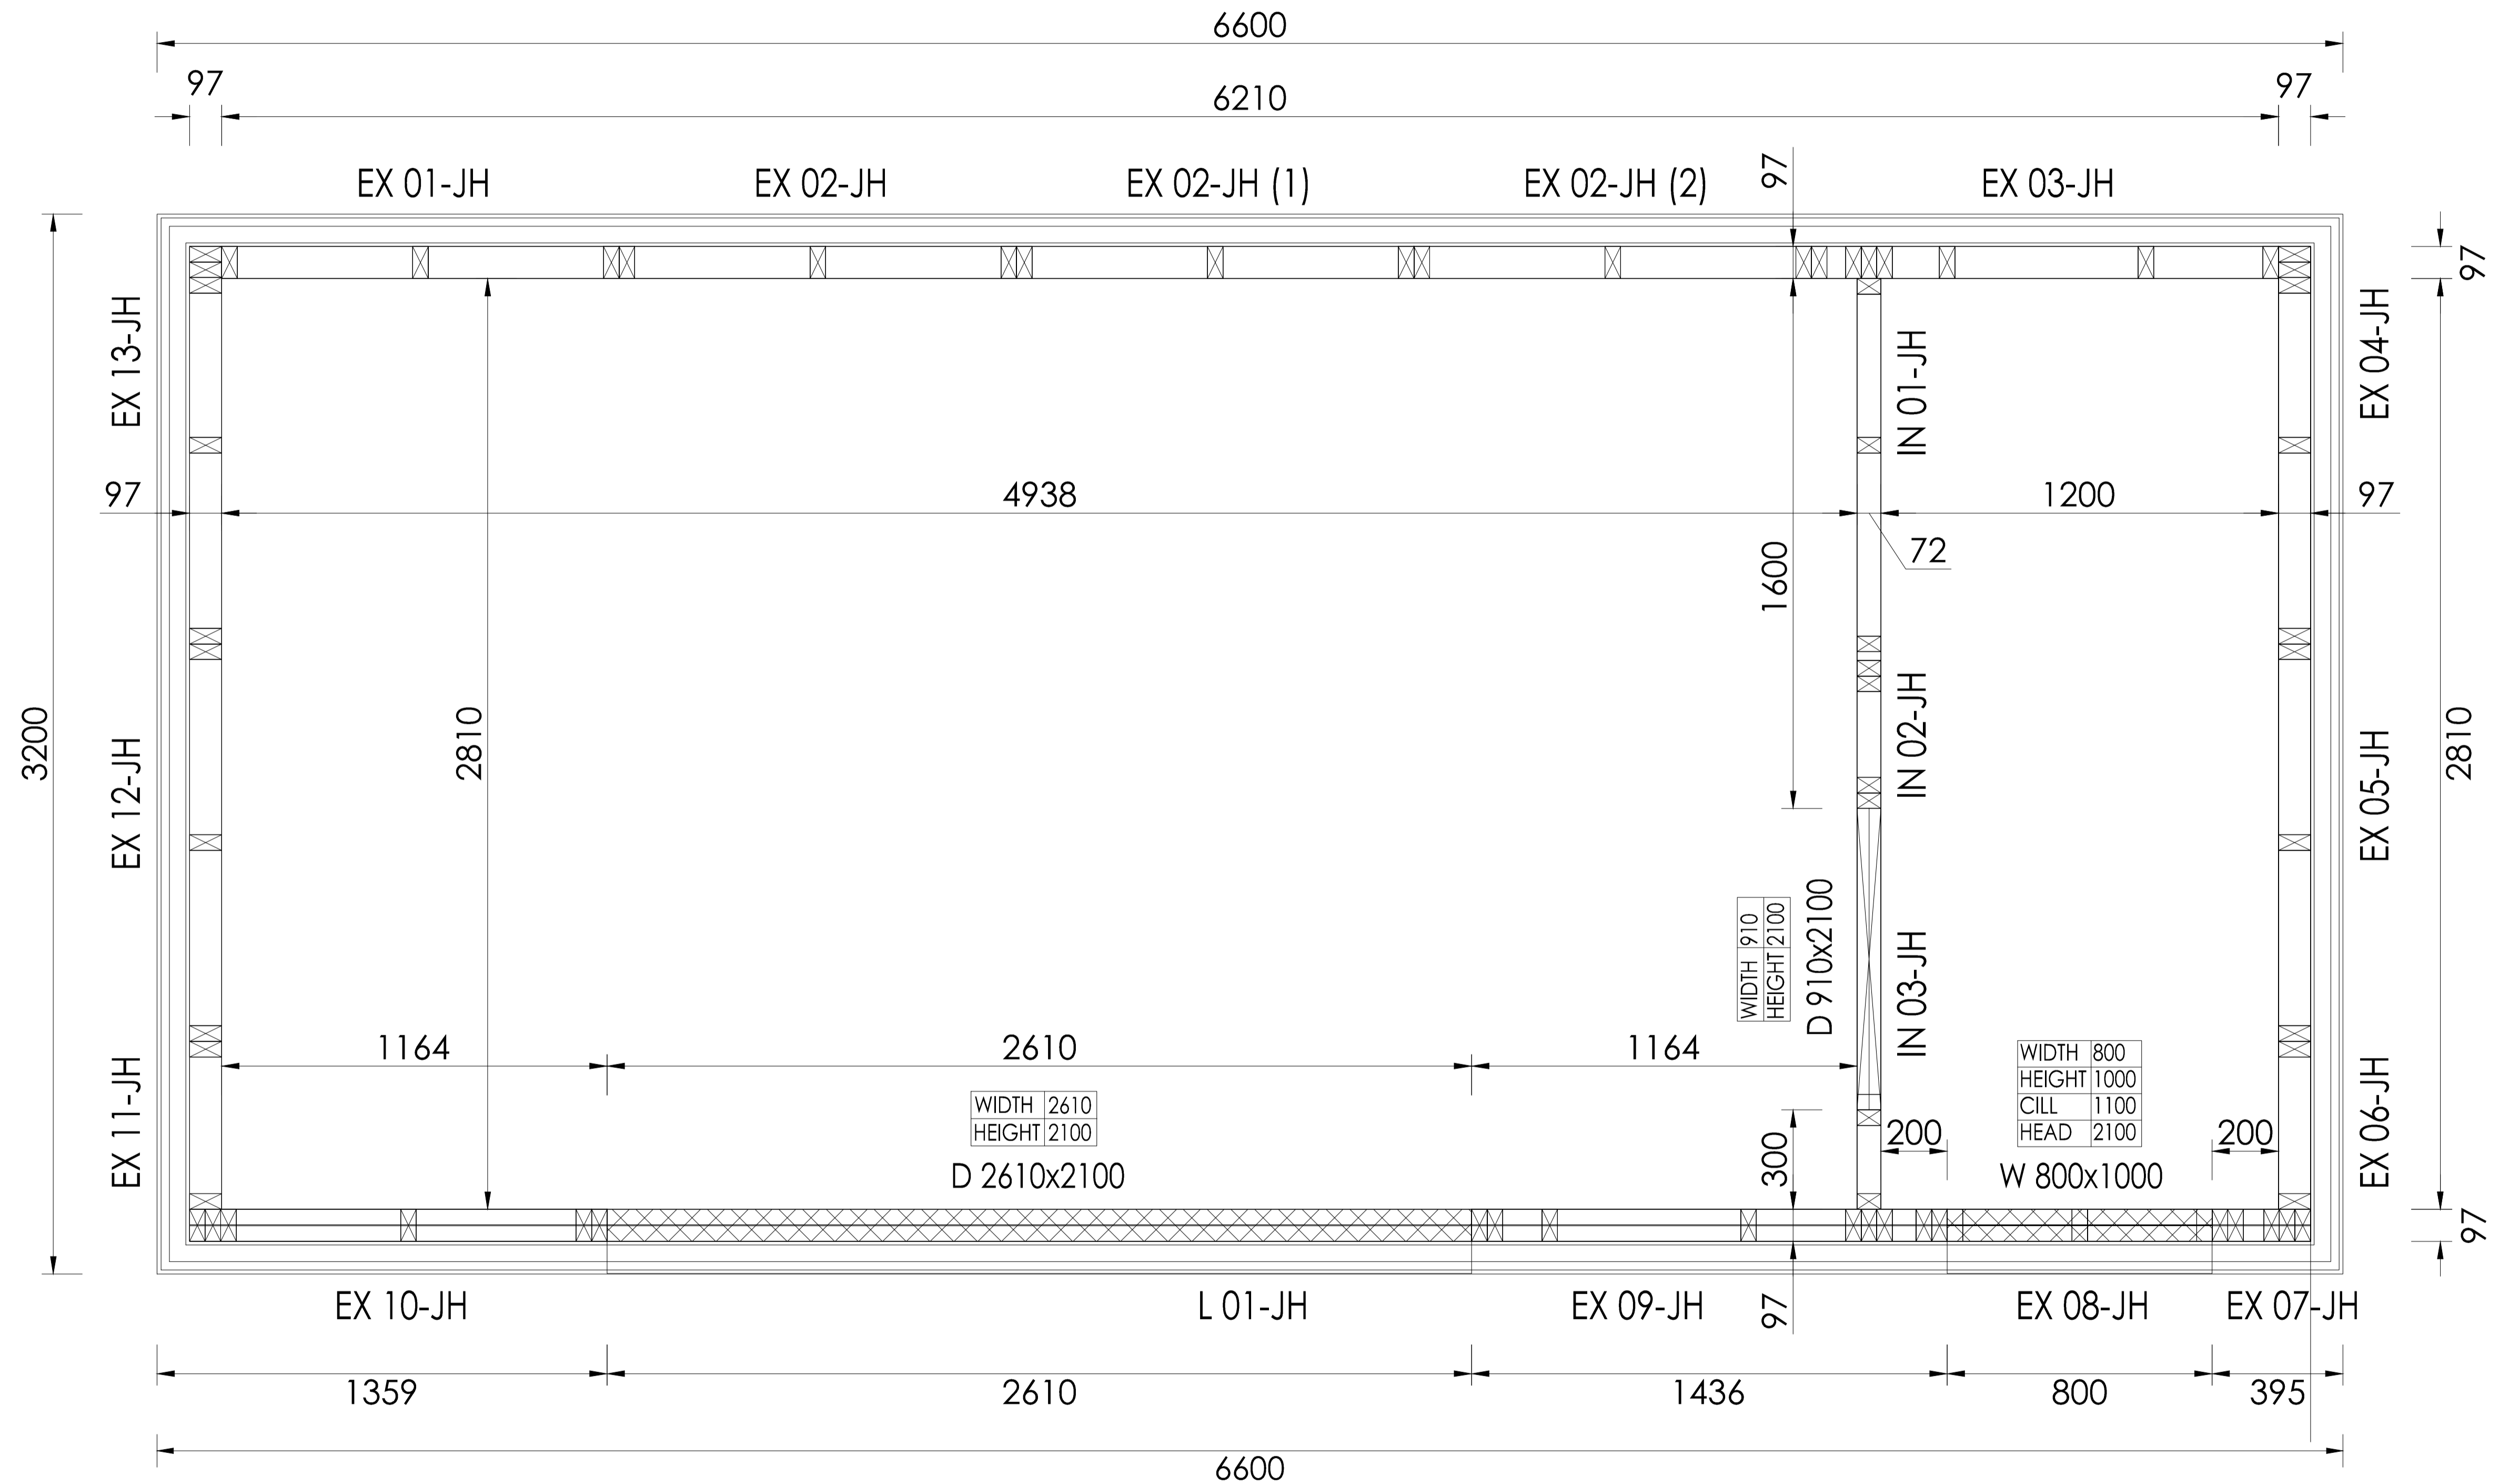

47x97 Headbinder to Front & Rear panels

11mm OSB fitted to outside face of External Panels.

Nail centres: ▶ Perimeter - 150mm ▶ Intermediate - 300mm

Loose Timber

47x97 - 2/6.2

Jamie Hesford (6.6m x 3.2m) - Panel Layout