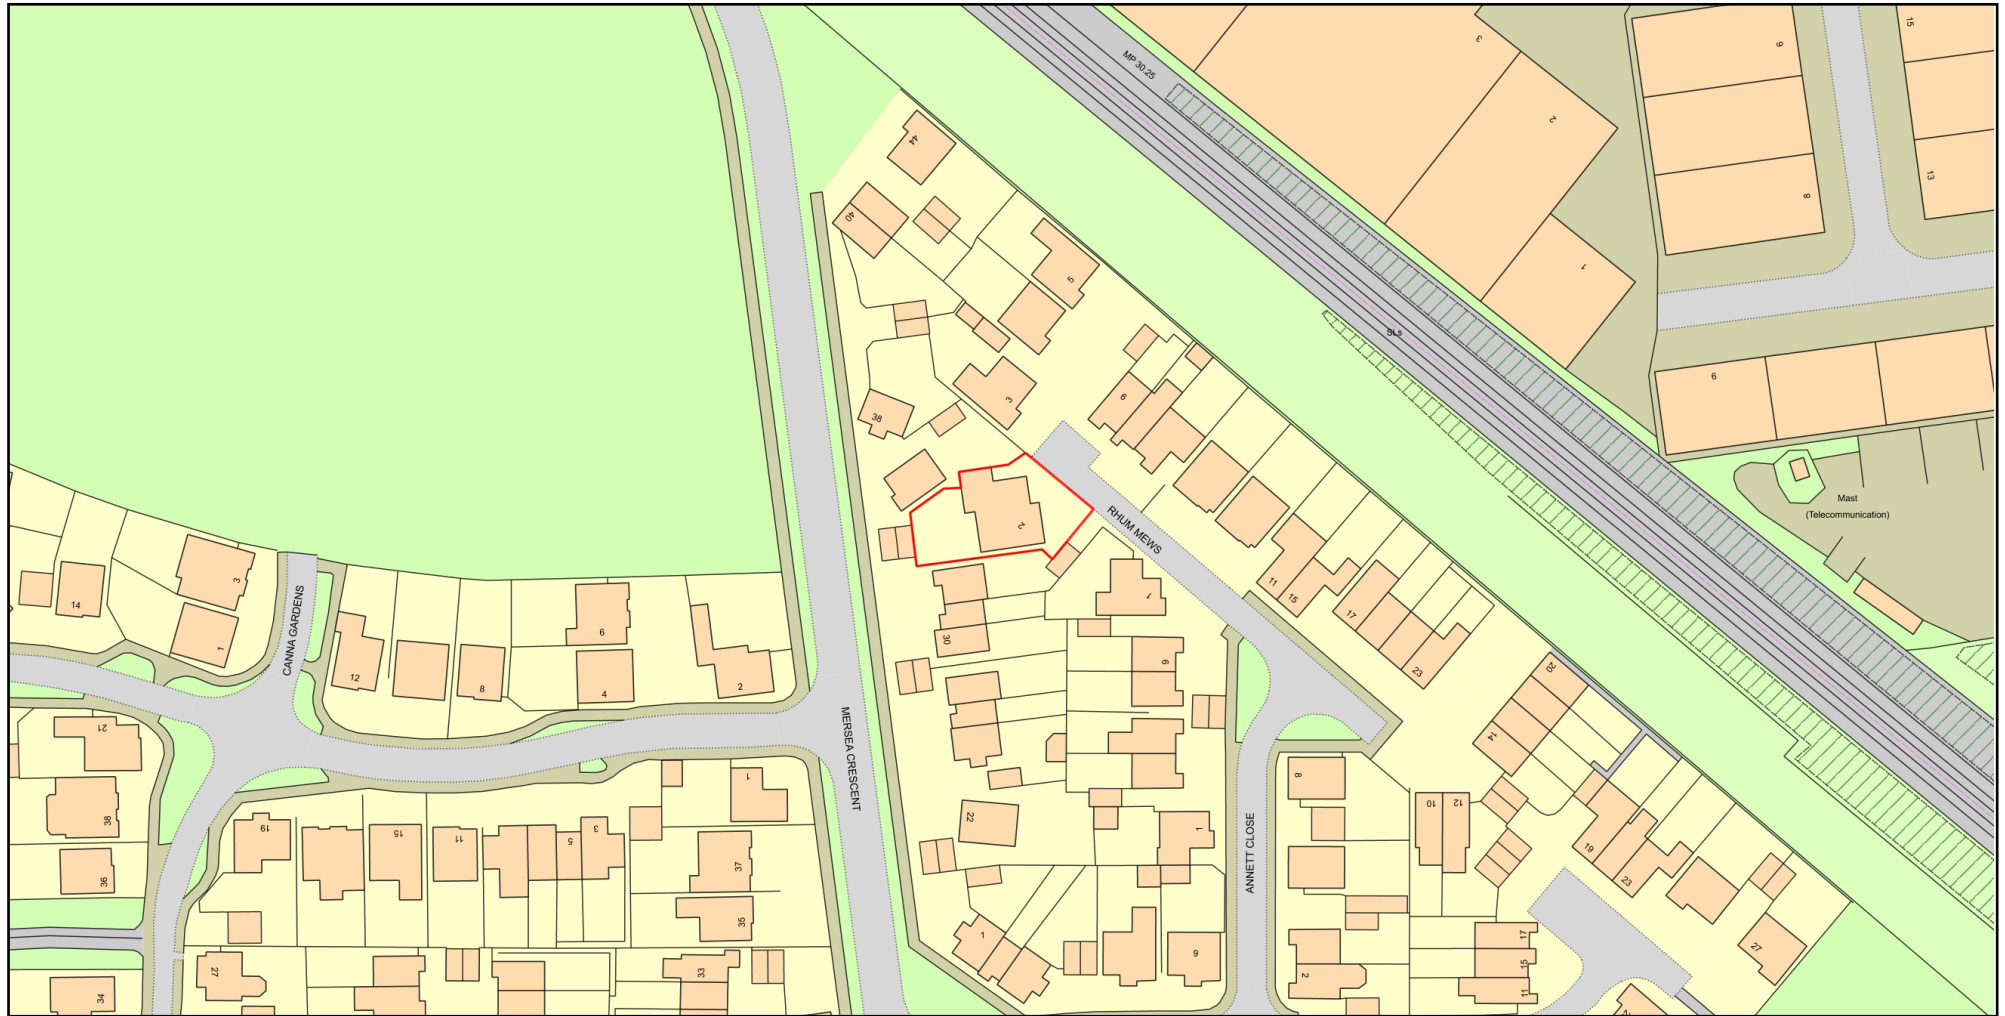

Block Plan - Location Plan

Plan Produced for: Tony Russell

Date Produced: 06 Dec 2023

Plan Reference Number: TQRQM23340150339115

Scale: 1:1250 @ A4

© Crown copyright and database rights 2023 OS 100042766