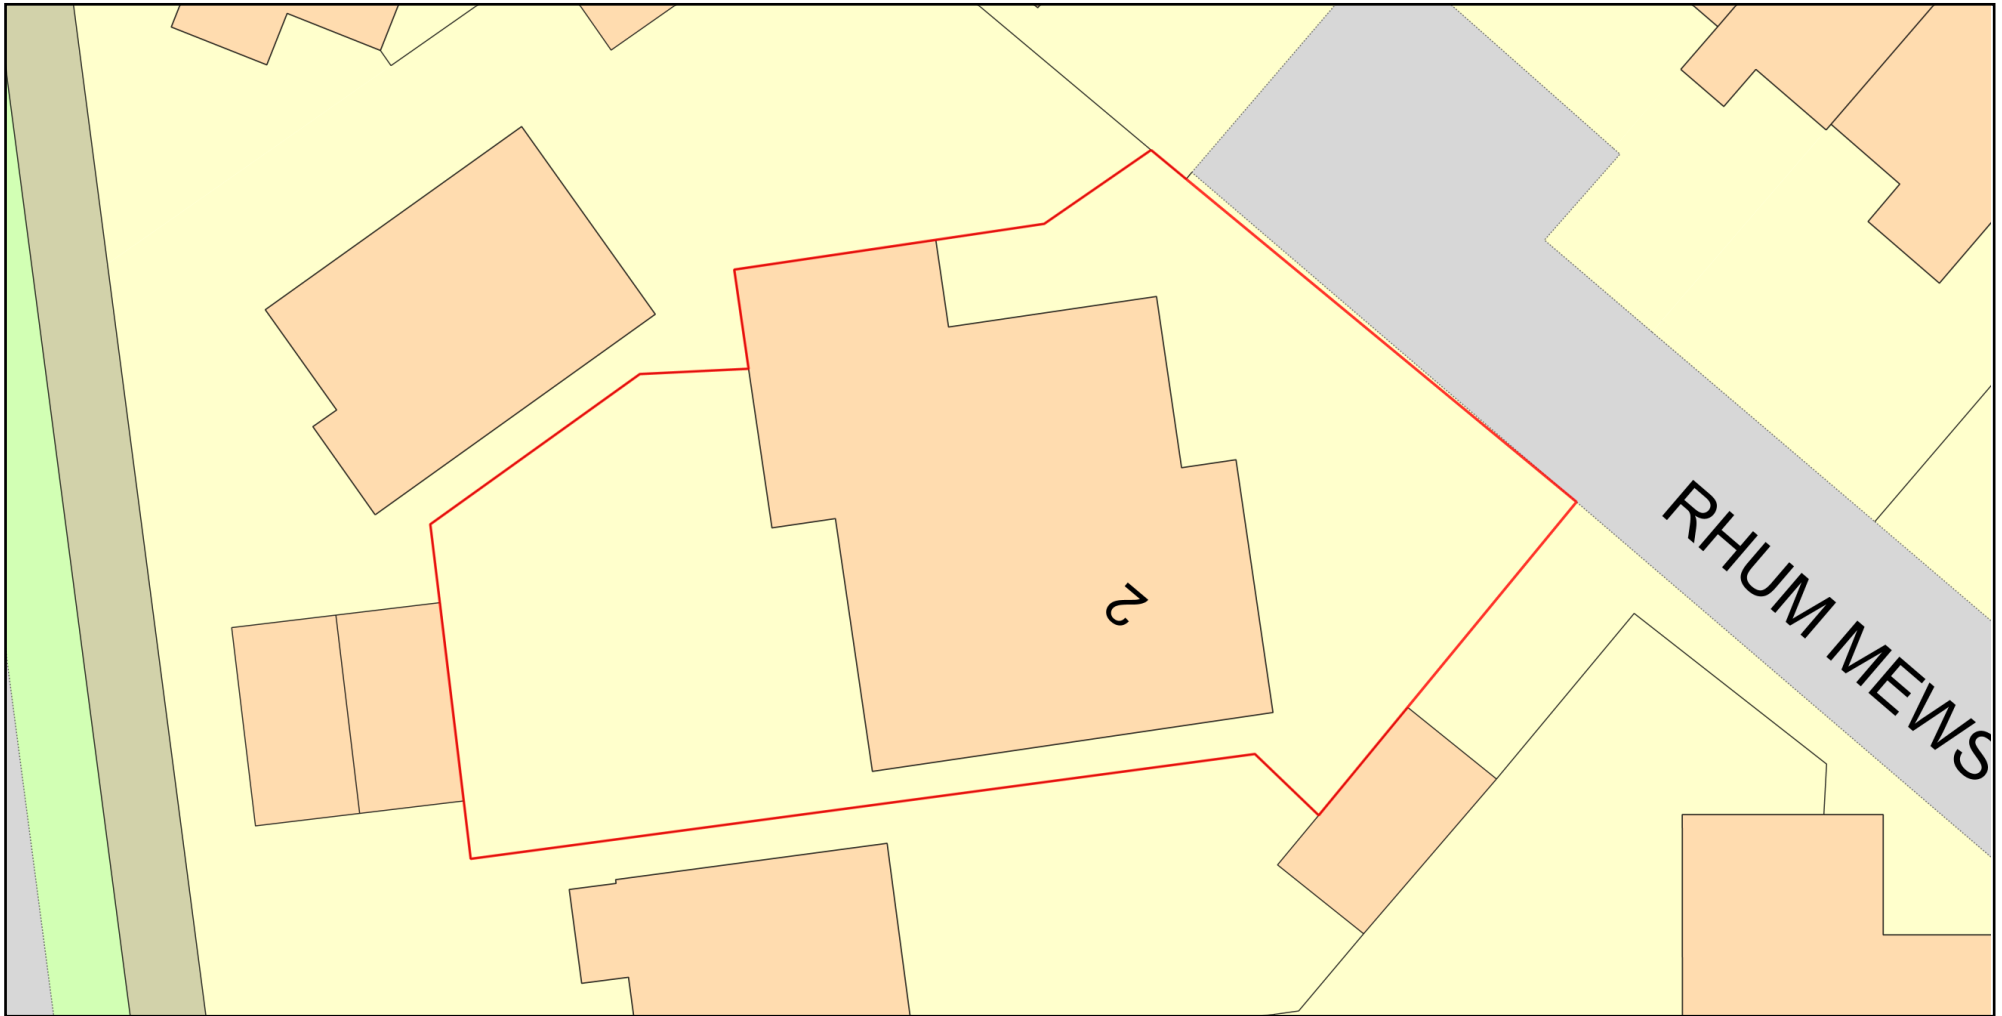

Block Plan

Plan Produced for: Tony Russell

Date Produced: 06 Dec 2023

Plan Reference Number: TQRQM23340145405203

Scale: 1:200 @ A4

© Crown copyright and database rights 2023 OS 100042766