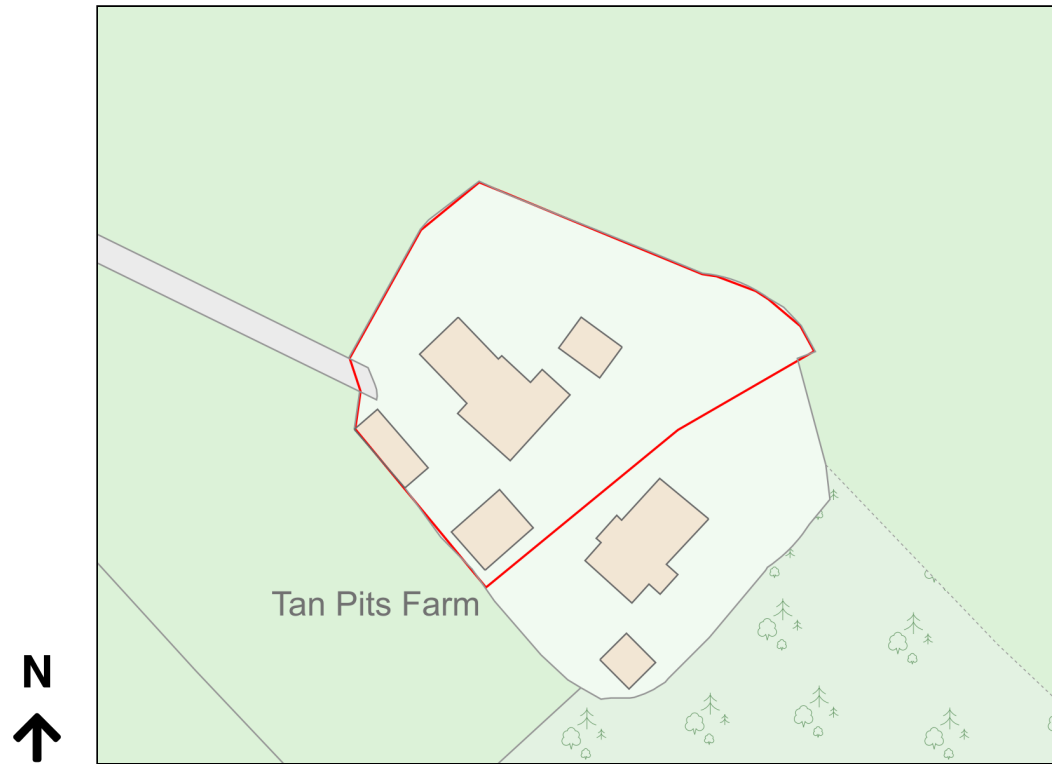

Location Plan

Site Address: Tan Pits Farm, New Road, Anderton, PR6 9HG

Date Produced: 05-Dec-2023

Scale: 1:1250 @A4

Planning Portal Reference: PP-12652596v1