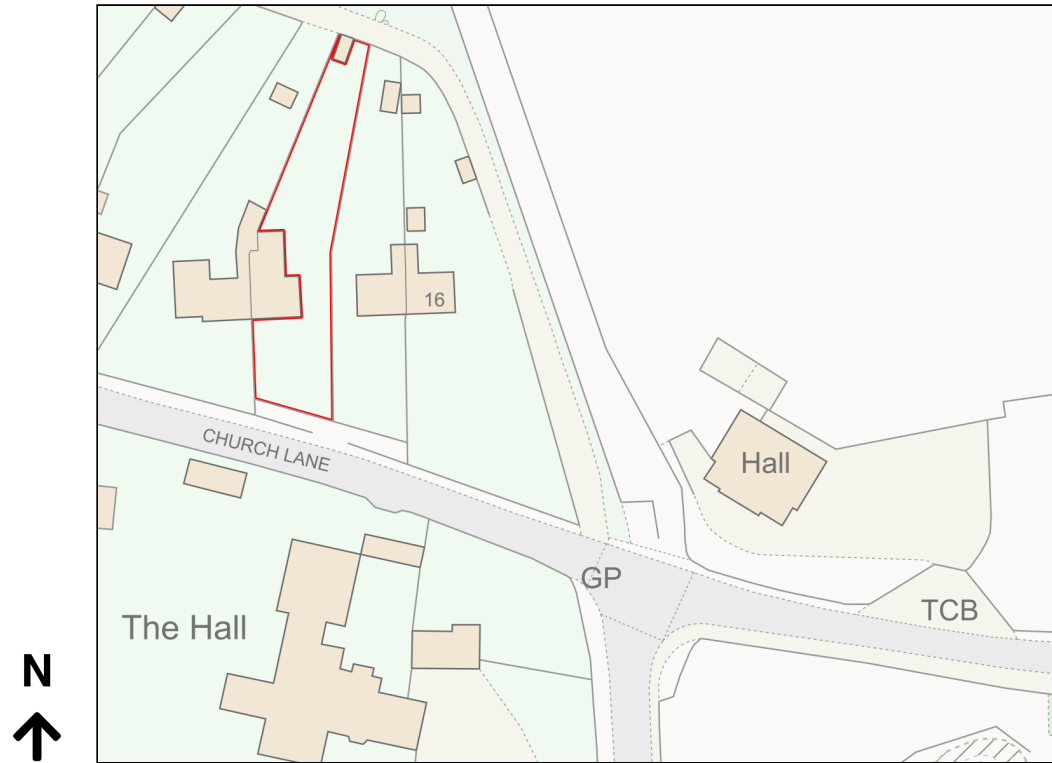

# Location Plan

Site Address: 14, Church Lane, Barford, NR9 4AY

Date Produced: 29-Nov-2023

Scale: 1:1250 @A4

Planning Portal Reference: PP-12640960v1