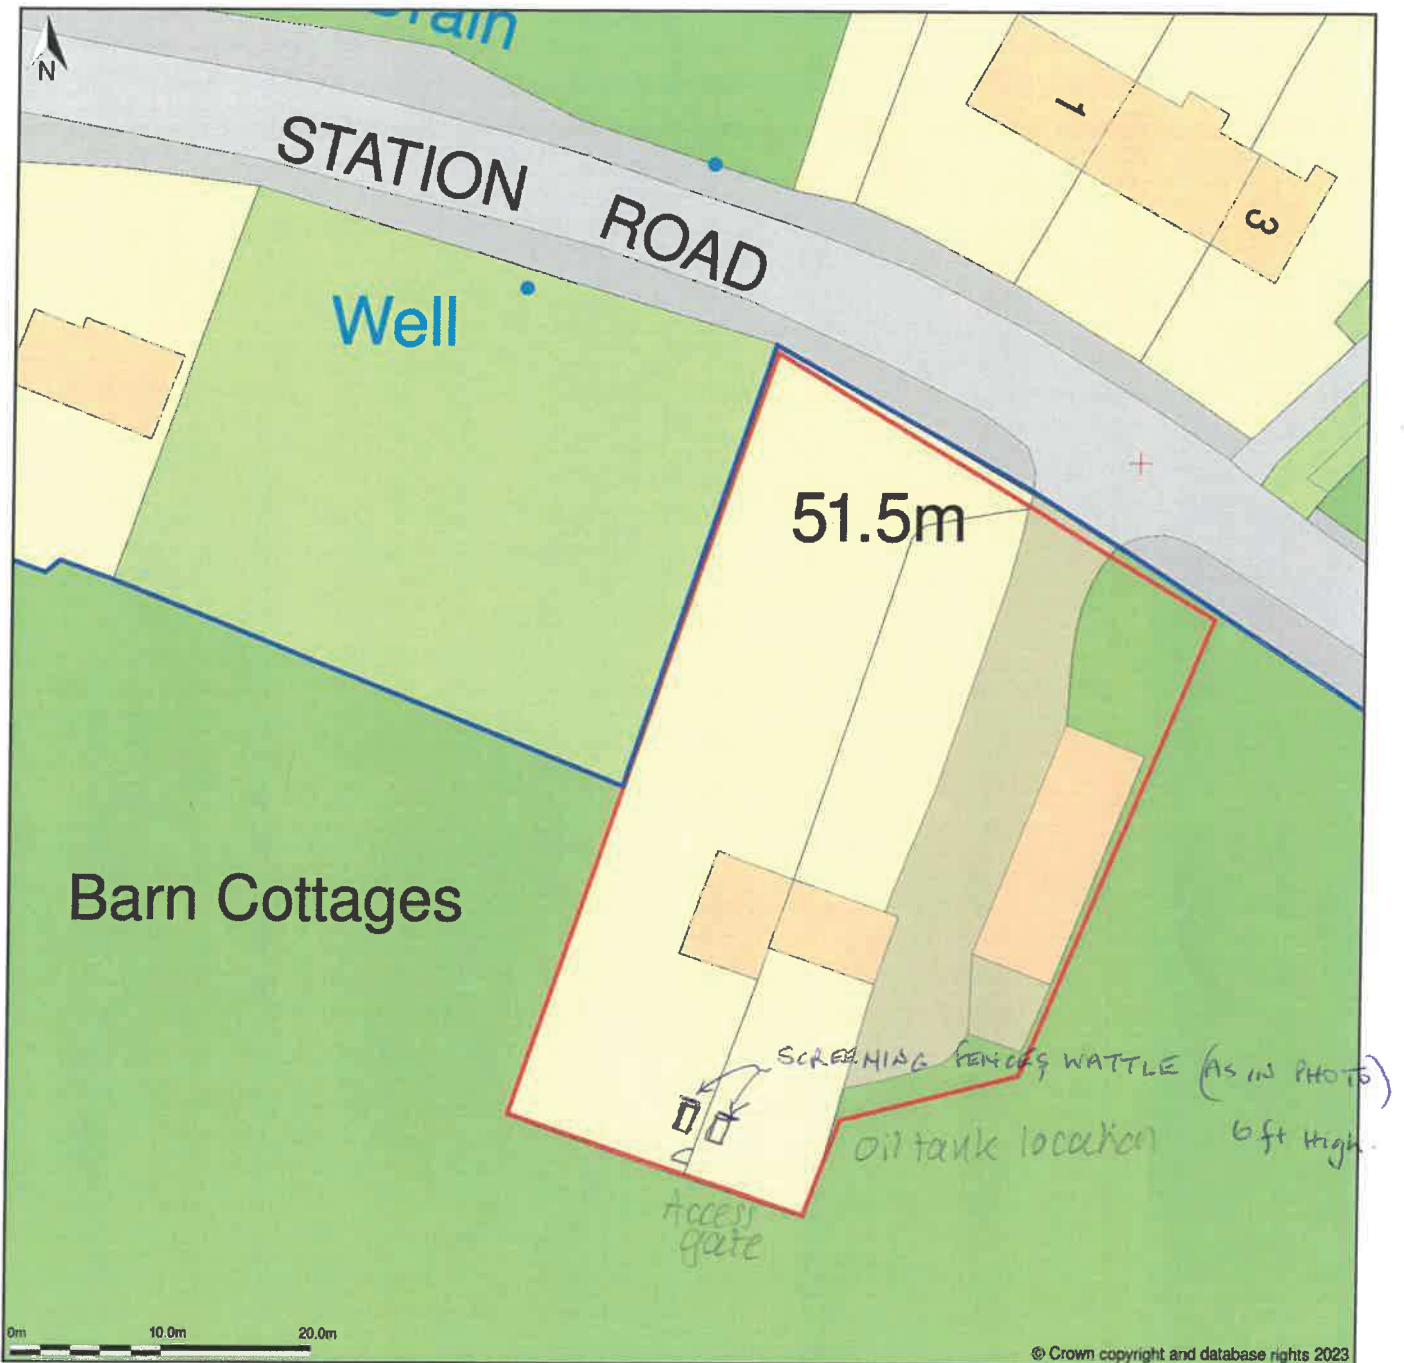

1, Barn Cottage, Station Road, Tivetshall St Margaret, Norfolk, NR15 2ED

Site Plan (also called a Block Plan) shows area bounded by: 617063.73, 287986.64 617153.73, 288076.64 (at a scale of 1:500), OSGridRef: TM17108803. The representation of a road, track or path is no evidence of a right of way. The representation of features as lines is no evidence of a property boundary.

Produced on 11th Oct 2023 from the Ordnance Survey National Geographic Database and incorporating surveyed revision available at this date. Reproduction in whole or part is prohibited without the prior permission of Ordnance Survey. © Crown copyright 2023. Supplied by www.buyaplan.co.uk a licensed Ordnance Survey partner (100053143). Unique plan reference: #00853293-637D6D.