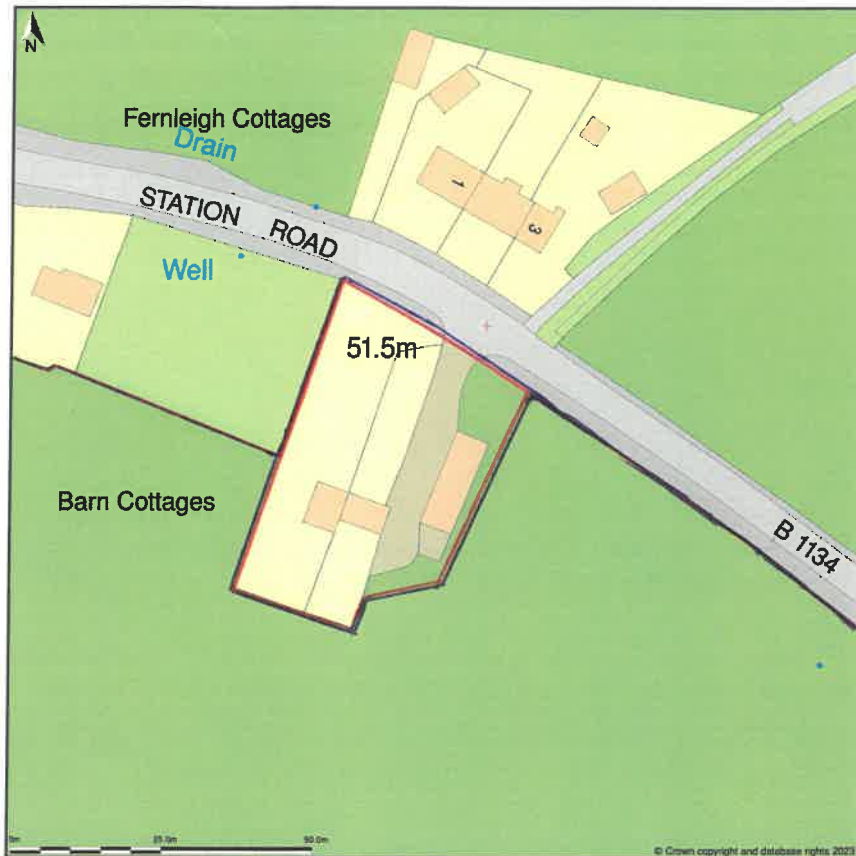

① 1, Barn Cottage, Station Road, Tivetshall St Margaret, Norfolk, NR15 2ED

Location Plan shows area bounded by: 617059.82, 287958.12 617201.24, 288099.54 (at a scale of 1:1250), OSGridRef: TM17138802. The representation of a road, track or path is no evidence of a right of way. The representation of features as lines is no evidence of a property boundary.

Produced on 3rd Oct 2023 from the Ordnance Survey National Geographic Database and incorporating surveyed revision available at this date. Reproduction in whole or part is prohibited without the prior permission of Ordnance Survey. © Crown copyright 2023. Supplied by www.buyaplan.co.uk a licensed Ordnance Survey partner (100053143). Unique plan reference: #00851521-CC326C.