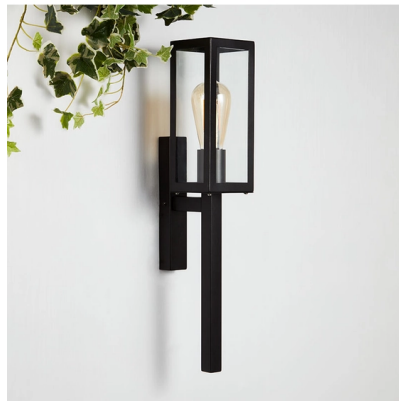

Looks great on our new summer house, not really used much yet, easy to install and good ip rating for outside

Robert A

Verified Buyer: Yes

Ann P

Verified Buyer: Yes

Excellent quality stunning lamp which replaced our old carriage lamp. Combined with the dawn/dusk LED bulb a perfect duo. Very e Lighting Direct and the order arrived within a couple of days.

Marian W

Verified Buyer: Yes

Stunning Lights with a great light. Look amazing. Have two - one at either side on front of house.

1 2 > Last

YOU MAY ALSO LIKE

Edit London Outdoor Lantern Wall Light - Black

£19.99

£13.43

Searchlight Stoma Outdoor Lantern Wall Light - Black

£87.99

Edit Crook Outdoor Lantern Wall Light - Black

£17.99

Se
Ha

As seen on:

Newsletter Sign Up