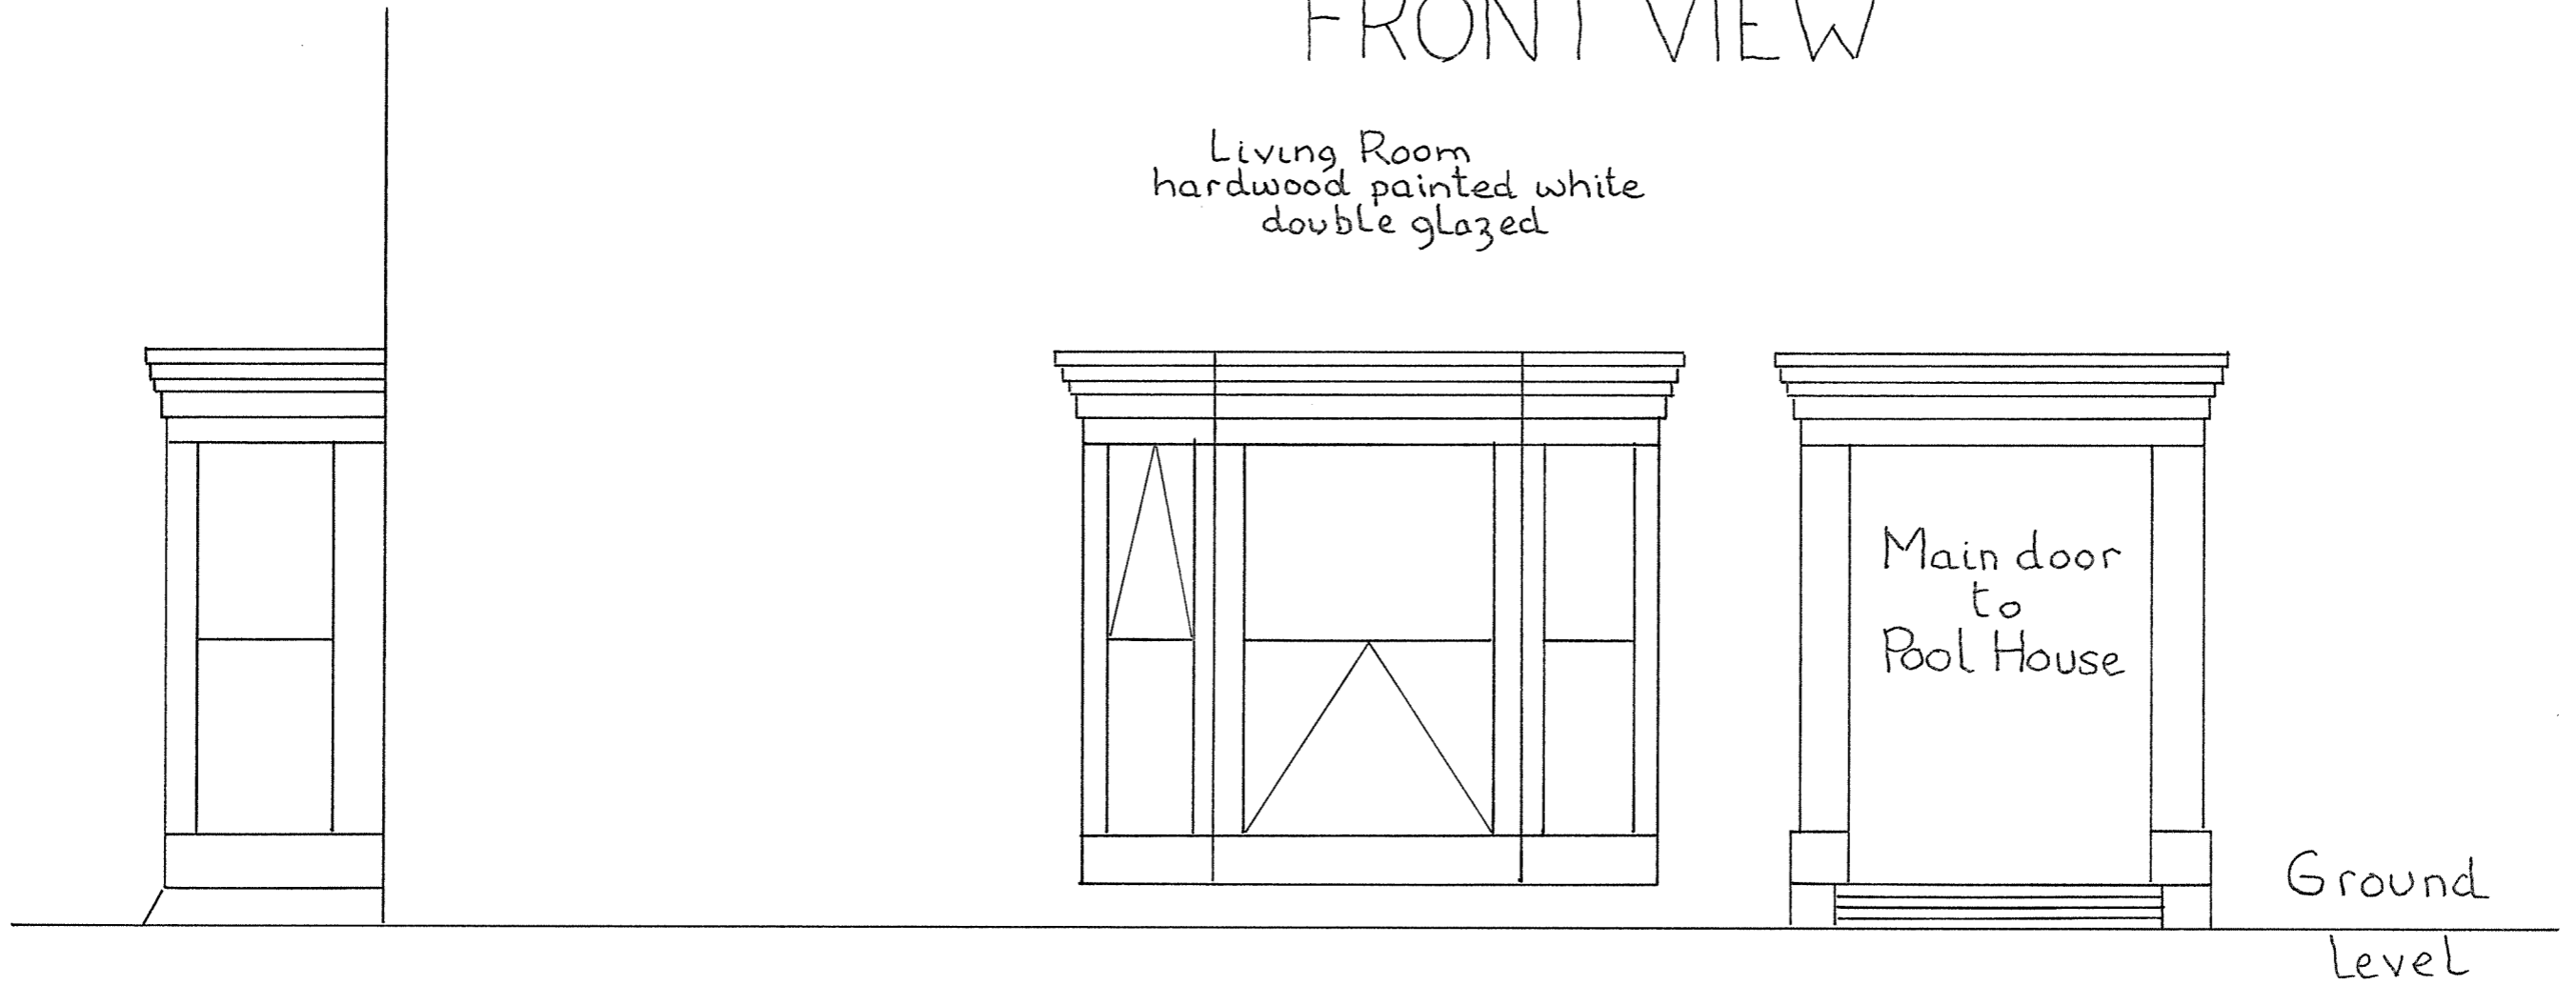

FRONT VIEW

Living Room
hardwood painted white
double glazed

Scale 1:50

Flat 1 Pool House sheet 4

22 November 2023