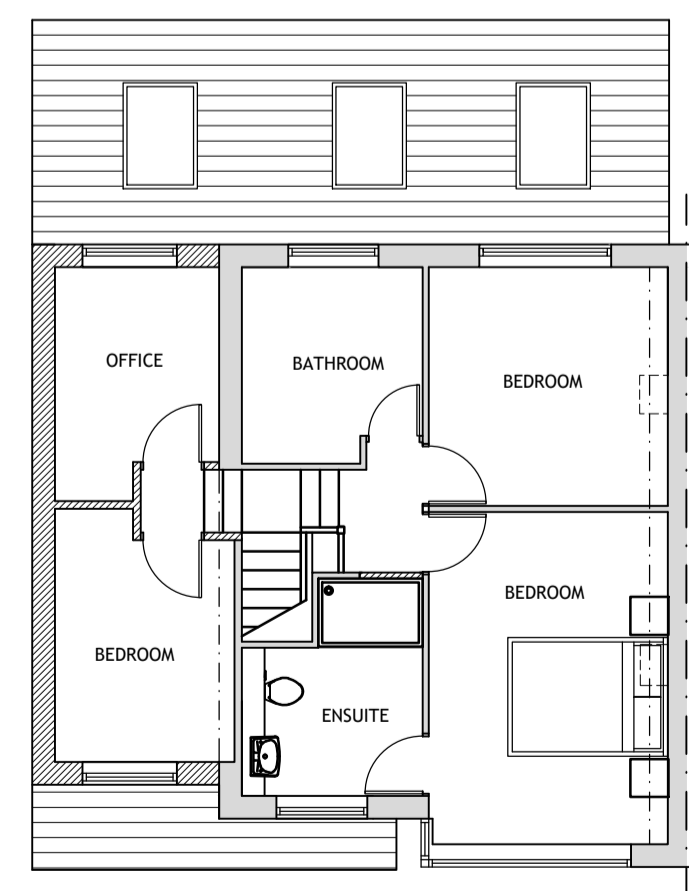

AS EXISTING

AS PROPOSED

Project: Mr & Mrs Nugent 49 Gravellythorpe Road, Leeds, LS15 7EF		
Drawing Title: As Existing & Proposed		
Drawn: DK	Date: Nov 23	Scale: 1:100@A1
Project No. 1516	Drawing No. 1516-01	Revision: 01