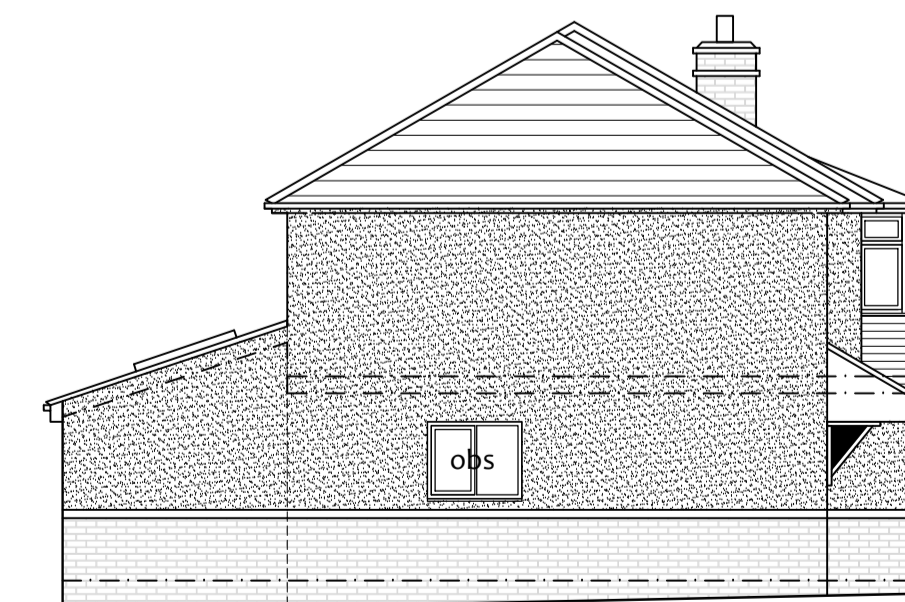

AS EXISTING

AS PROPOSED

Project: Mr & Mrs Nugent 49 Gravellythorpe Road, Leeds, LS15 7EF		
Drawing Title: As Existing & Proposed		
Drawn: DK	Date: Nov 23	Scale: 1:100@A1
Project No. 1516	Drawing No. 1516-01	Revision: 01