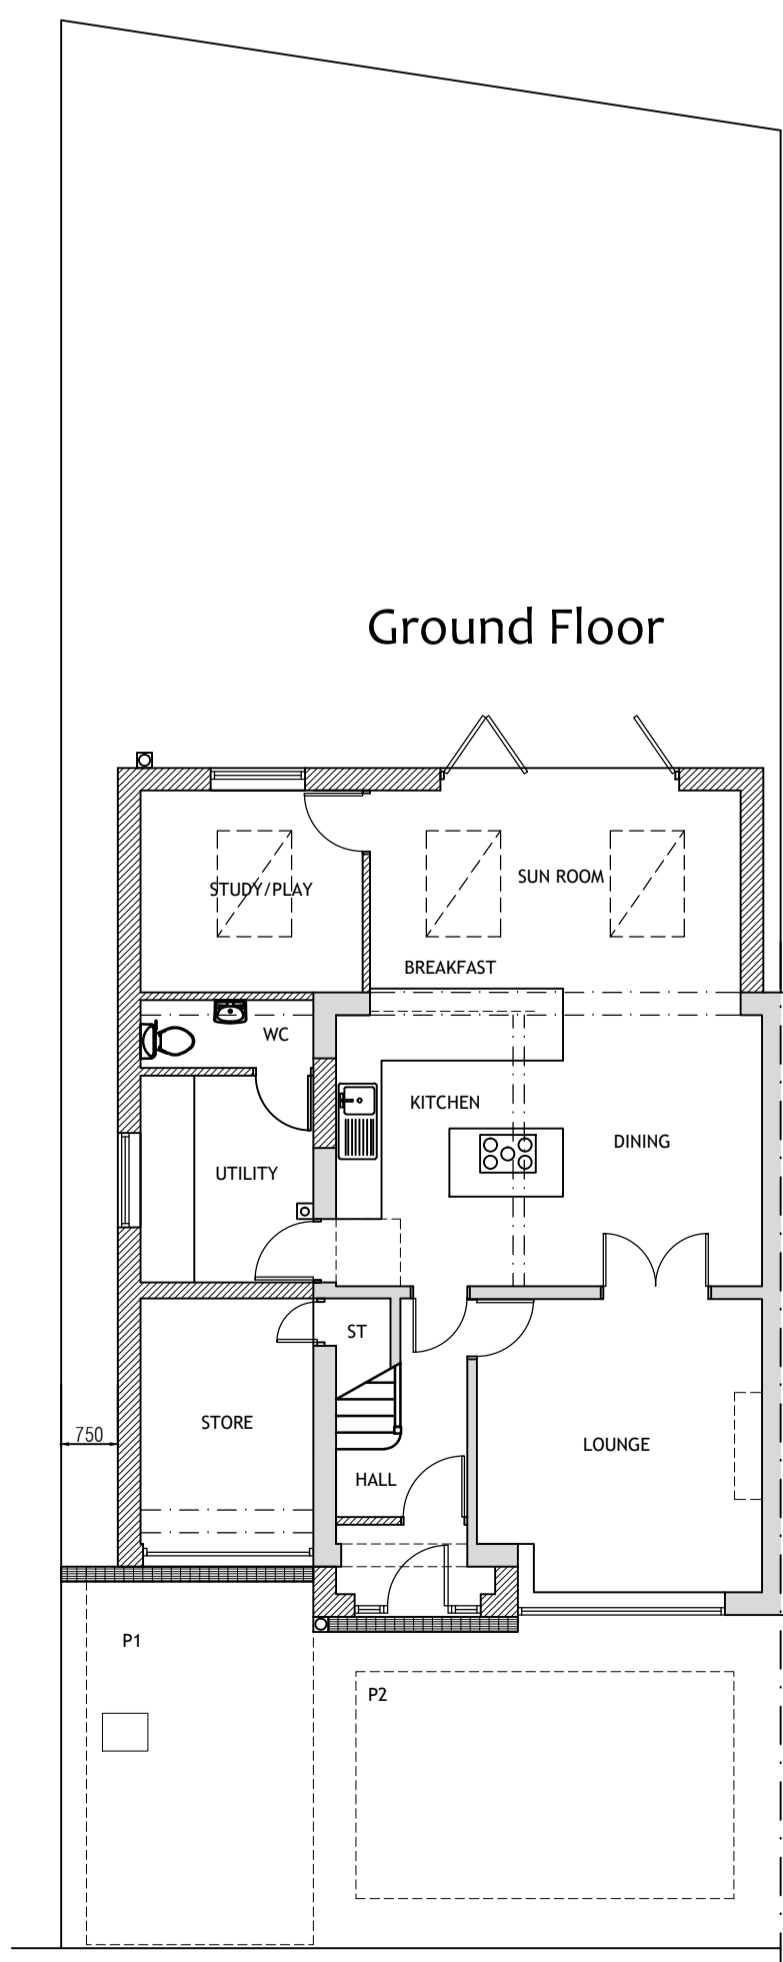

AS EXISTING

AS PROPOSED

Project: Mr & Mrs Nugent 49 Gravellythorpe Road, Leeds, LS15 7EF		
Drawing Title: As Existing & Proposed		
Drawn: DK	Date: Nov 23	Scale: 1:100@A1
Project No. 1516	Drawing No. 1516-01	Revision: 01