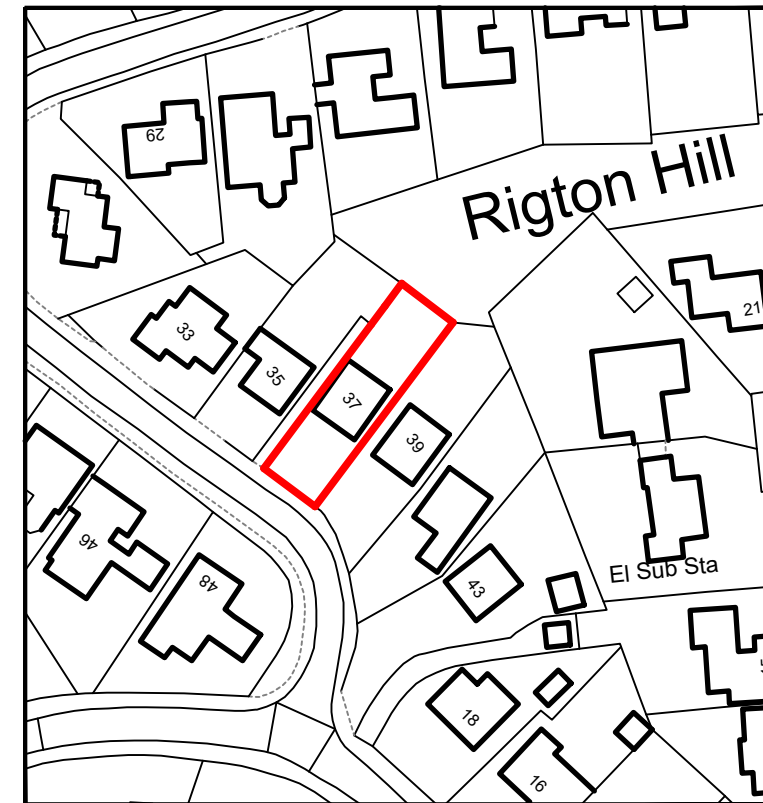

**PROPOSED SITE /ROOF PLAN** Scale 1:200

**LOCATION PLAN** Scale 1:1250

**JDM ARCHITECTURAL DESIGNS**  
 Amberville, Lime Kiln Lane, Kirk Deighton, Wetherby, North Yorkshire  
 LS22 4EA  
 email - jdmarchitecturaldesigns@gmail.com  
 mobile - 07950289803

37 CONGREVE WAY, BARDSEY. NEAR LEEDS  
 Site Plans  
 Drg no 101993.03 Rev:  
 Scale: see drg - Date: Nov 23- By: JM