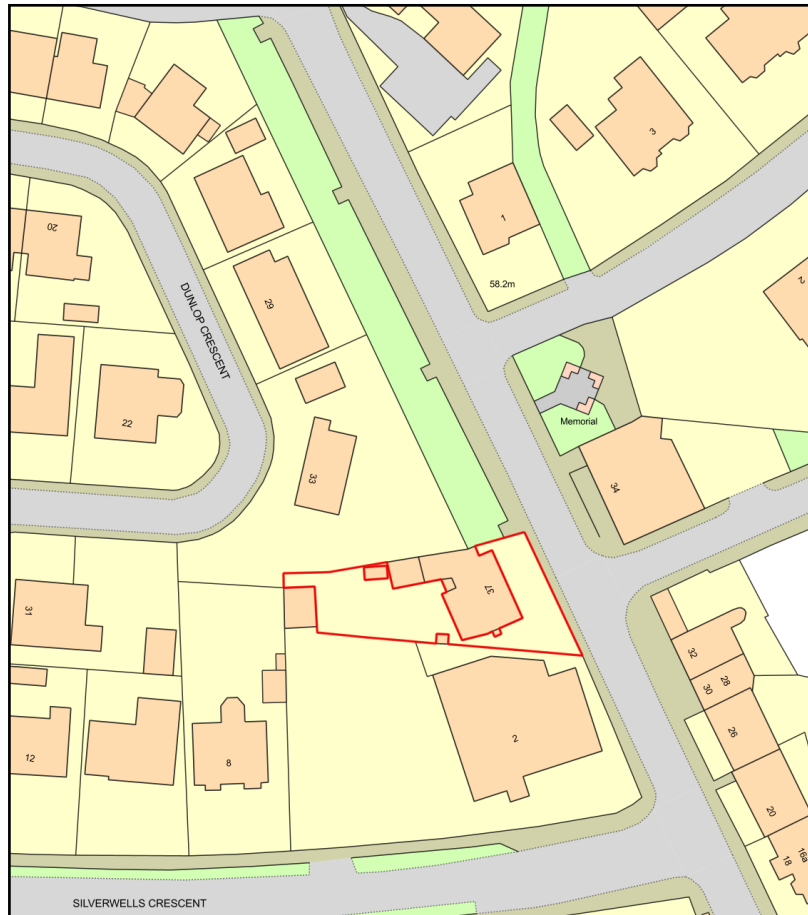

37A Hamilton Road, G71 8LY

Plan Produced for: South Lanarkshire Council
Date Produced: 06 Nov 2023
Plan Reference Number: TQRQM23310164633035
Scale: 1:1250 @ A4