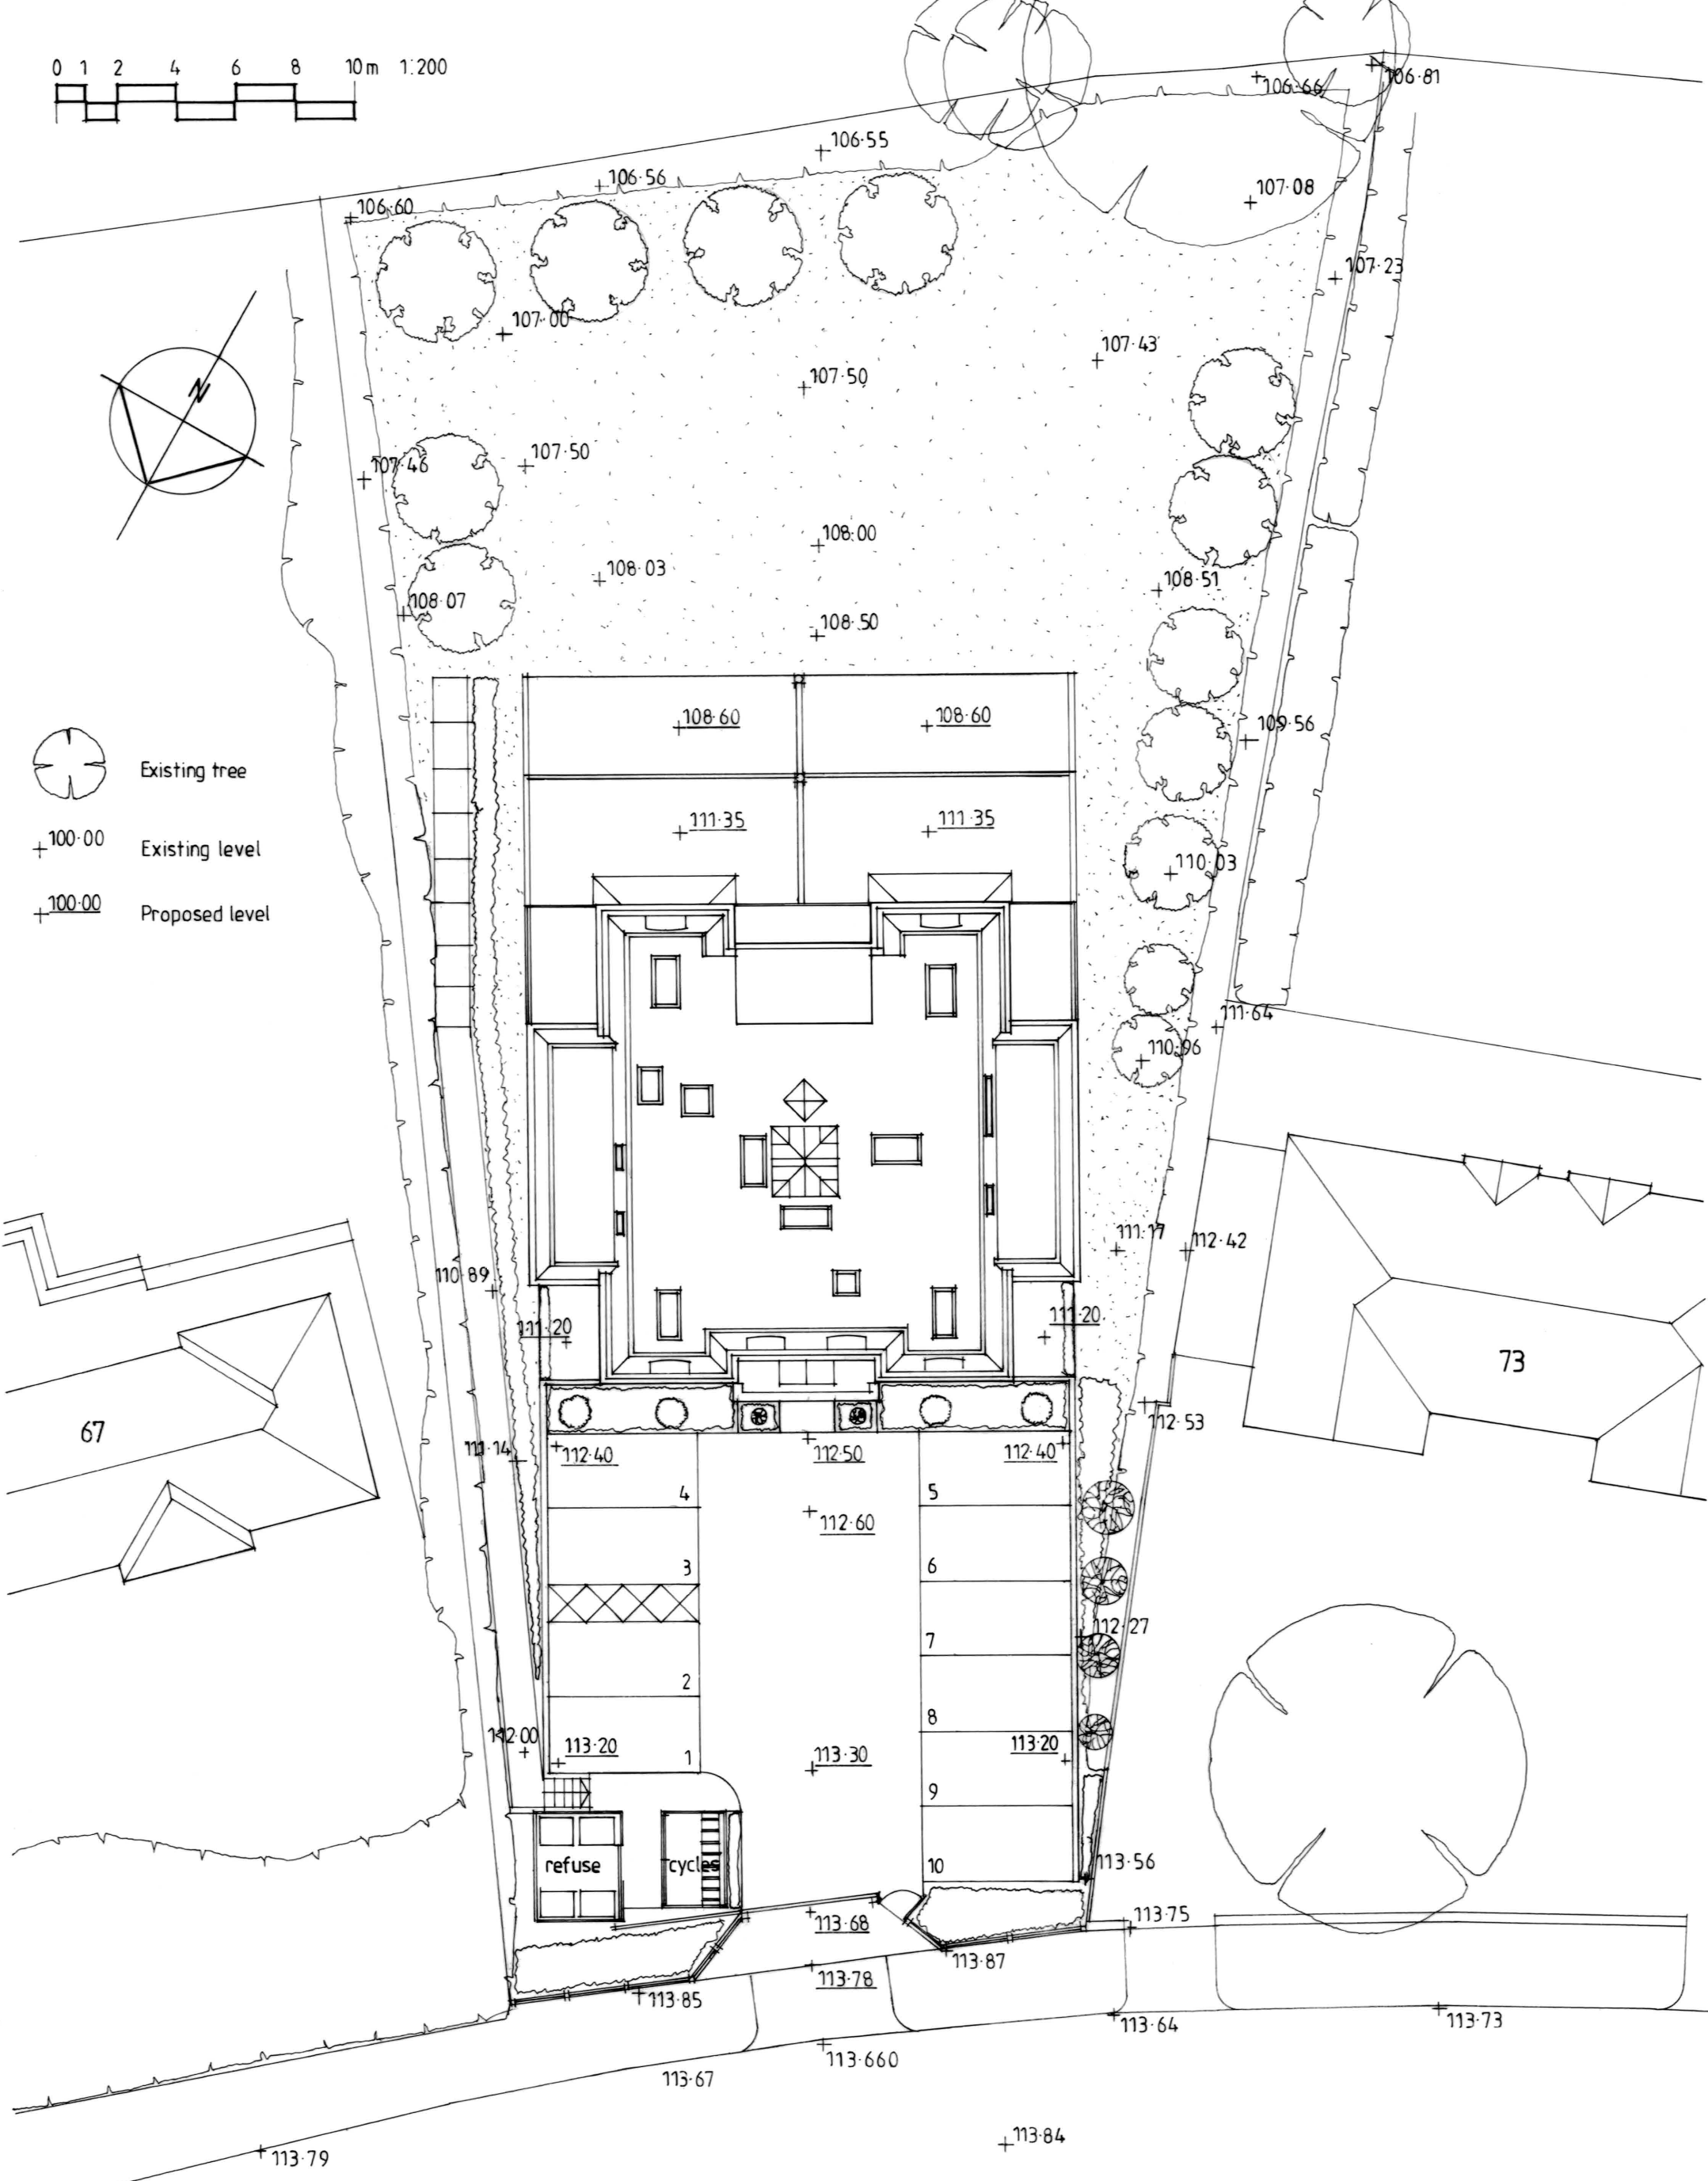

-  Existing tree
- +100.00 Existing level
- +100.00 Proposed level

CULVERDEN DOWN

TITLE 69-71 Culverden Down, Tunbridge Wells		
DRAWING Site Plan		
SCALE 1:200 @ A3	DATE May 2021	DRAWING No. CD.114 A