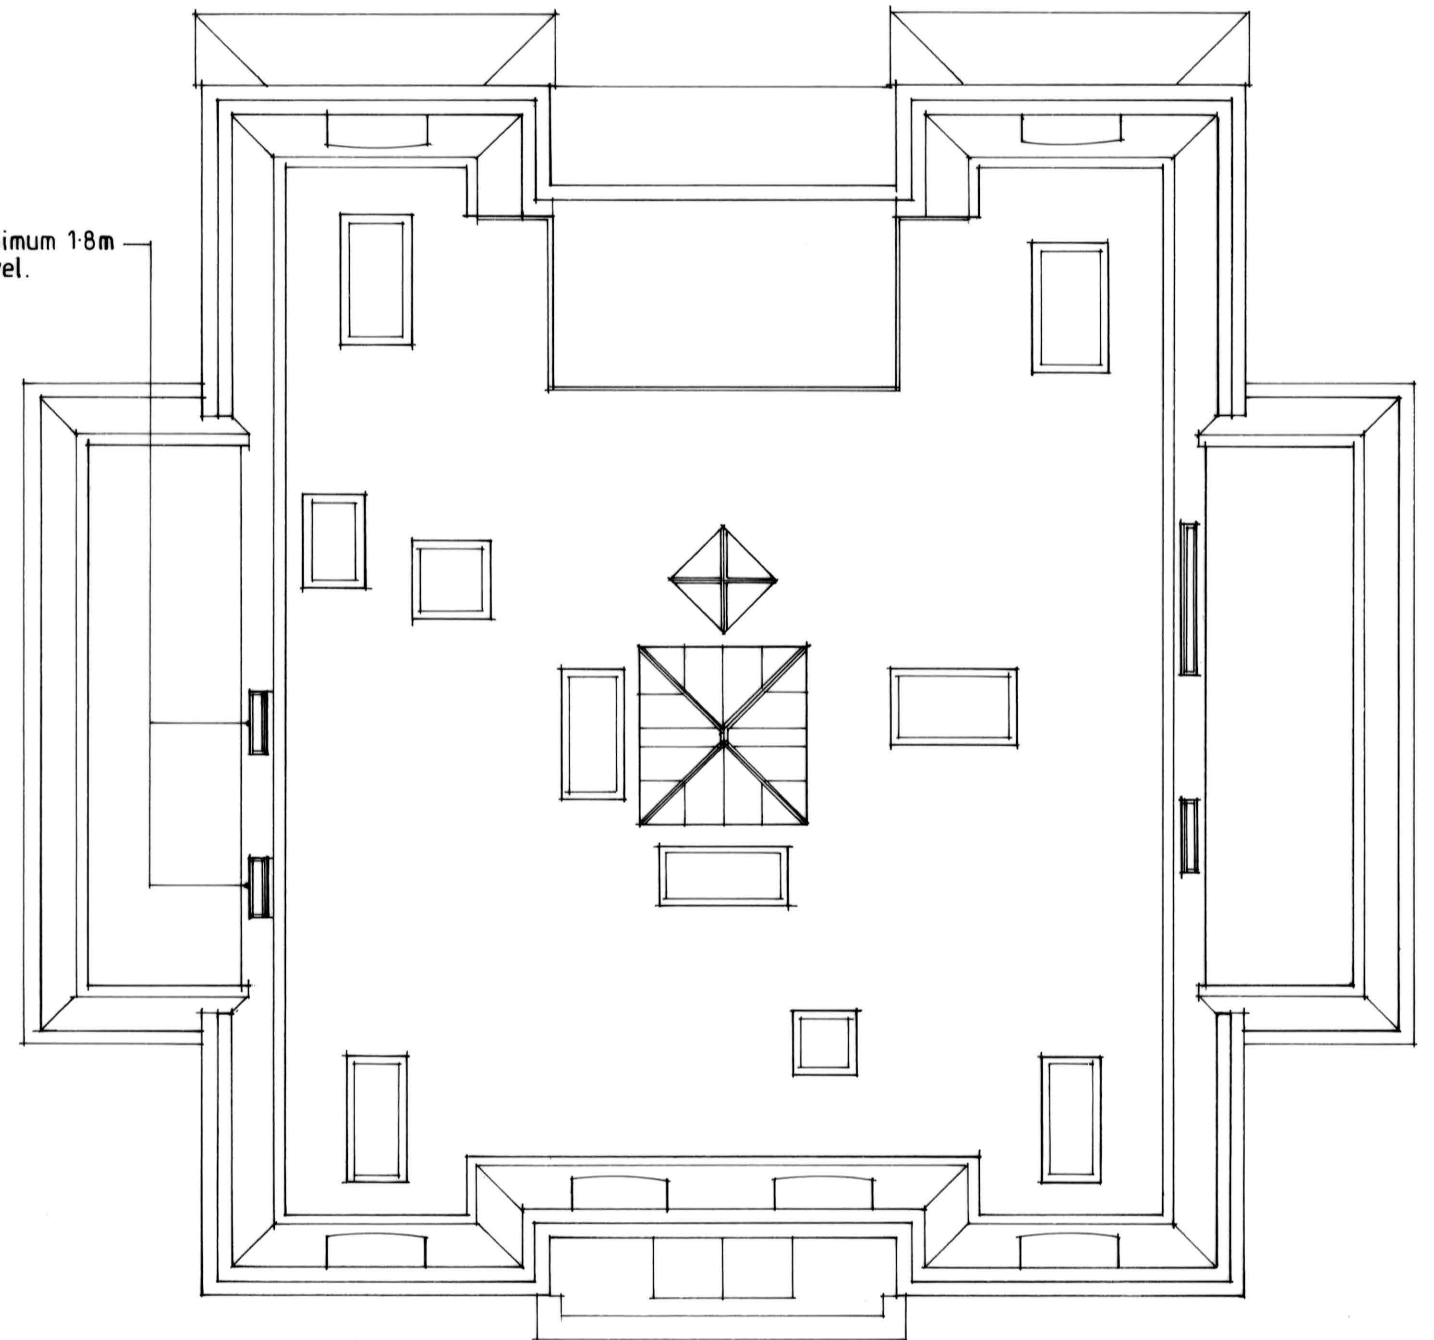

LEVEL 5

ROOF PLAN

TITLE		
69-71 Culverden Down, Tunbridge Wells		
DRAWING		
Level 5 and Roof Plan		
SCALE	DATE	DRAWING No.
1:100 @ A3	May 2021	CD.113