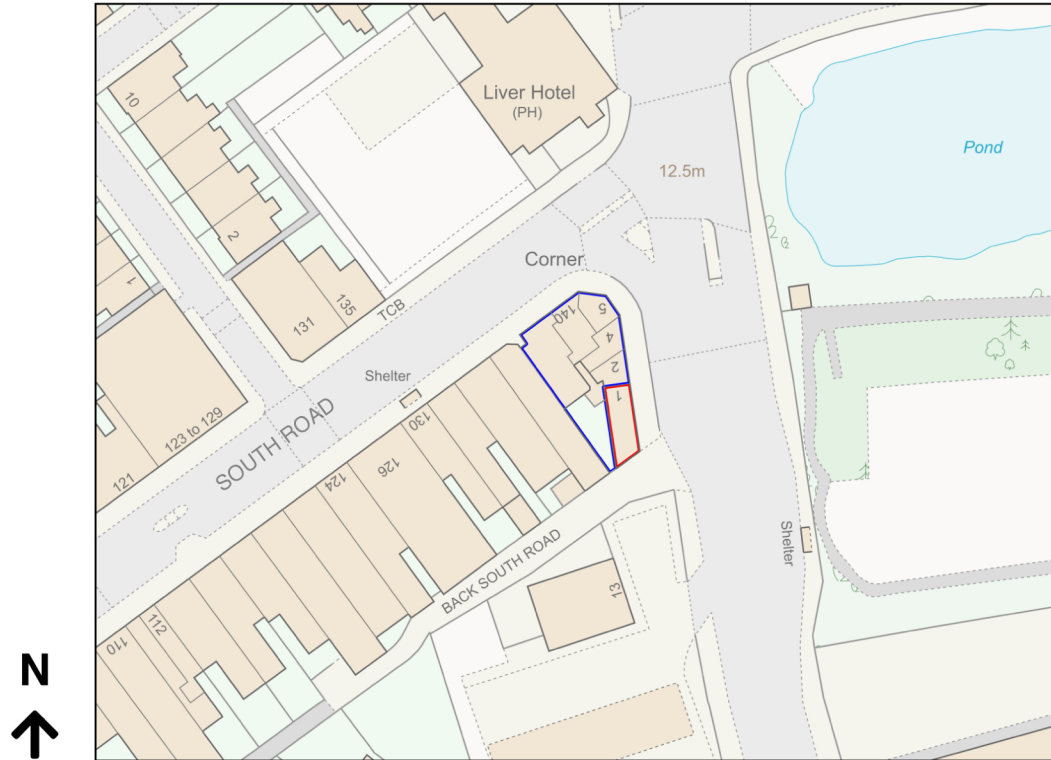

Location Plan

Site Address: 1, Cremona Corner, Crosby Road North, Waterloo, L22 0LH

Date Produced: 09-Nov-2023

Scale: 1:1250 @A4

Planning Portal Reference: PP-12573106v1