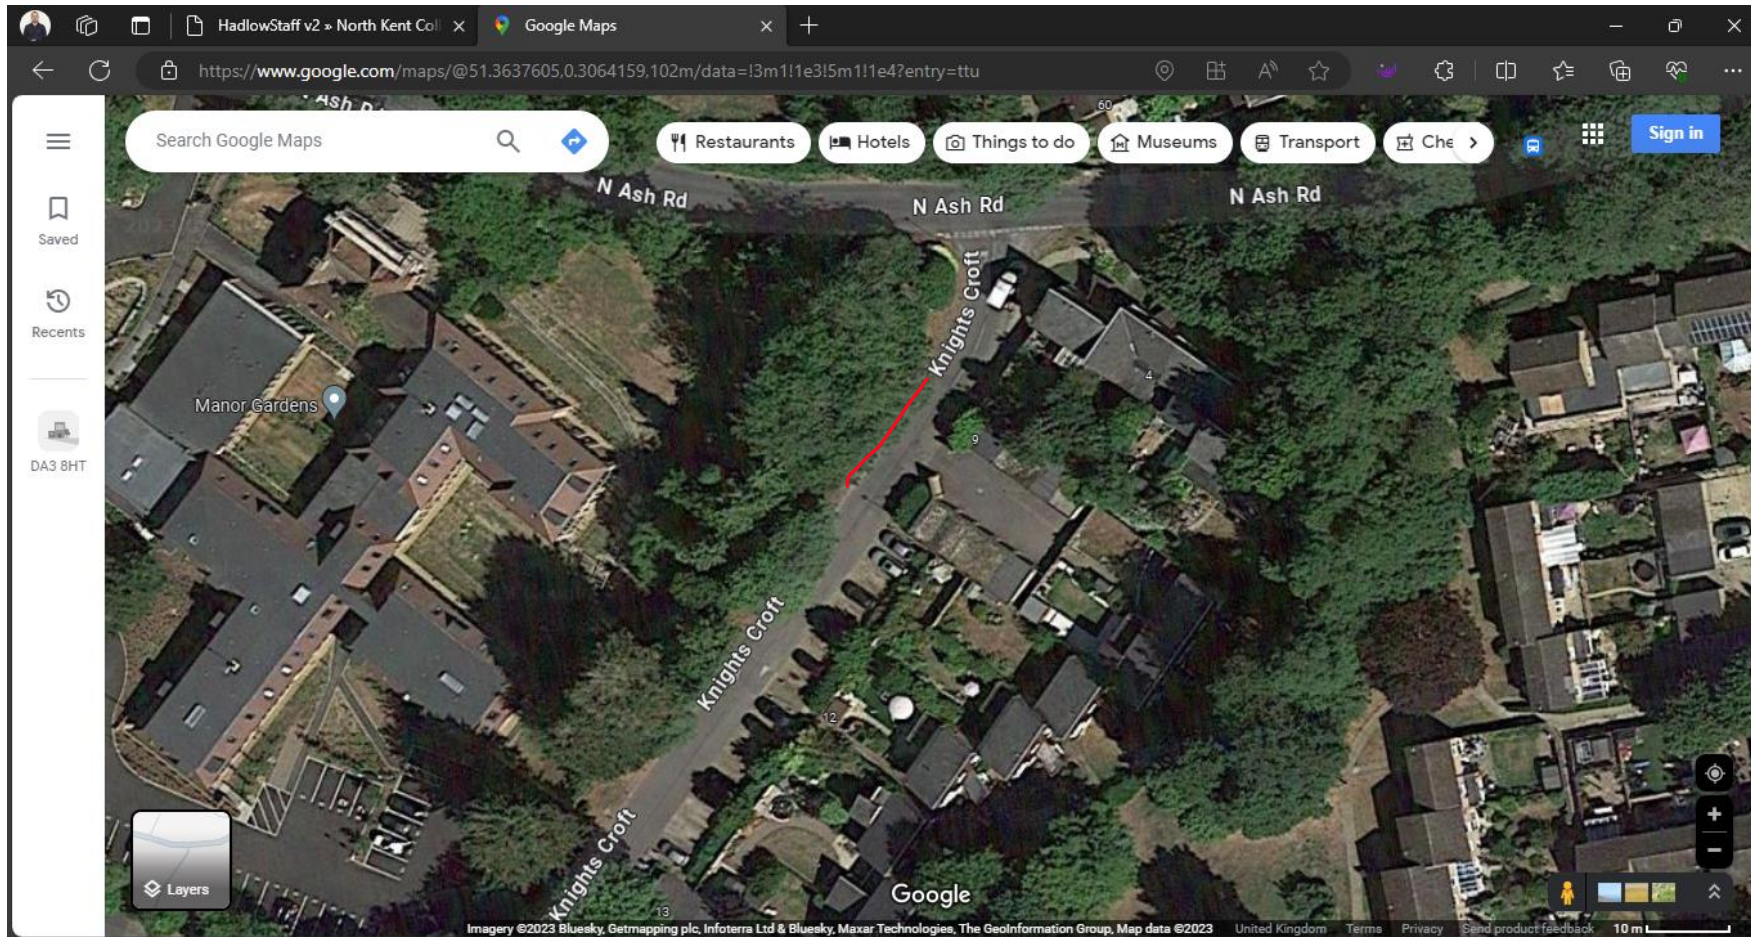

## Knights Croft Resident's society application

Underneath is a bird's eye view of the area DA3 8HT. The red line indicates the area where the trimming needs to take place. The trees in question are on the Manor garden's side of the fence and lean over on to Knights Croft.

## Knights Croft Resident's society application

Underneath are two photos one facing towards the entrance of North Ash Road and the other facing back away from the entrance. There are two red lines drawn roughly where the trees need to be trimmed as they have encroached onto the road.