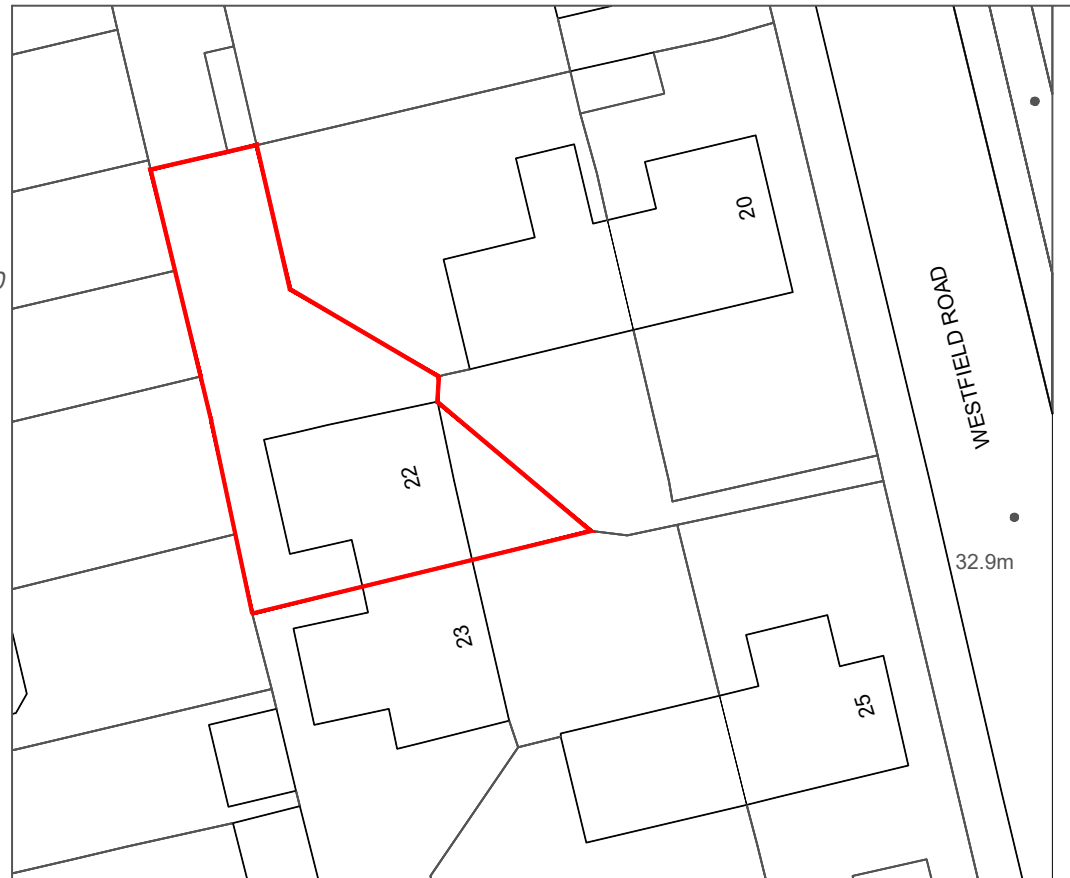

(c) Crown Copyright and Database Rights 2023 OS 100060020

Location Plan 1:1250

Project

22 Westfield Road
LONDON
W3 0AX

Client

Mr and Mrs White
22 Westfield Road
LONDON
W3 0AX

Drawing Title

SITE AND LOCATION PLAN

Scale	Drawn	Checked	Authorised
1:1250, 1:500@A4	-	-	-
		JAN 2021	-

Drawing Number	Rev
ST_23_22 Westfield Road_00	--