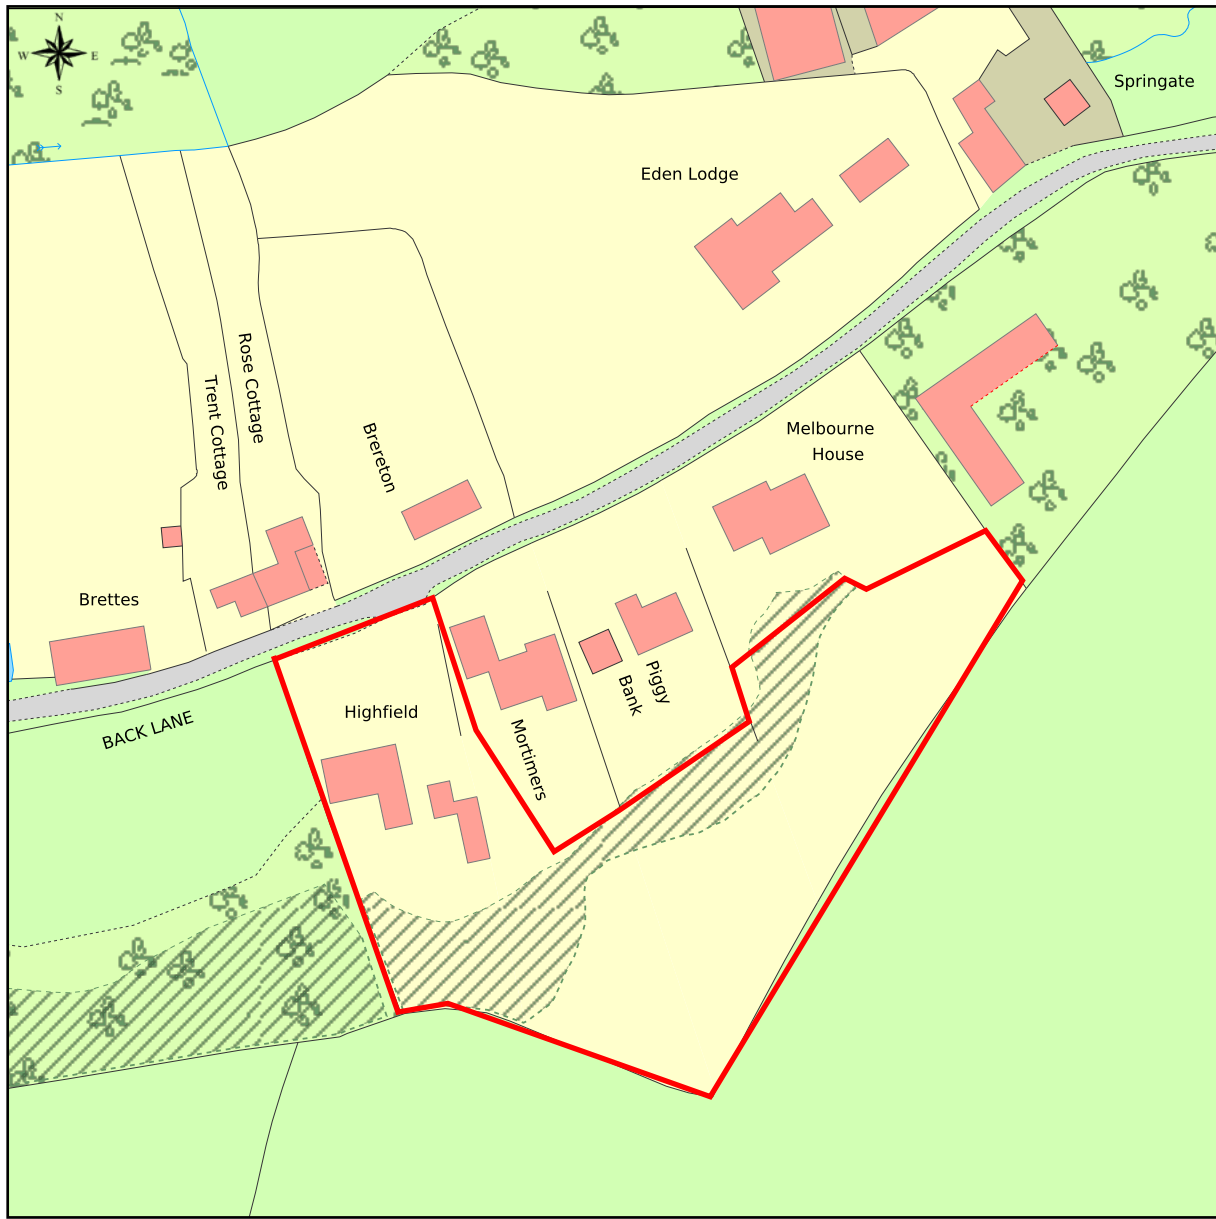

# Highfield, Back Lane, Monks Eleigh

This Plan includes the following Licensed Data: OS MasterMap Colour PDF Site Plan by the Ordnance Survey National Geographic Database and incorporating surveyed revision available at the date of production. Reproduction in whole or in part is prohibited without the prior permission of Ordnance Survey. The representation of a road, track or path is no evidence of a right of way. The representation of features as lines is no evidence of a property boundary. © Crown copyright. All rights reserved 2013. Licence number 0100031673

Scale: 1:1250, paper size: A4

Location plan

Showing boundaries of the property