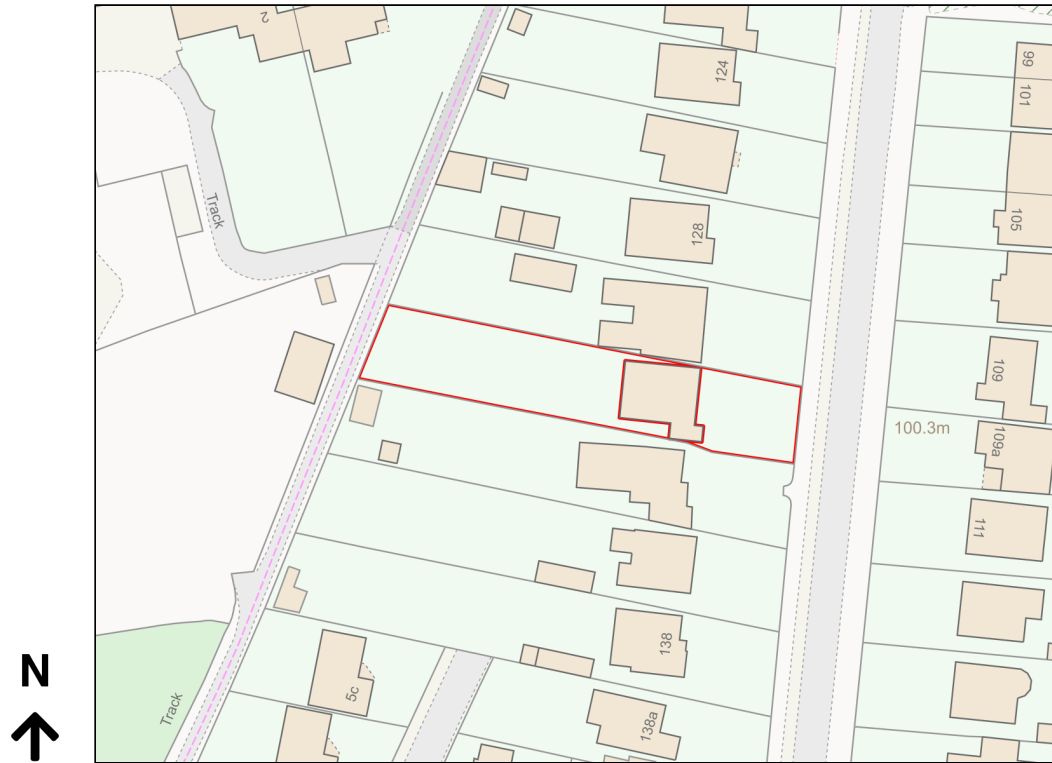

Location Plan

Site Address: 132, Old Kempshott Lane, Basingstoke, RG22 5EW

Date Produced: 05-Dec-2023

Scale: 1:1250 @A4

Planning Portal Reference: PP-12654702v1