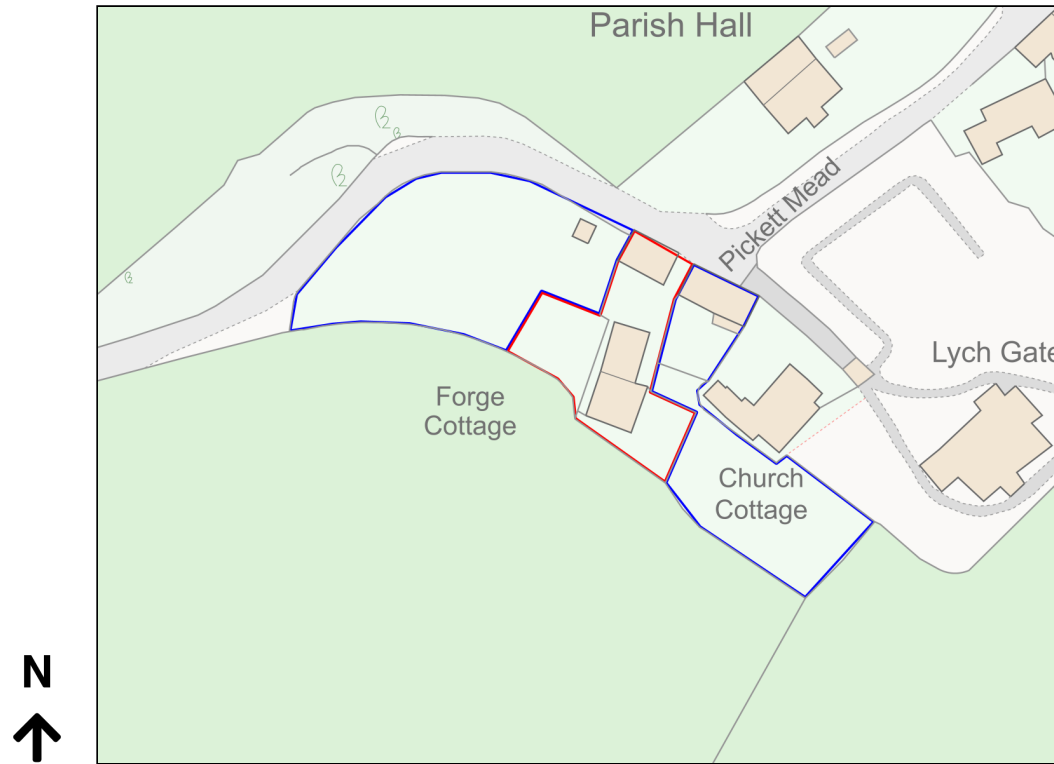

# Location Plan

Site Address: Forge Cottage, Road Past Farway Countryside Park, Southleigh, EX24 6JB

Date Produced: 07-Nov-2023

Scale: 1:1250 @A4

Planning Portal Reference: PP-12585696v1