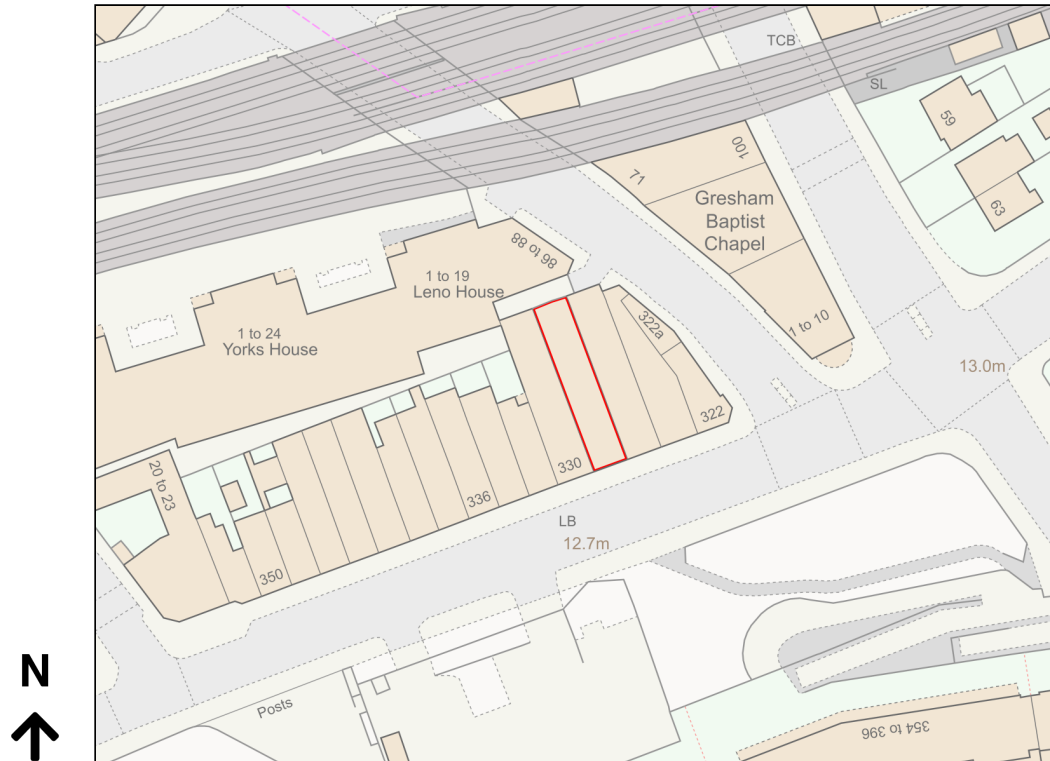

Location Plan

Site Address: Flat, 328, Coldharbour Lane, London, SW9 8QH

Date Produced: 21-Nov-2023

Scale: 1:1250 @A4

Planning Portal Reference: PP-12620429v1