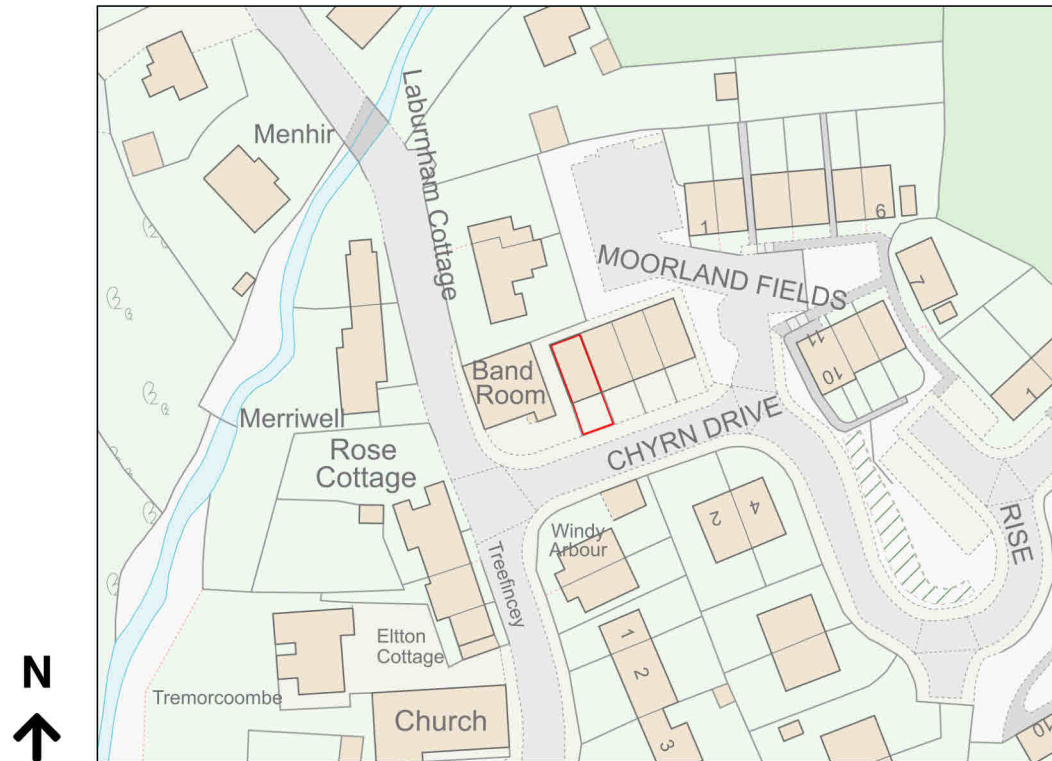

Location Plan

Site Address: 1, Chyrn Drive, St Breward, Bodmin, PL30 4LL

Date Produced: 14-Nov-2023

Scale: 1:1250 @A4

SK:2023:104/00/LP

Planning Portal Reference: PP-12507092v2