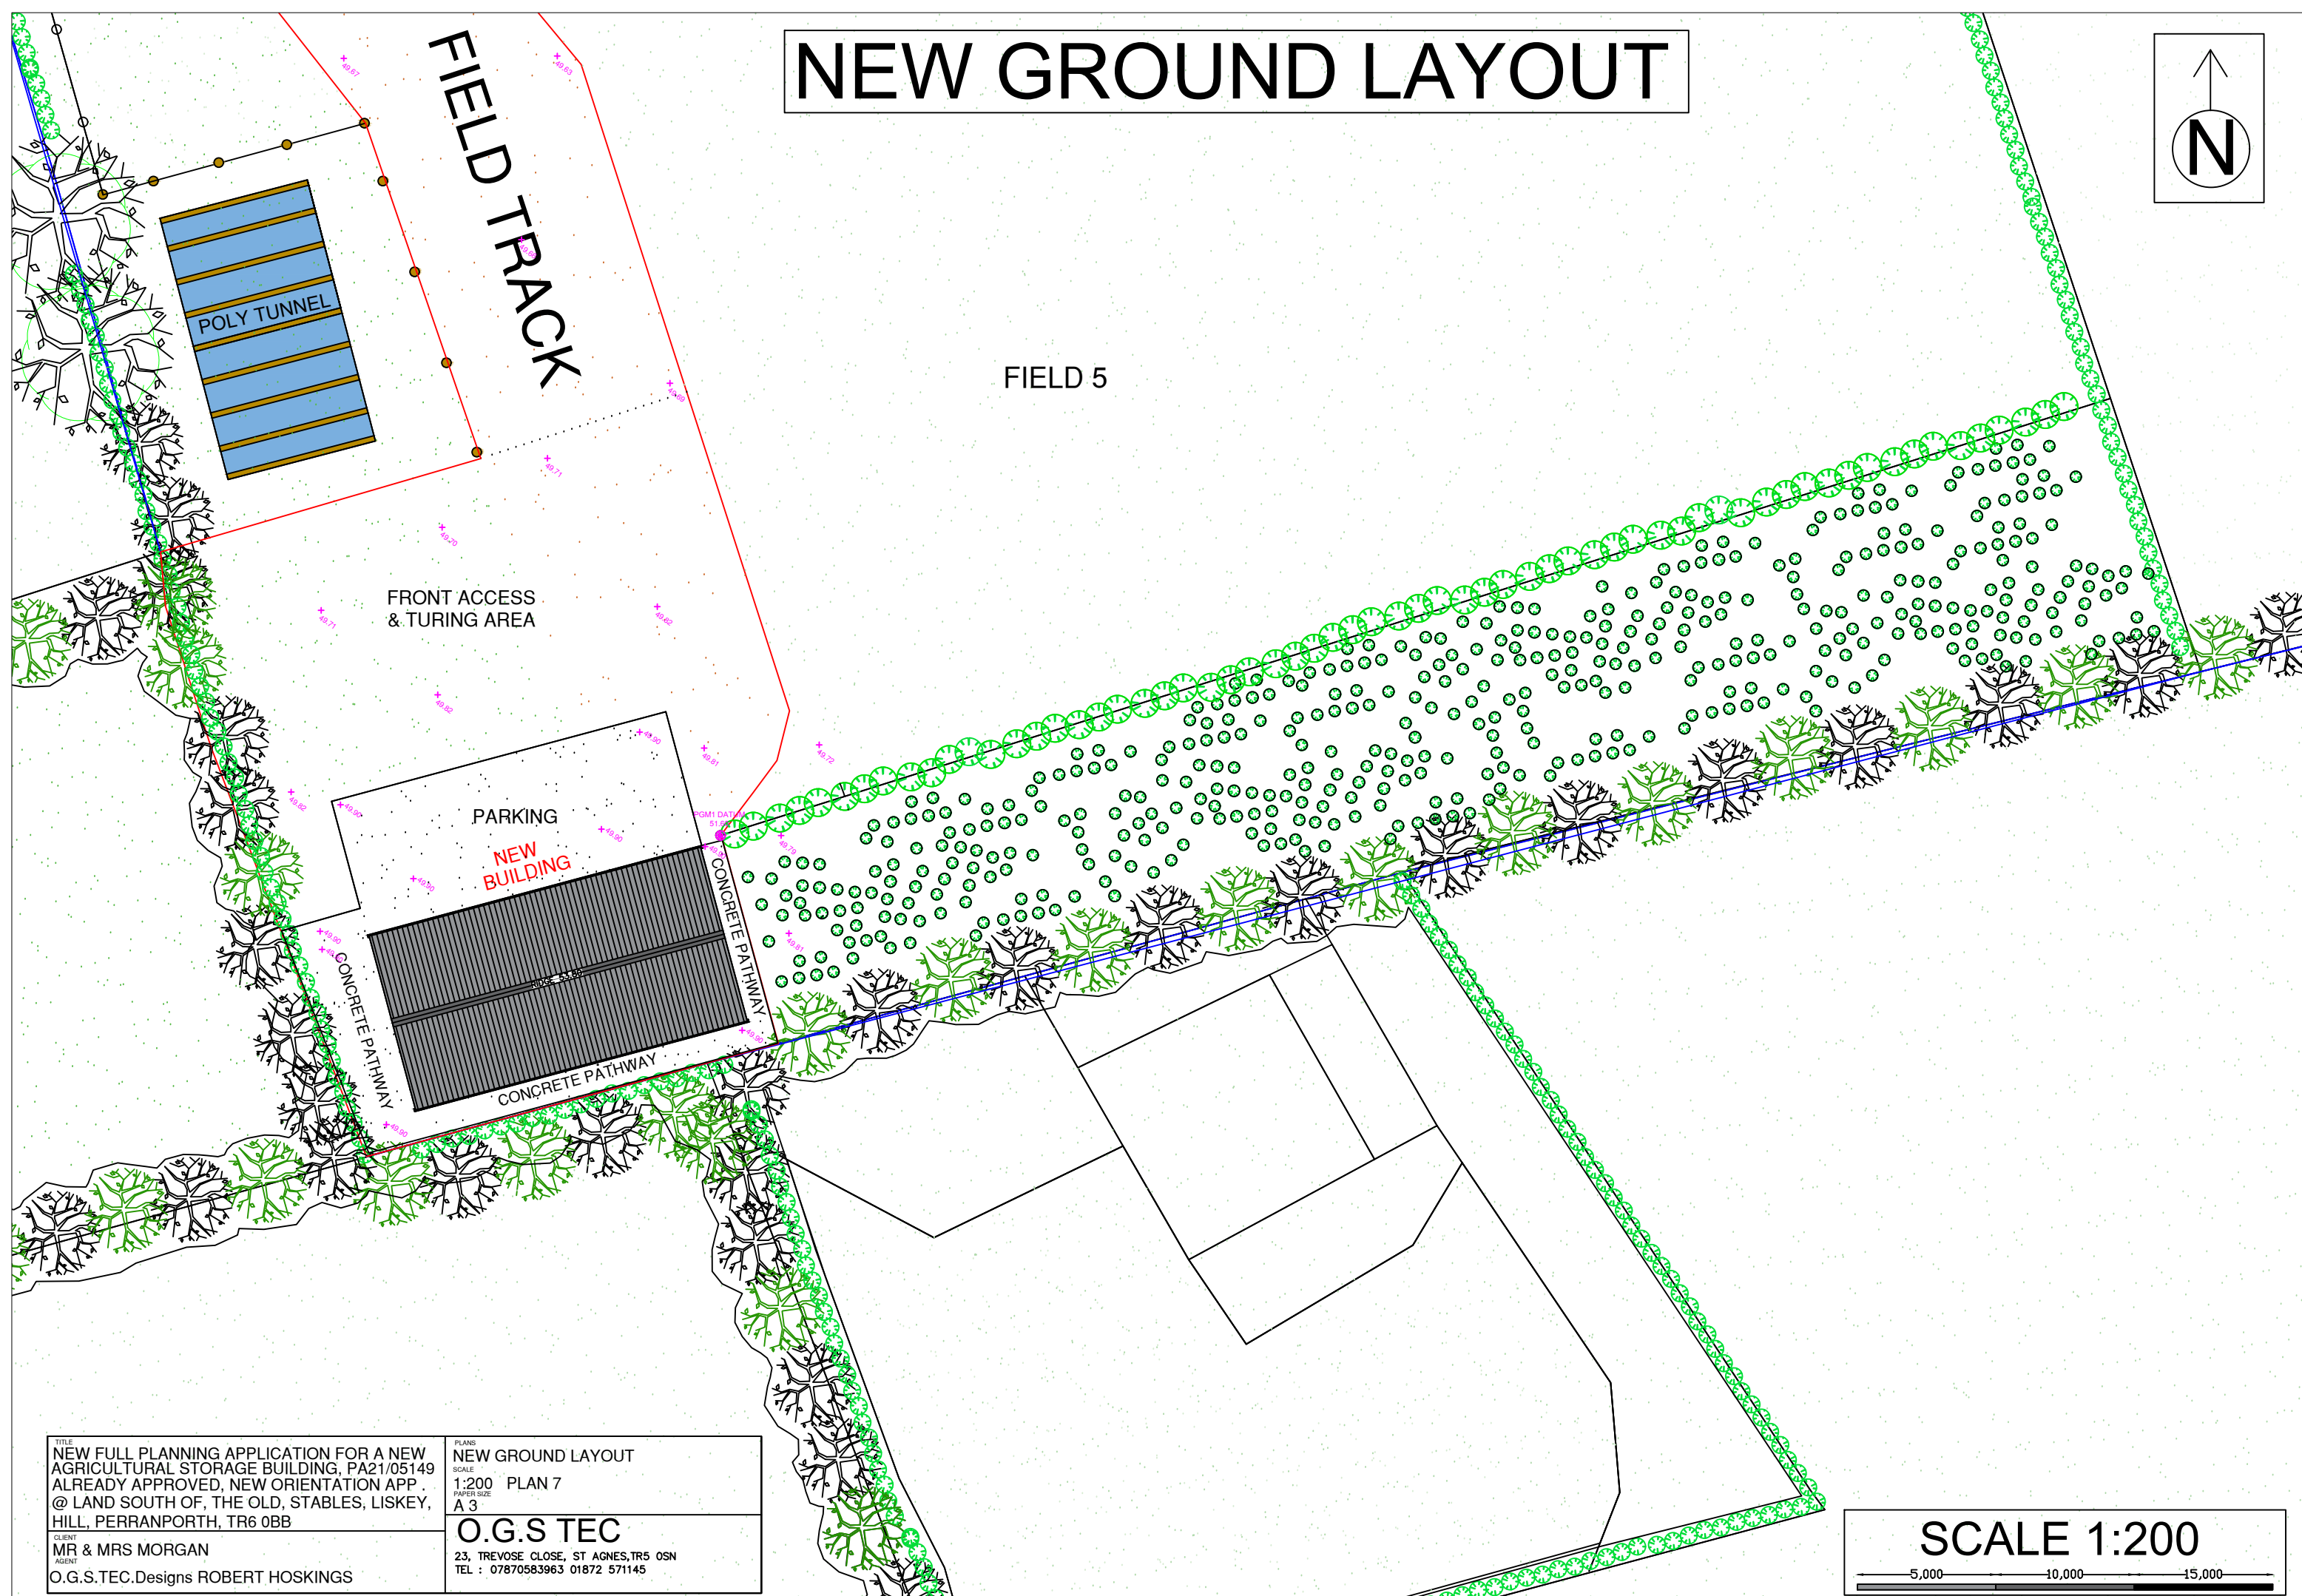

NEW GROUND LAYOUT

<p>TITLE NEW FULL PLANNING APPLICATION FOR A NEW AGRICULTURAL STORAGE BUILDING, PA21/05149 ALREADY APPROVED, NEW ORIENTATION APP. @ LAND SOUTH OF, THE OLD, STABLES, LISKEY, HILL, PERRANPORTH, TR6 0BB</p>	<p>PLANS NEW GROUND LAYOUT SCALE 1:200 PLAN 7 PAPER SIZE A 3</p>
<p>CLIENT MR & MRS MORGAN AGENT O.G.S.TEC.Designs ROBERT HOSKINGS</p>	<p>O.G.S TEC 23, TREVISE CLOSE, ST AGNES, TR5 0SN TEL : 07870583963 01872 571145</p>

SCALE 1:200