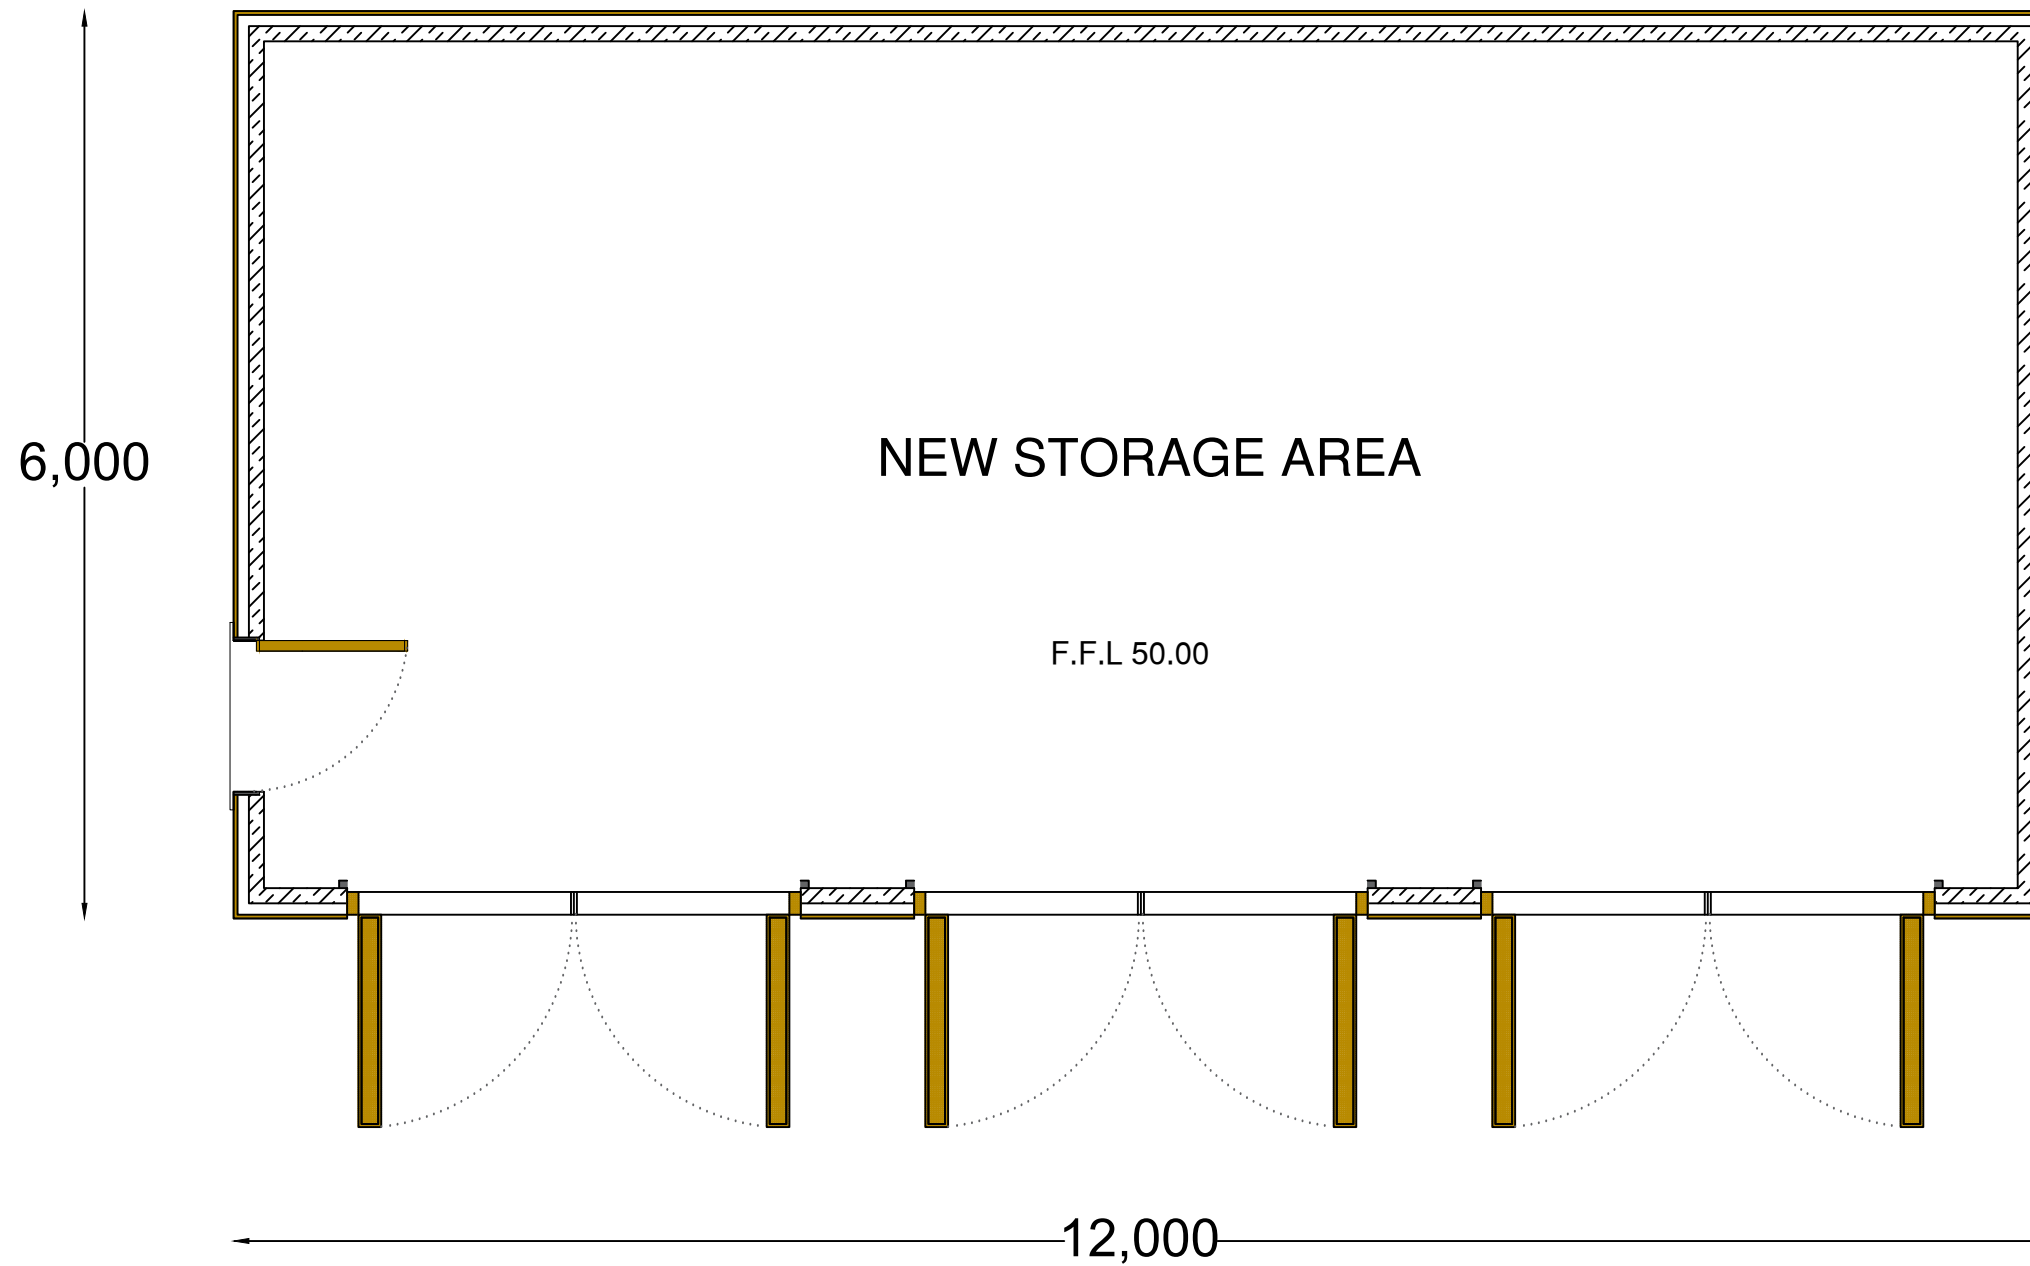

NEW FLOOR LAYOUT PLAN

<small>TITLE</small> NEW FULL PLANNING APPLICATION FOR A NEW AGRICULTURAL STORAGE BUILDING, PA21/05149 ALREADY APPROVED, NEW ORIENTATION APP . @ LAND SOUTH OF, THE OLD, STABLES, LISKEY, HILL, PERRANPORTH, TR6 0BB	<small>PLANS</small> NEW FLOOR LAYOUT PLAN <small>SCALE</small> 1:50 PLAN 4 <small>PAPER SIZE</small> A 3
<small>CLIENT</small> MR & MRS MORGAN <small>AGENT</small> O.G.S.TEC.Designs ROBERT HOSKINGS	O.G.S TEC 23, TREVOSE CLOSE, ST AGNES,TR5 OSN TEL : 07870583963 01872 571145