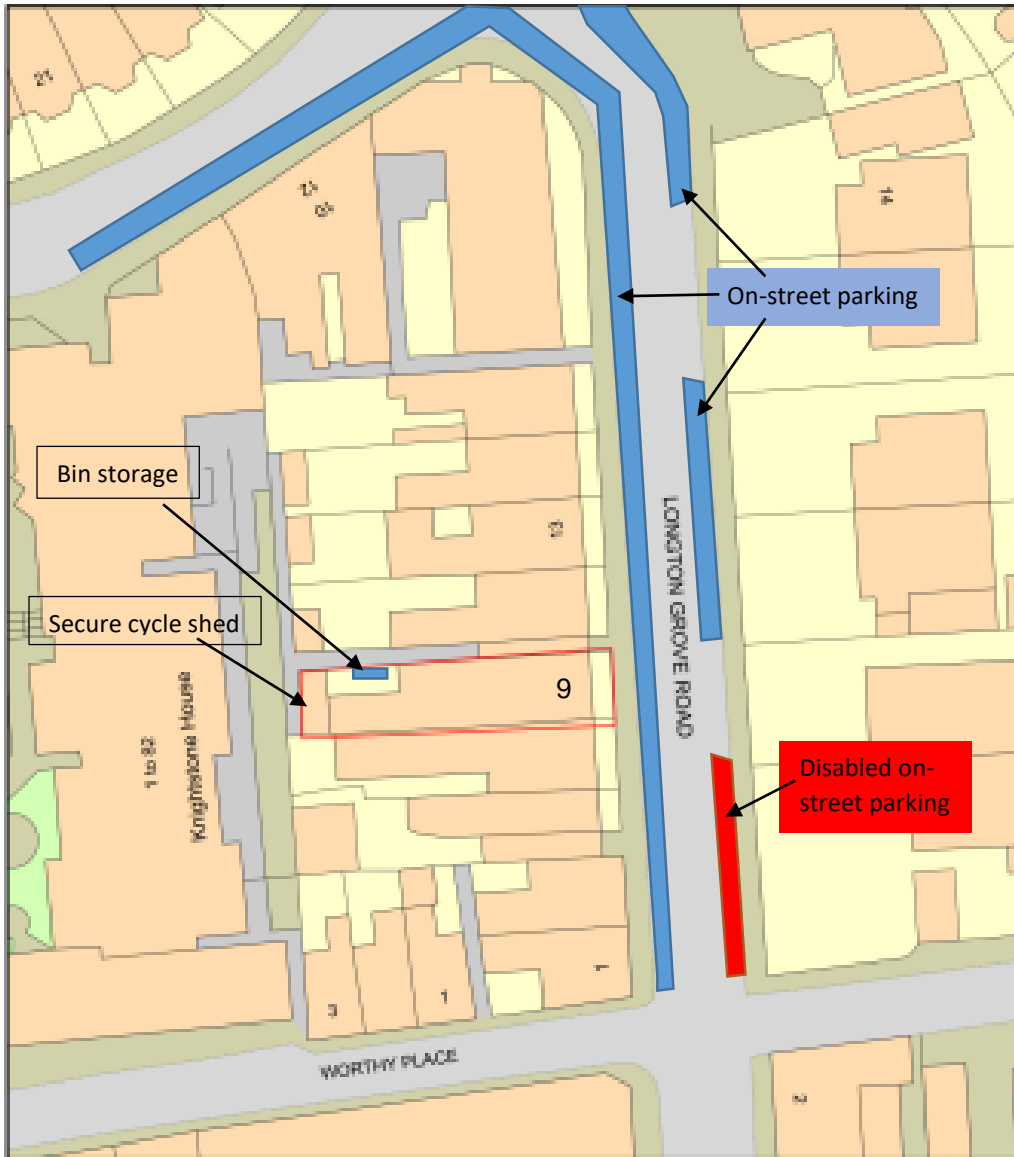

Site Plan

Plan Produced for: Luke
Date Produced: 26 Jun 2023
Plan Reference Number: TORCM23/01/13455401
Scale: 1:500 @ A4