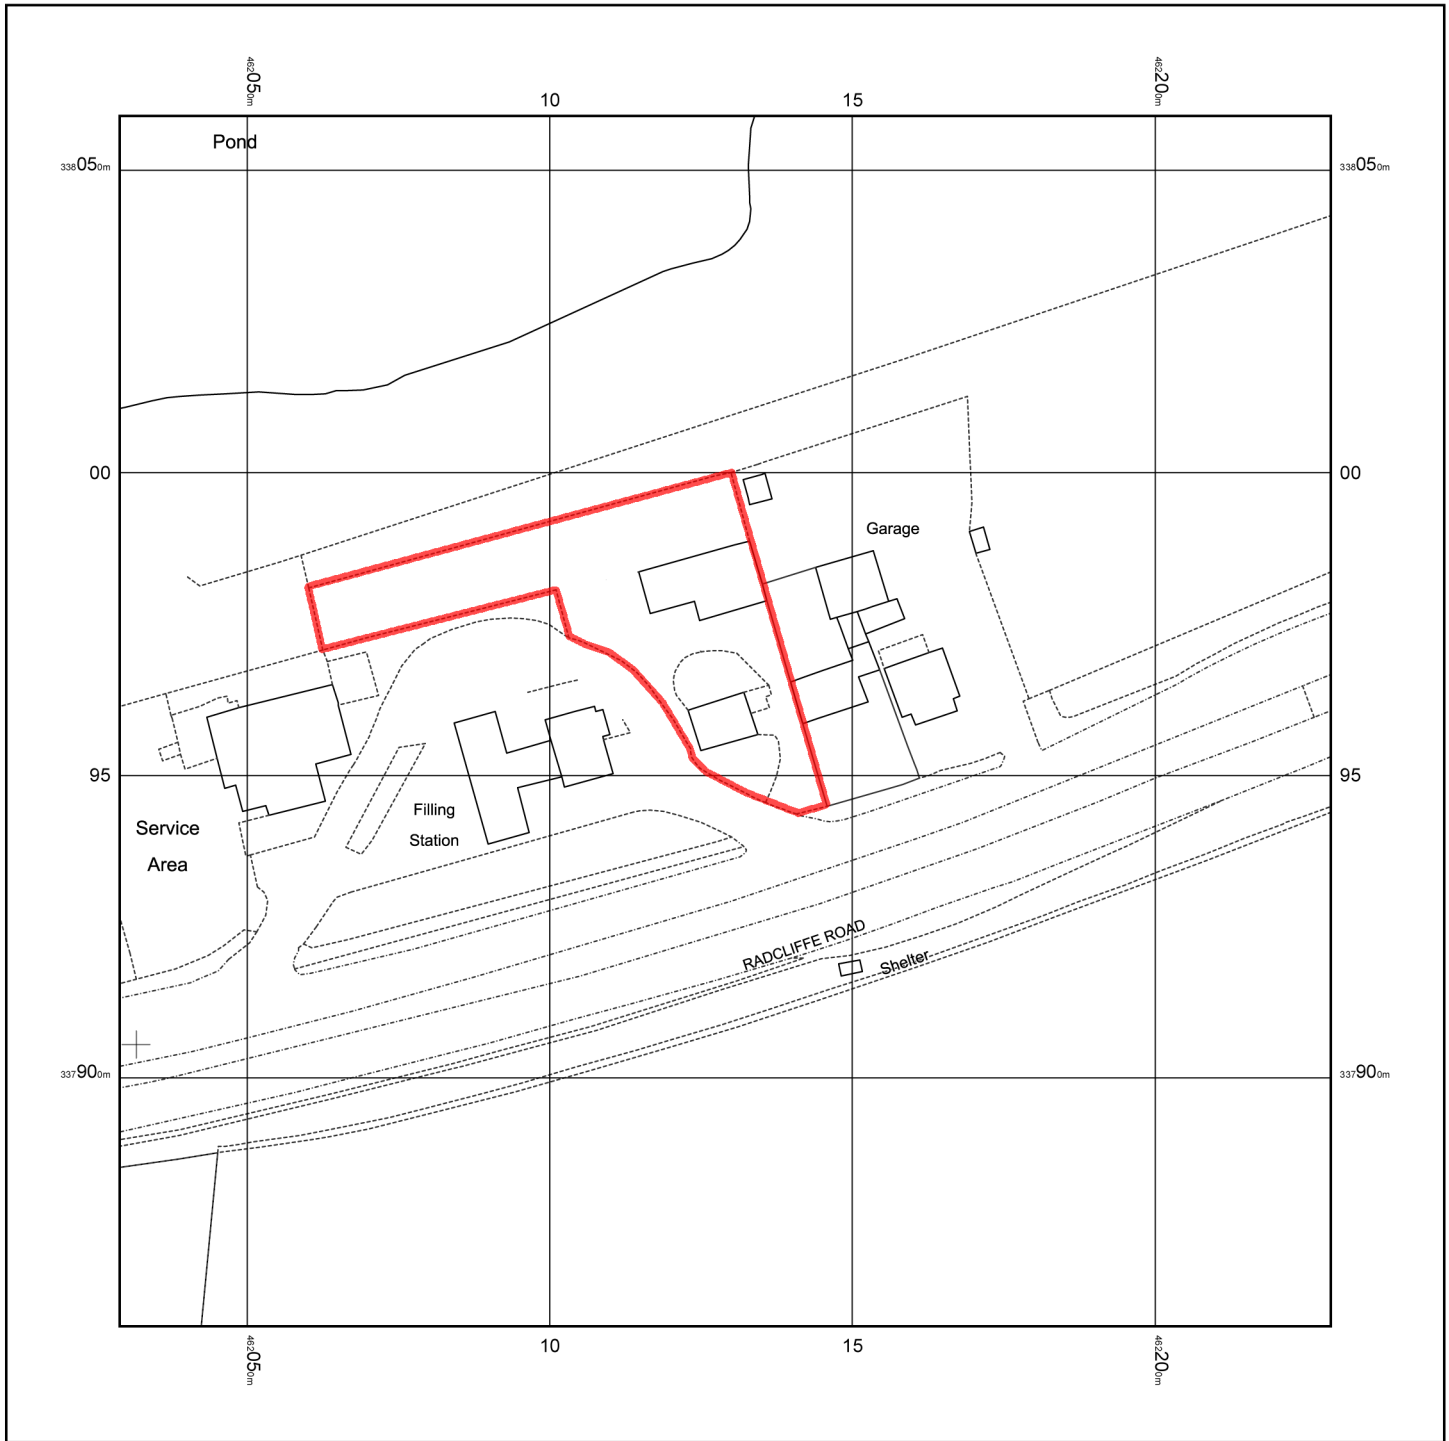

North

0m 1cm = 12.5m 62.5m

Scale 1:1250

© Crown copyright and database rights 2021 Ordnance Survey 100048957. The representation of road, track or path is no evidence of a boundary or right of way. The representation of features as lines is no evidence of a property boundary.

Supplied by: www.ukmapcentre.com
 Serial No: 207774
 Centre Coordinates: 462129,337959
 Production Date: 13/03/2021 13:48:13

SPRINGFIELDS
Location plan
 Scale - 1:1250@A4
MDRR.A4.OS1.01

msa
msa.mark@gmail.com
 07753 642163

Do not scale, check all dimensions on site.
 Based on survey by others.