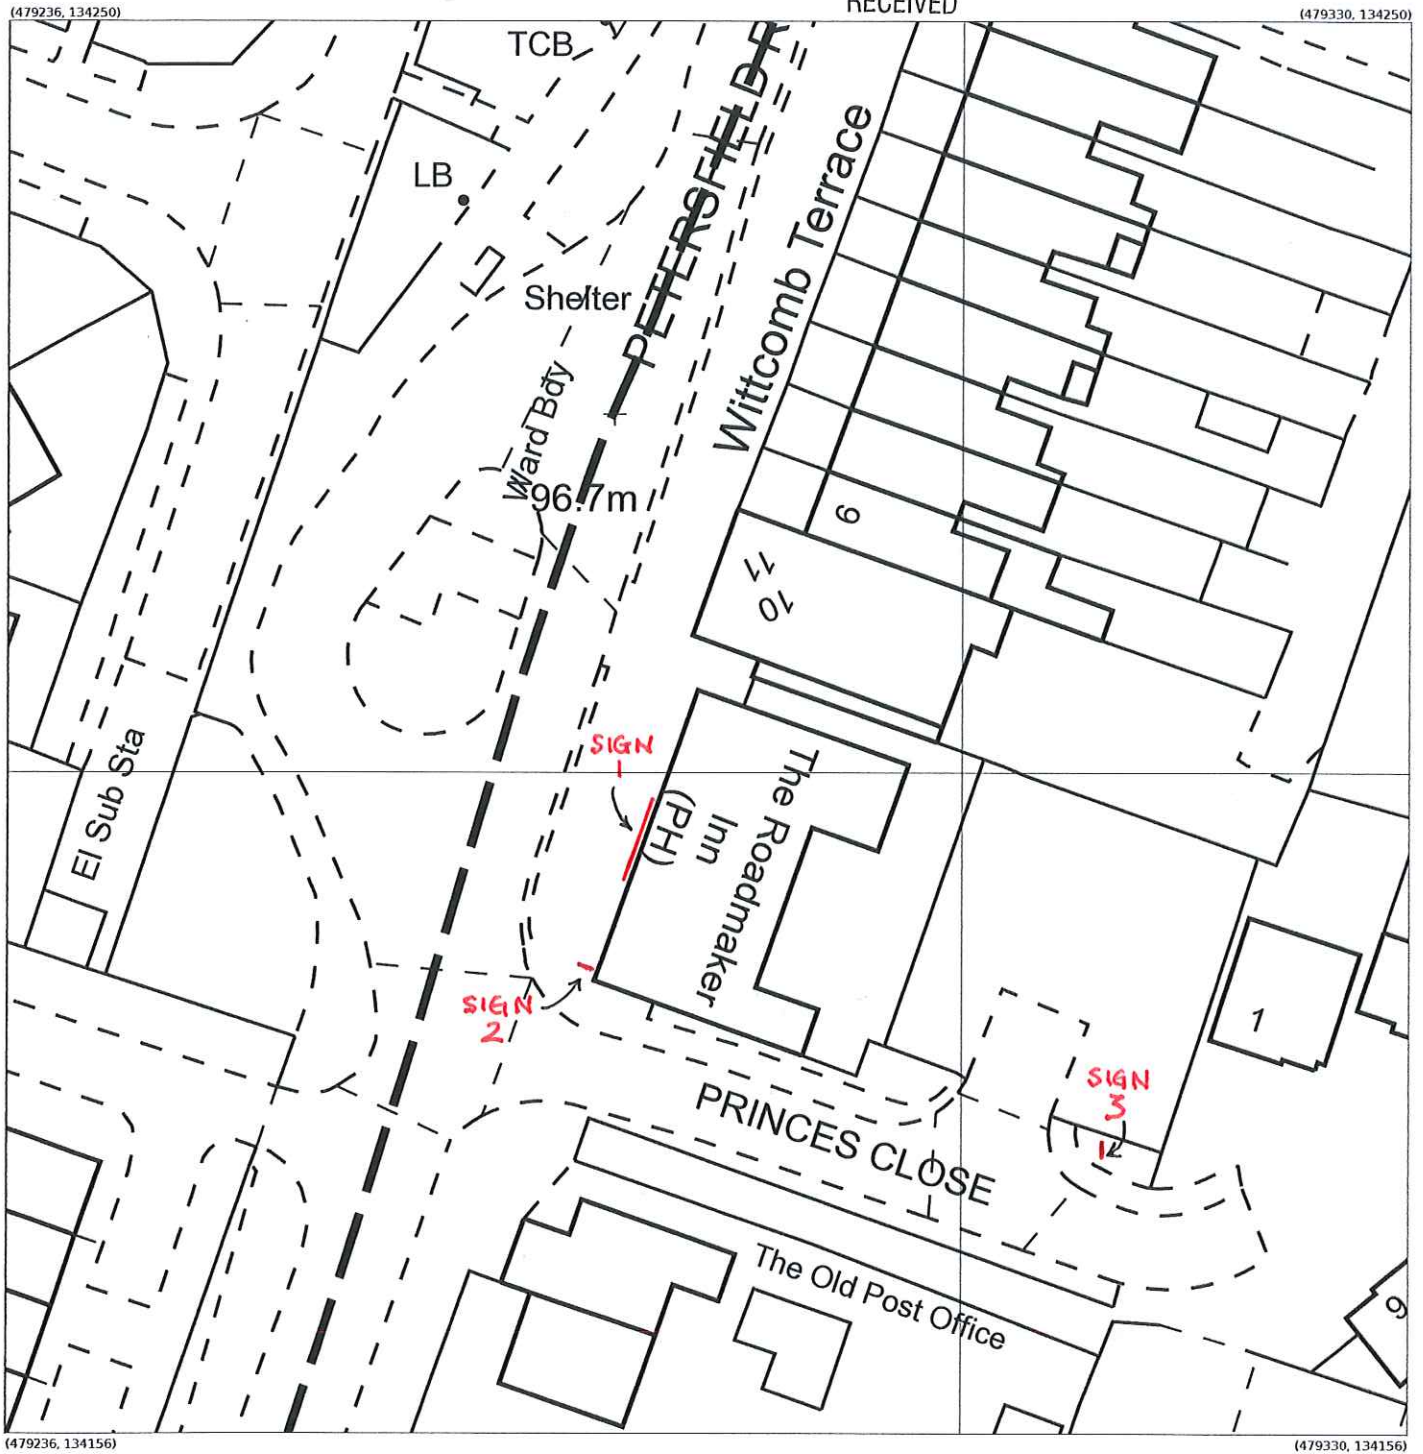

20 NOV 2023

RECEIVED

Produced 23 Mar 2018 from the Ordnance Survey MasterMap (Topography) Database and incorporating surveyed revision available at this date.

The representation of a road, track or path is no evidence of a right of way. The representation of features as lines is no evidence of a property boundary.

The Roadmaker Inn, Petersfield Rd,  
Whitehill, Bordon  
GU35 9BT

Supplied by: Latitude Mapping Ltd  
Licence: © Crown Copyright and  
database rights 2018 OS 100038864  
Reference: OI214375  
Centre coordinates: 479283 134203