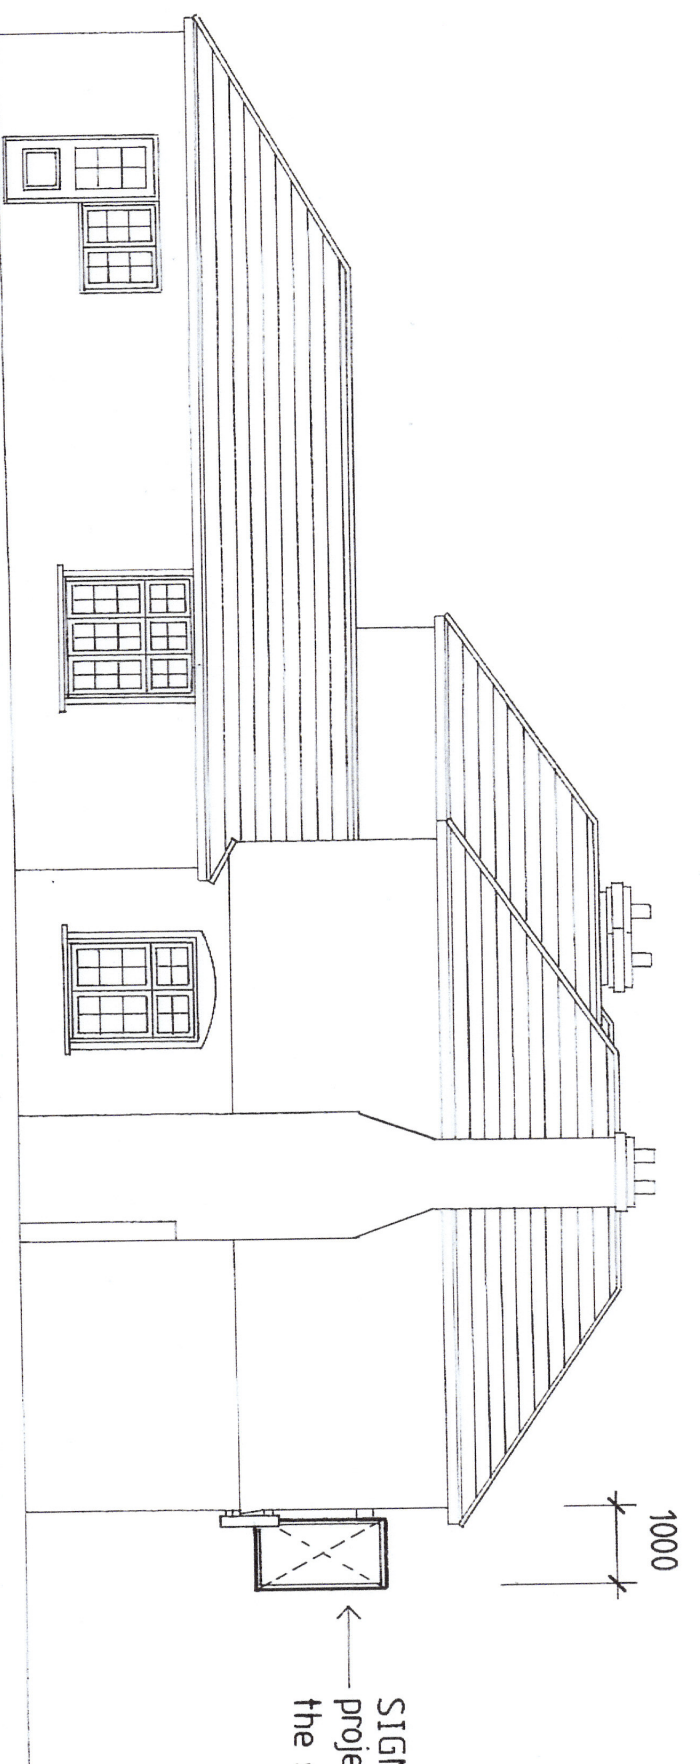

THE ROADMAKER INN, PETERSFIELD ROAD,
 WHITEHILL, BORDON, HAMPSHIRE, GU35 9BT

Elevations

November 2023 1:100 scale (A2) Drawing 01

MARTIN BURNS DESIGN
 Glenade, Hempenvale Lane, Hasley Down, Hampshire, GU35 8JA
 Telephone: 01428 712288
 E-mail: martinburns@martinburns.com

North

South