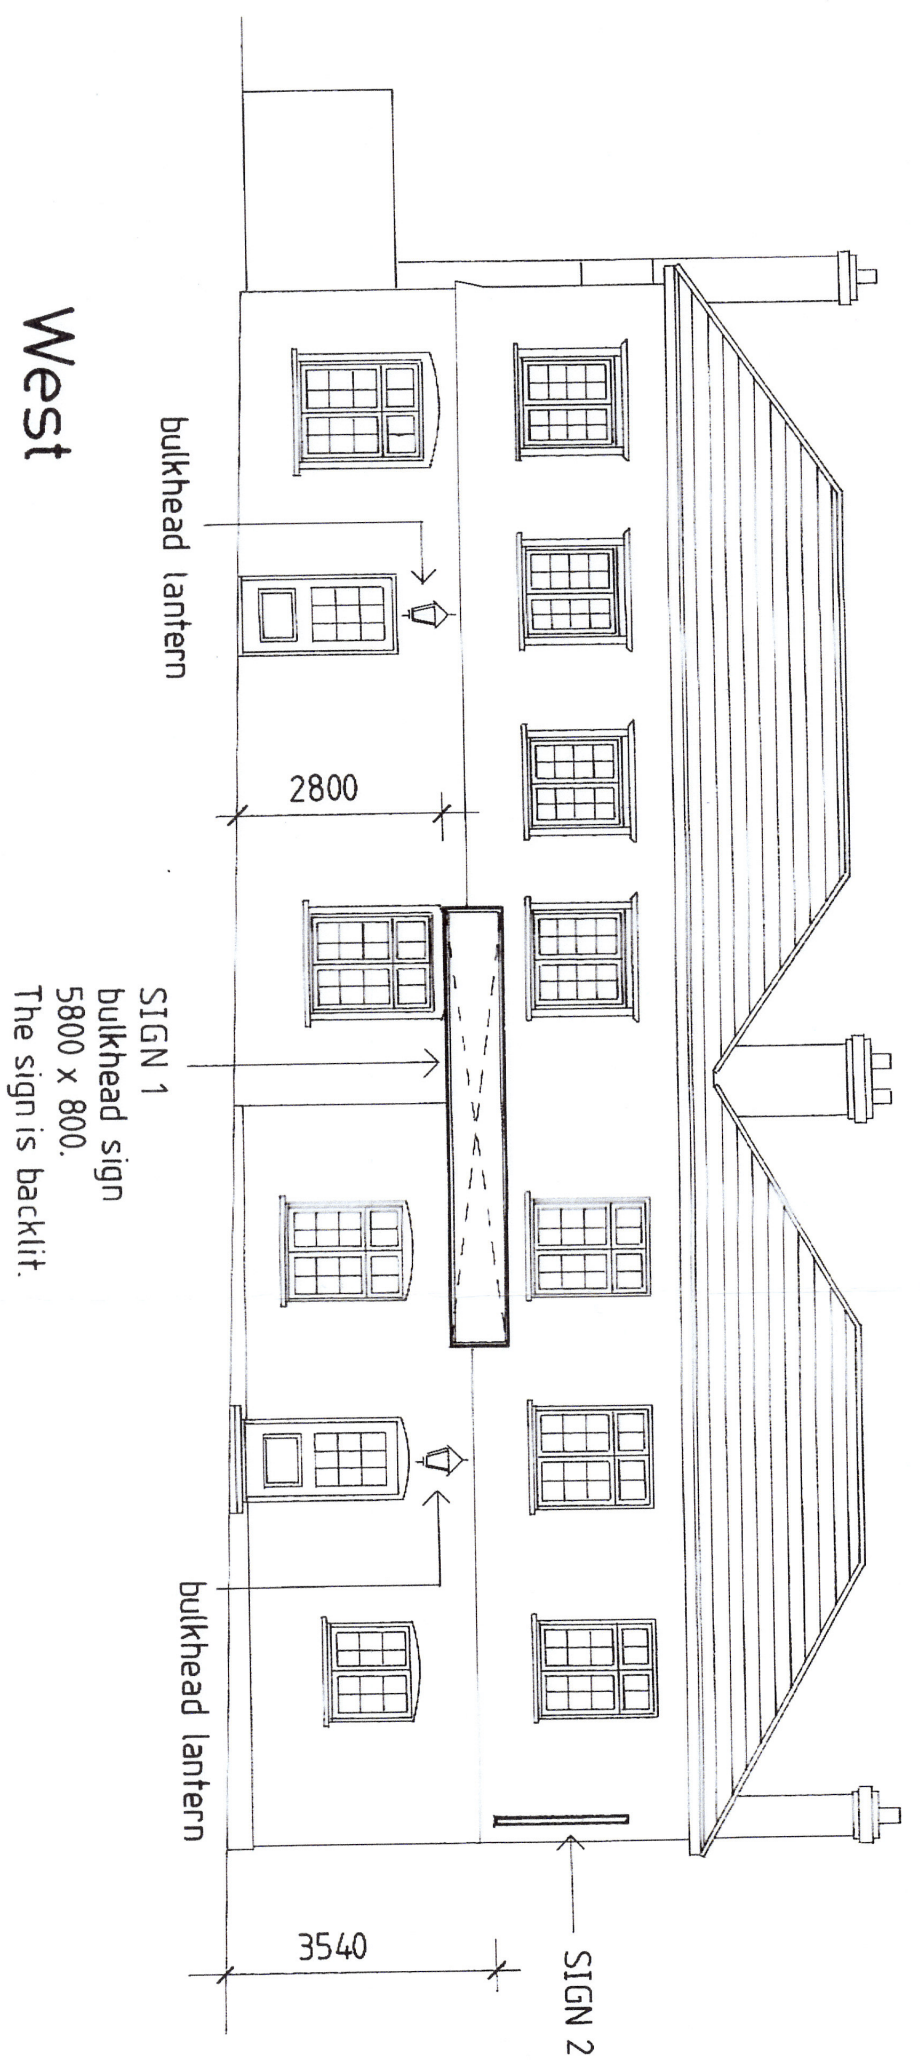

THE ROADMAKER INN, PETERSFIELD ROAD,
 WHITEHILL, BORDON, HAMPSHIRE, GU35 9BT

Elevations

November 2023 1:100 scale (A2) Drawing 01

MARTIN BURNS DESIGN
 Glenade, Hempenvale Lane, Hasley Down, Hampshire, GU35 8JA
 Telephone: 01428 712288
 E-mail: martinburns@martinburns.com

North

South