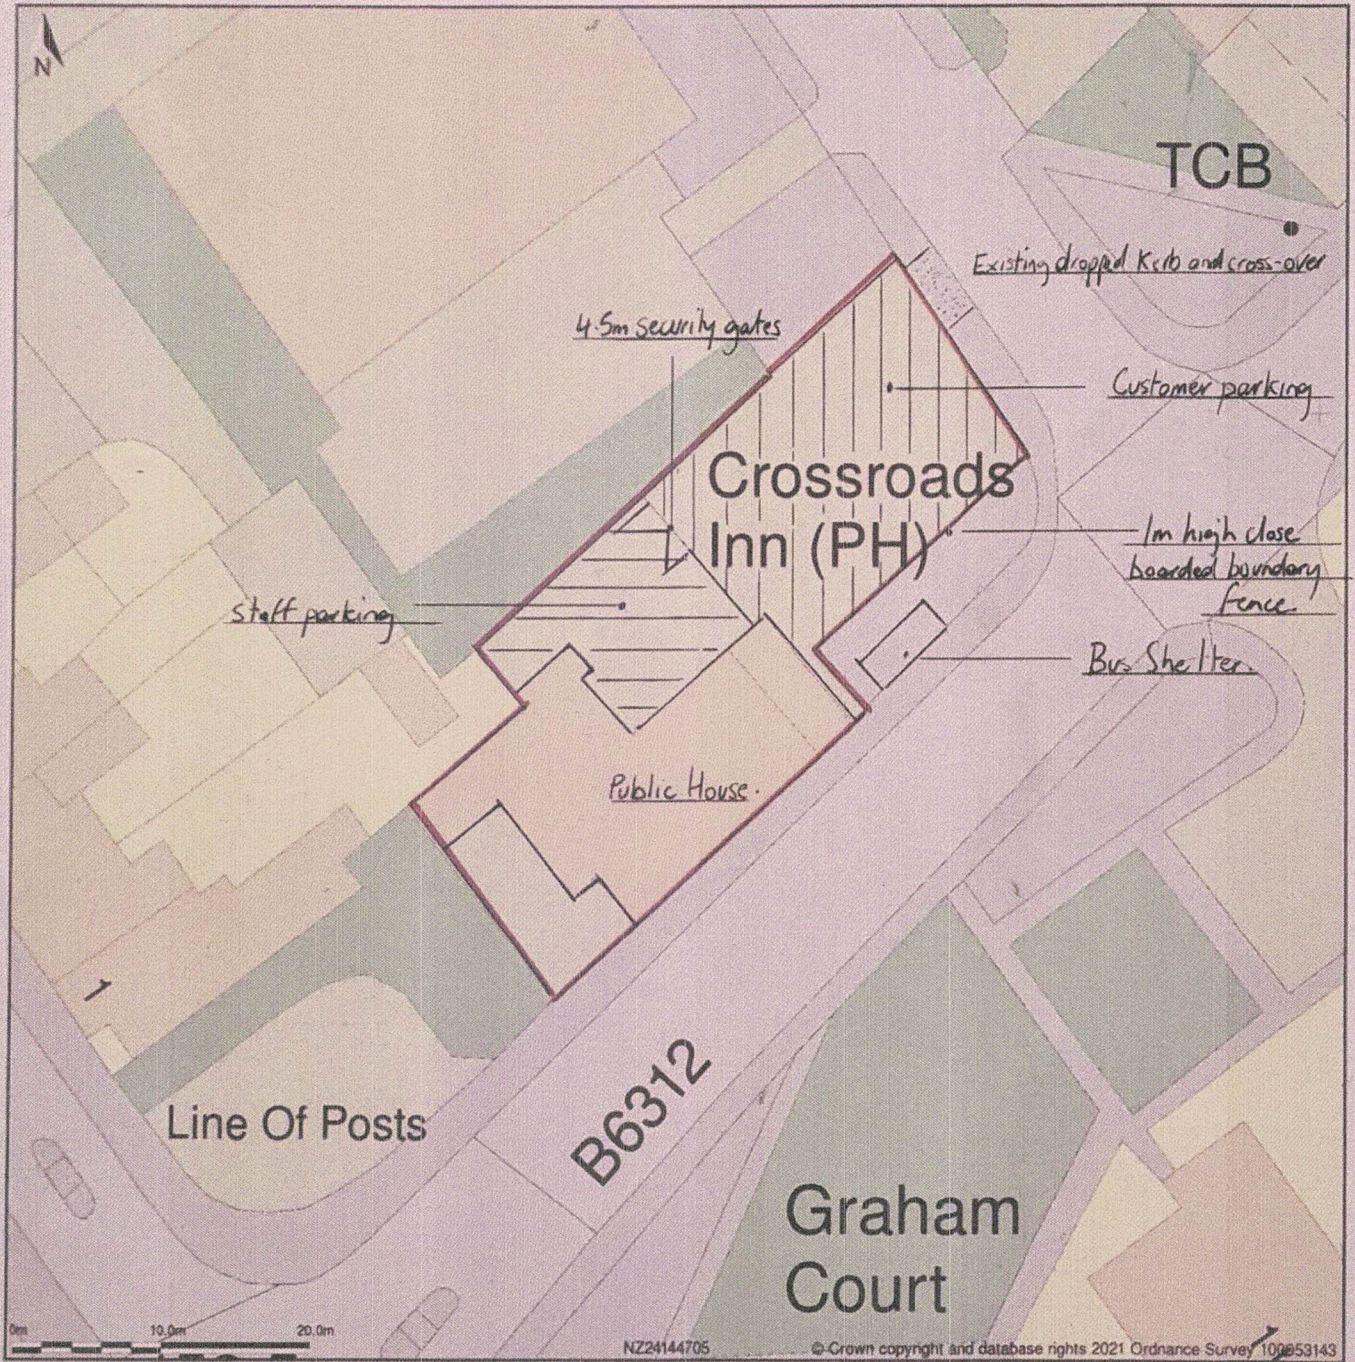

The Shoes, Plawsworth Road, Sacriston, Durham, DH7 6HJ

Block Plan shows area bounded by: 424104.43, 547010.16 424194.43, 547100.16 (at a scale of 1:500), OSGridRef: NZ24144705. The representation of a road, track or path is no evidence of a right of way. The representation of features as lines is no evidence of a property boundary.

Produced on 28th Apr 2021 from the Ordnance Survey National Geographic Database and incorporating surveyed revision available at this date. Reproduction in whole or part is prohibited without the prior permission of Ordnance Survey. © Crown copyright 2021. Supplied by www.buyaplan.co.uk a licensed Ordnance Survey partner (100053143). Unique plan reference: #00626803-9790DB