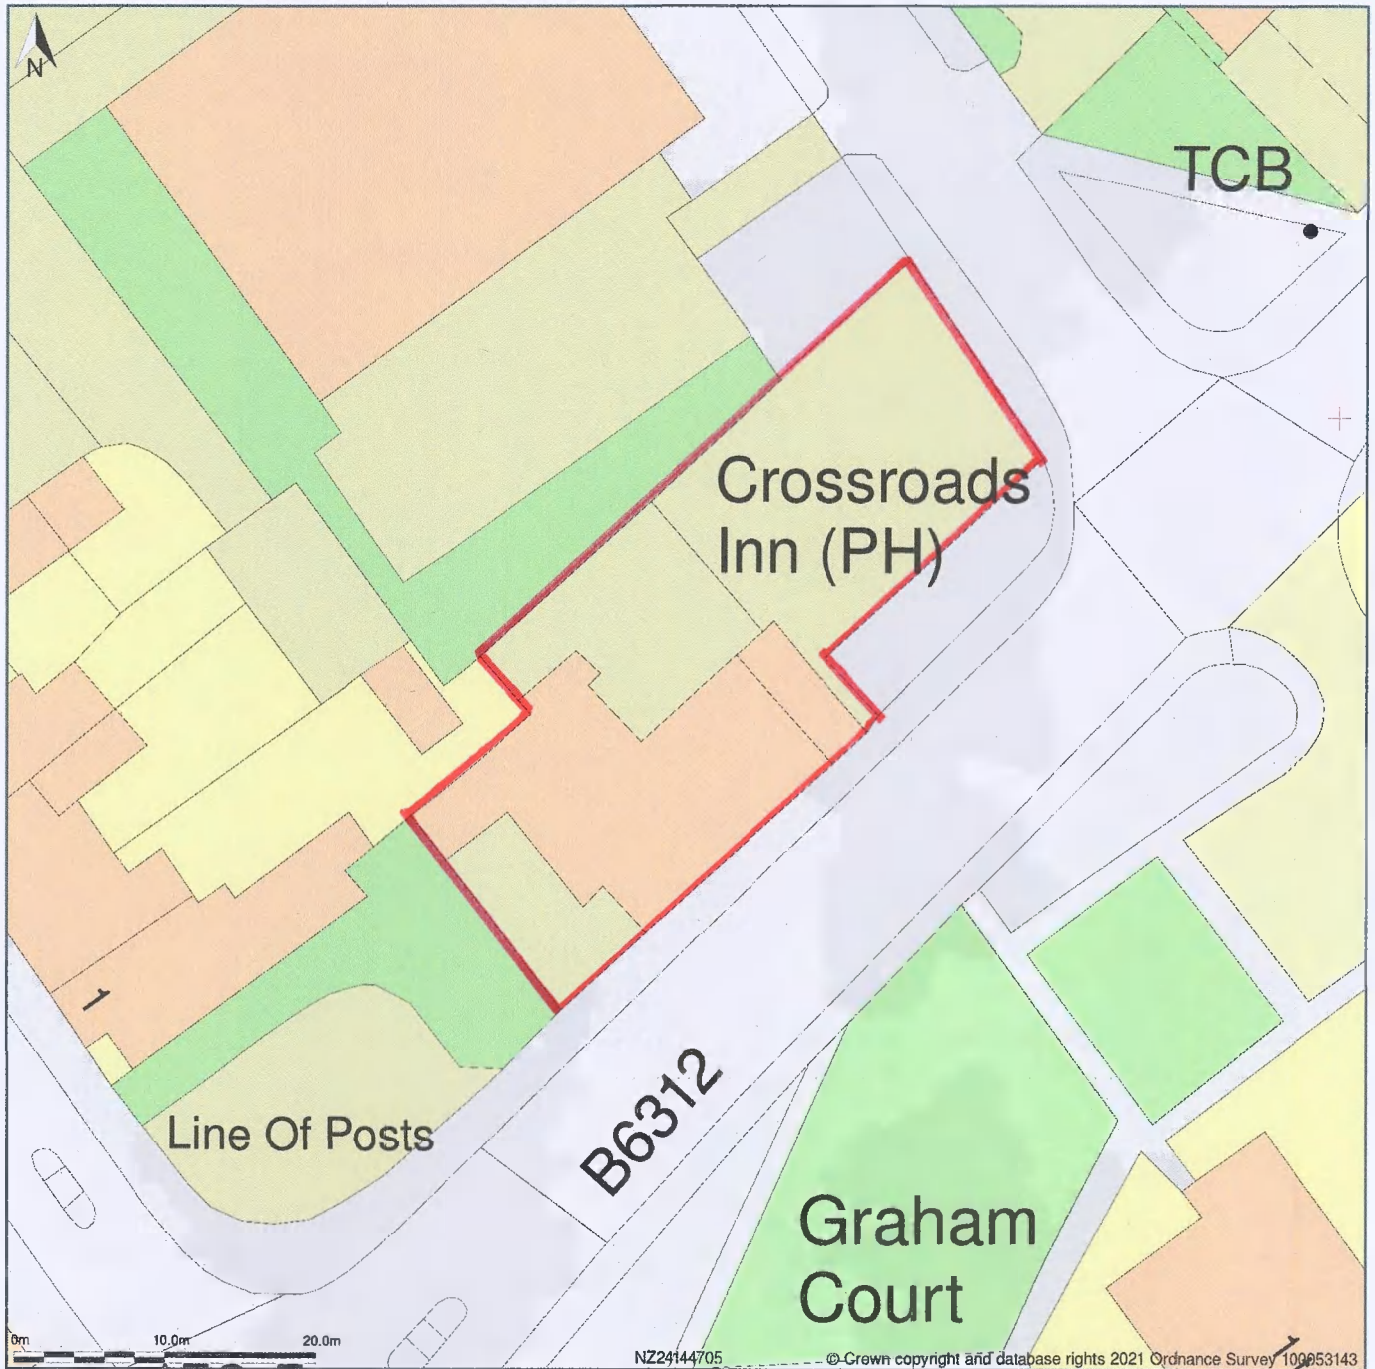

The Shoes, Plawsworth Road, Sacriston, Durham, DH7 6HJ

Block Plan shows area bounded by: 424104.43, 547010.16 424194.43, 547100.16 (at a scale of 1:500), OSGridRef: NZ24144705. The representation of a road, track or path is no evidence of a right of way. The representation of features as lines is no evidence of a property boundary.

Produced on 28th Apr 2021 from the Ordnance Survey National Geographic Database and incorporating surveyed revision available at this date. Reproduction in whole or part is prohibited without the prior permission of Ordnance Survey. © Crown copyright 2021. Supplied by [www.buyaplan.co.uk](http://www.buyaplan.co.uk) a licensed Ordnance Survey partner (100053143). Unique plan reference: #00626803-9790DB