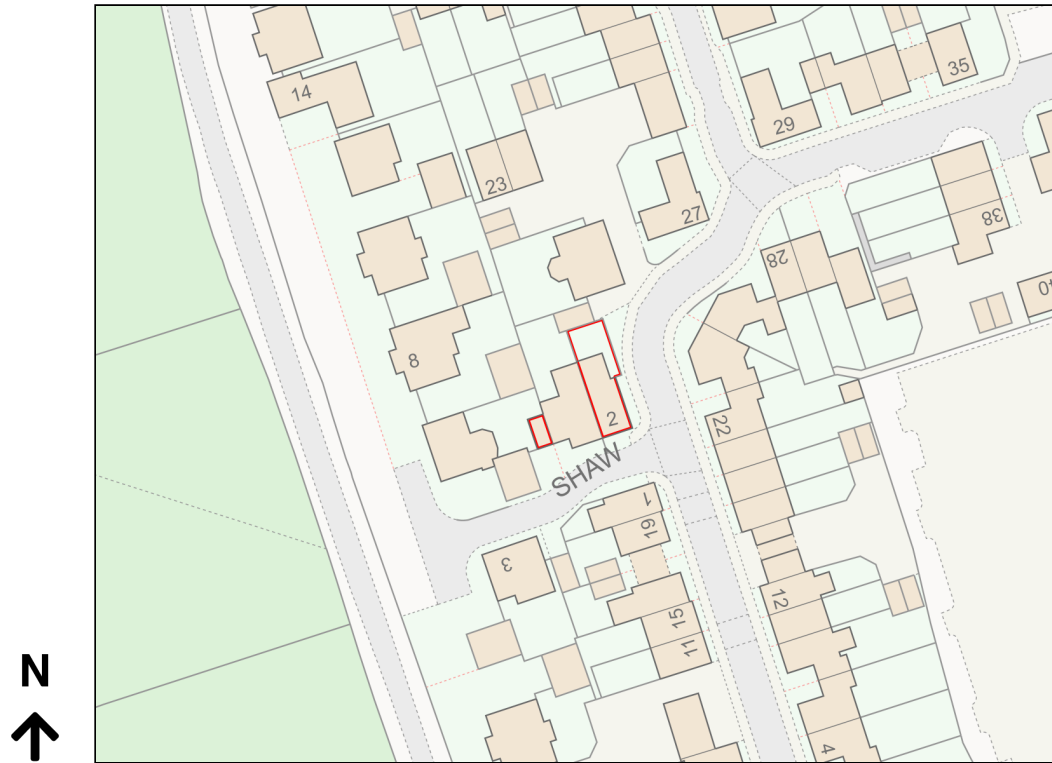

Location Plan

Site Address: 2, Daltons Shaw, Orsett, RM16 3GY

Date Produced: 06-Dec-2023

Scale: 1:1250 @A4

Planning Portal Reference: PP-12660327v1