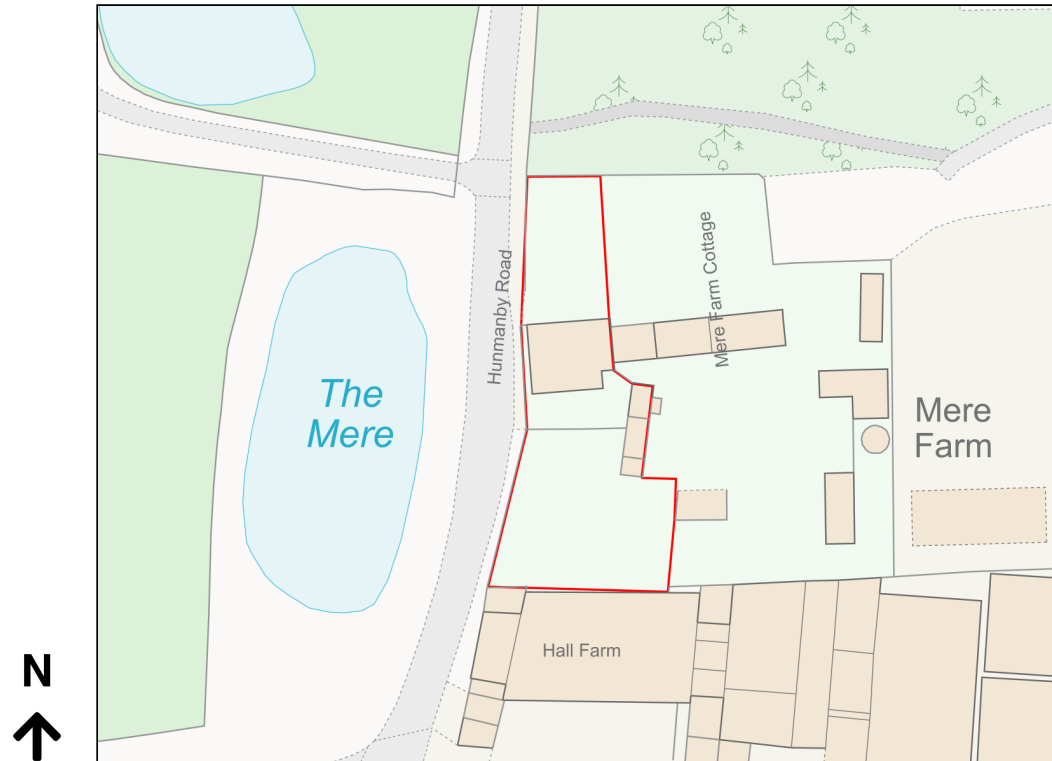

Location Plan

Site Address: Mere Farm, Hunmanby Road, Burton Fleming, YO25 3PT

Date Produced: 23-Jul-2023

Scale: 1:1250 @A4

Planning Portal Reference: PP-12334485v1