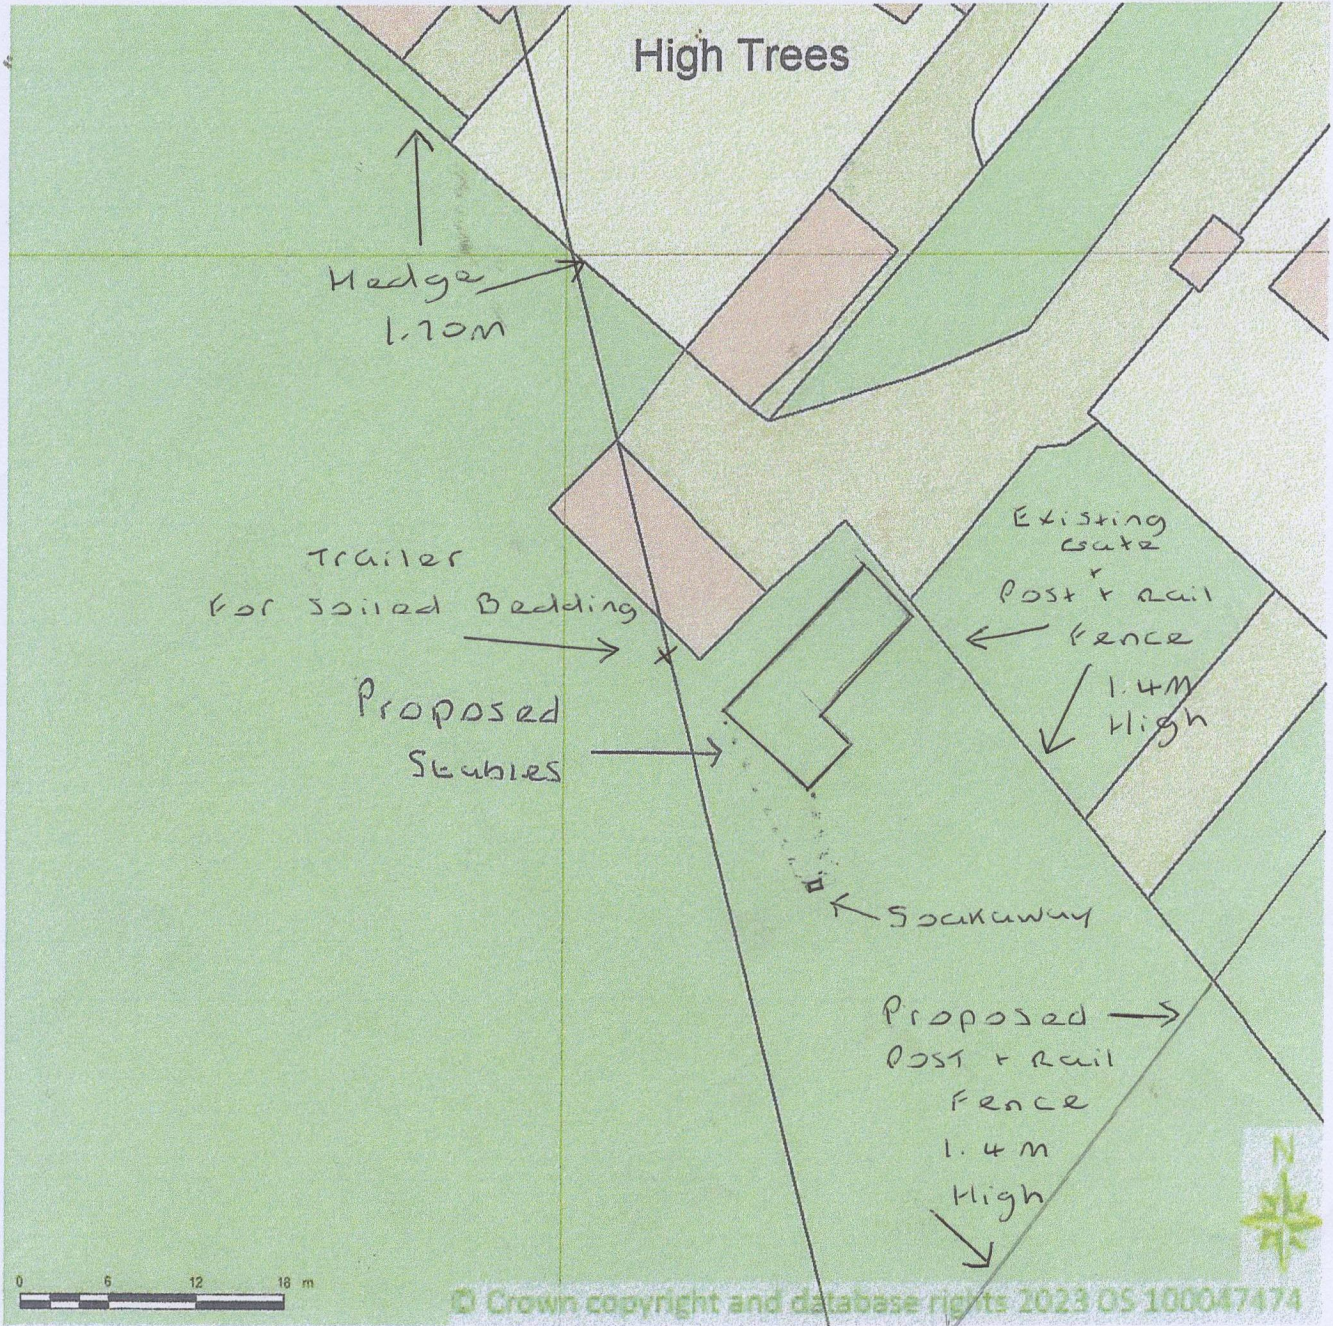

BLOCK/SITE PLAN
AREA 90m x 90m
SCALE 1:500 on A4
CENTRE COORDINATES: 503507, 455572

Supplied by Streetwise Maps Ltd
www.streetwise.net
Licence No: 100047474
10/10/2023 14:52:44

John Goodrick Equestrian
Whey Carr Farm
Sand Hutton
York
YO41 1LB

S23108014/2

Land at
Thornset
Driffield Road
Driffield
YO25 9HN