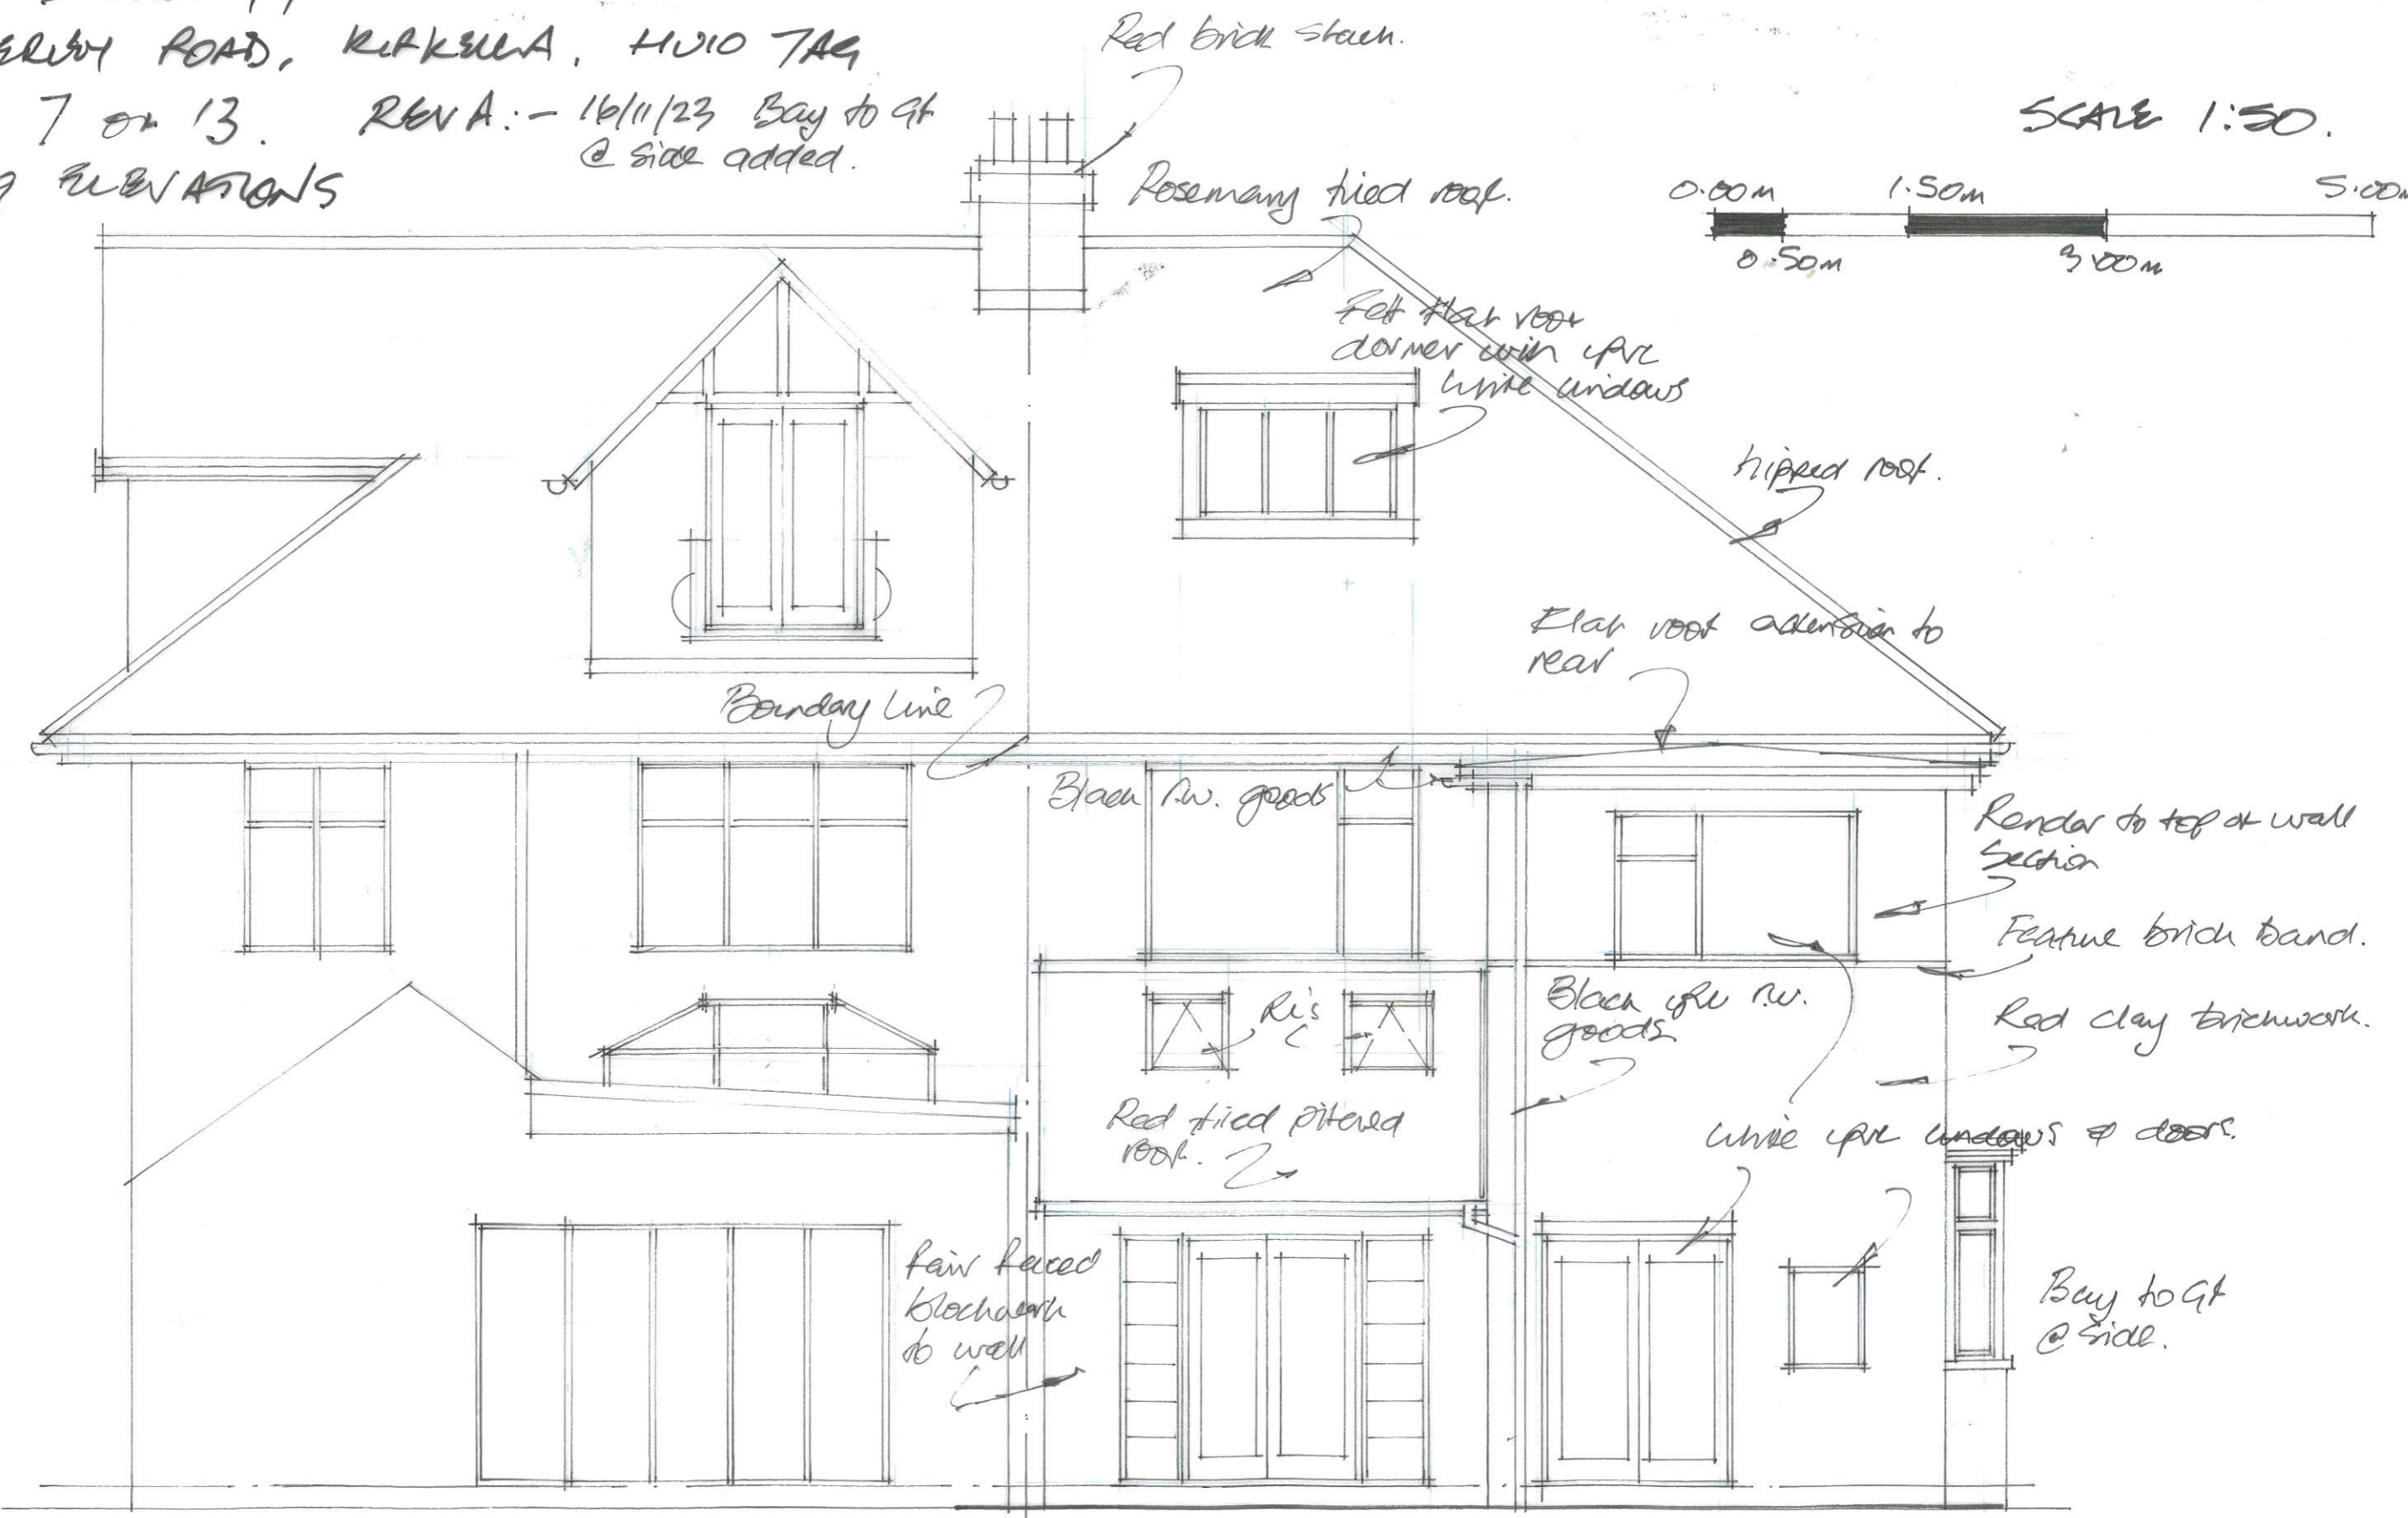

ALTERATIONS TO FORM ADDITIONAL ROOMS IN THE ROOFSPACE.

MR & MRS HENRY,
189 BOWERBY ROAD, KIRKELLA, HUIO TAG

DRAWING 7 of 13. REVA: - 16/11/23 Bay to gt @ side added.

EXISTING ELEVATIONS

SCALE 1:50.

EXISTING REAR (NORTH EAST) ELEVATION 1:50.