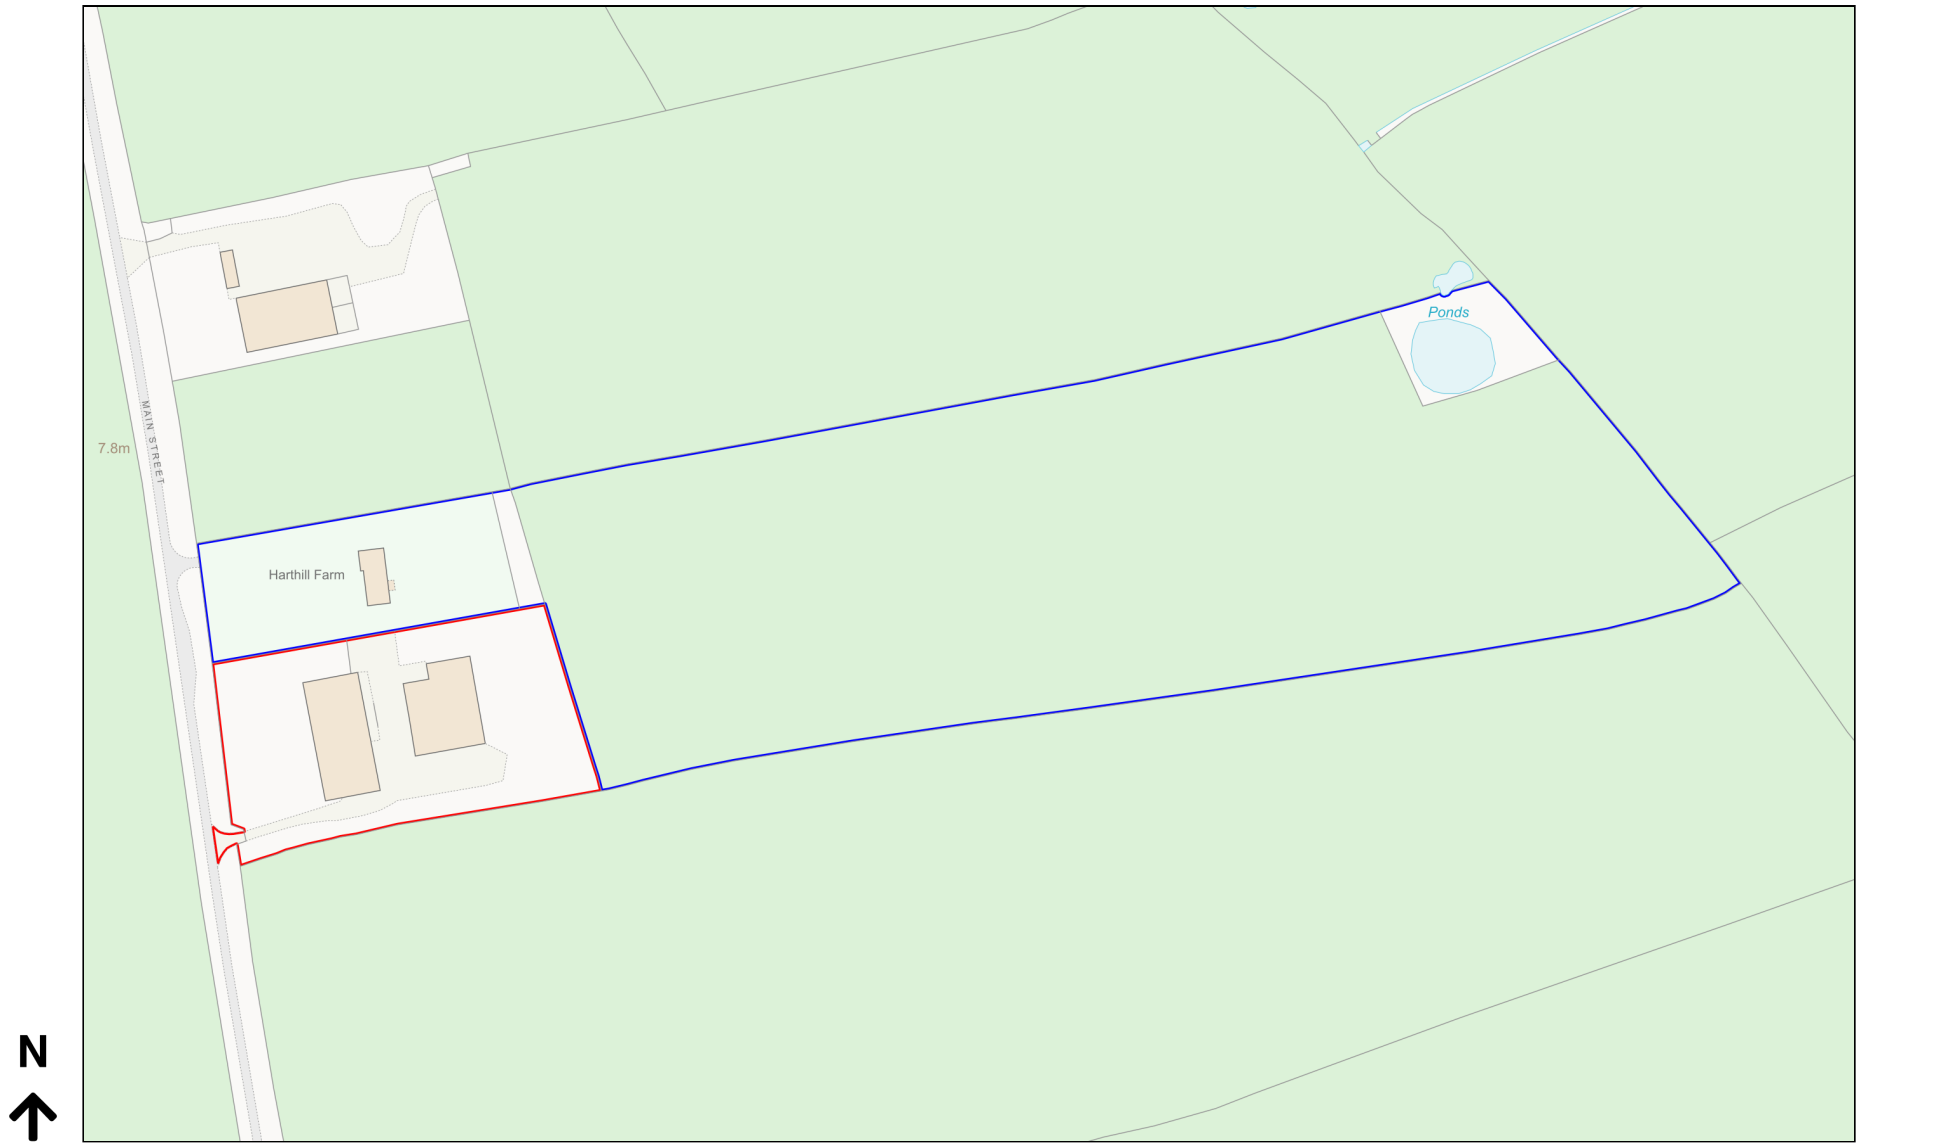

Location Plan

Site Address: Harthill Farm, Main Road, Laytham, YO42 4PR

Date Produced: 06-Dec-2023

Scale: 1:2500 @A4

Planning Portal Reference: PP-12654582v1