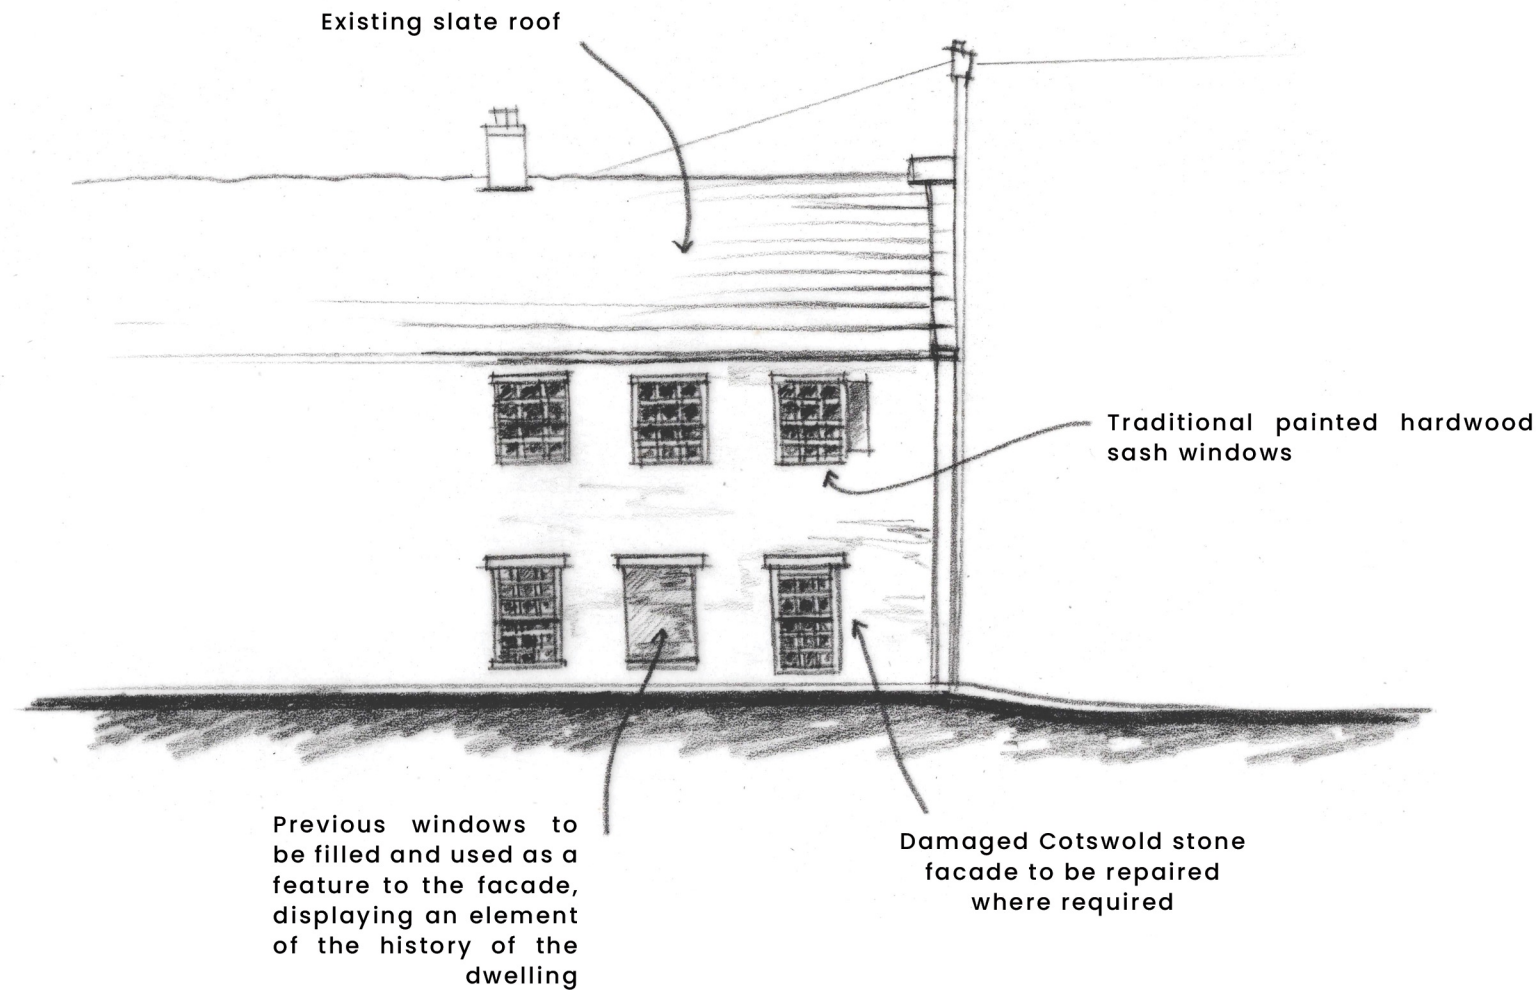

North

East

Proposed Elevations

SOTA
 STATE OF THE ART
 ARCHITECTURE

Richard & Rebecca
 Riverside Cottage
 Proposed Elevations
 Scale 1:100 @ A3 October 2023