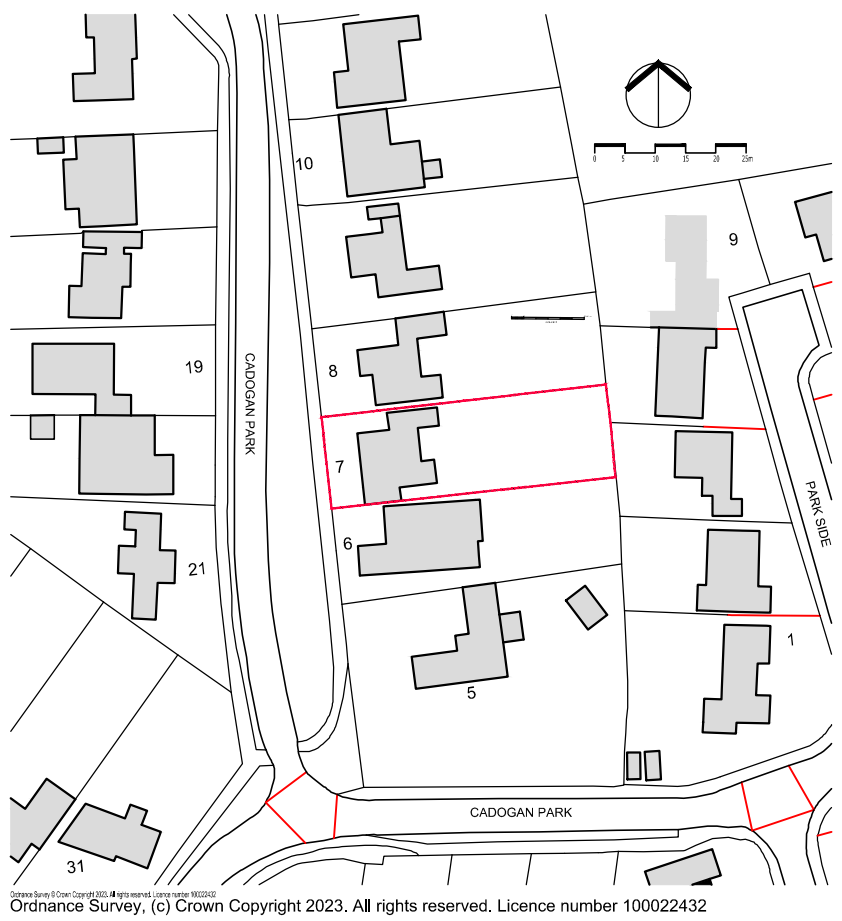

Ordnance Survey, (c) Crown Copyright 2023. All rights reserved. Licence number 100022432

LOCATION PLAN
Scale 1:1250

BLOCK PLAN
Scale 1: 500

STUDIO 29
NERUDA, VIOLET WAY, RICKMANSWORTH, HERTS. WD3 4JP

Project
7, Cadogan Park, Woodstock

Client

Drawing Title
Location Plan & Block Plan

Date 08.03.2023 Scale 1:1250 & 1:500 @ A3
Drawn by

Job No.	Drawing Number	Rev
	1.01	